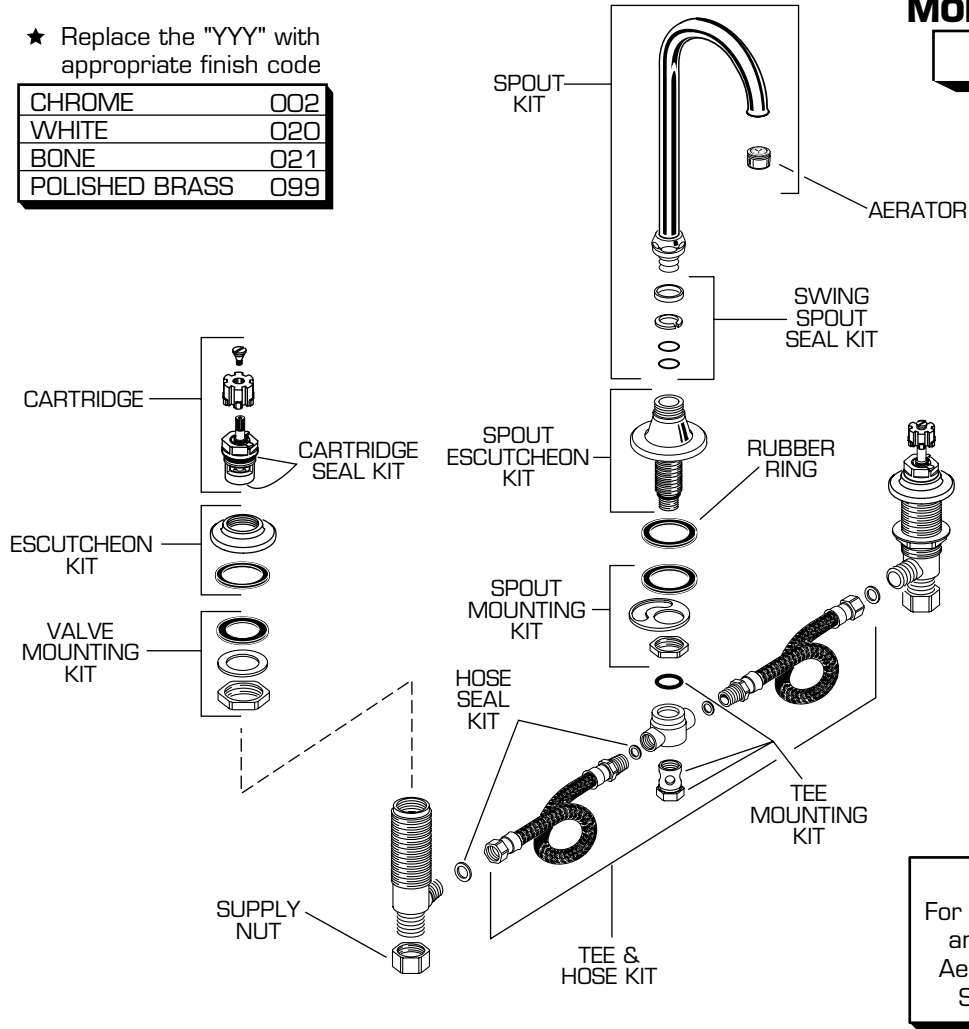

WIDE-SPREAD BAR SINK FAUCET WITH SWING SPOUT MODEL NUMBERS

7890 SERIES

★ Replace the "YYY" with appropriate finish code

CHROME	002
WHITE	020
BONE	021
POLISHED BRASS	099

REPAIR PARTS	DESCRIPTION	PART NUMBER ★	PKG QTY
Handles	See Heritage-Amarilis Handles in Section E		
Spouts	Swing Spout Kit	012088-YYYOA	1
Faucet Parts	Cartridge	028610-0070A	1
	Cartridge Seal Kit	030741-0070A	1
	Hose Seal Kit (4 Pieces)	033759-0070A	1 Set
	Valve Mounting Kit	030258-0070A	1
	Escutcheon Kit	030257-YYYOA	1
	Tee Mounting Kit	033757-0070A	1
	Tee & Hose Kit	012110-0070A	1 Set
	Supply Nut (Brass)	024220-0070A	2
	Spout Mounting Kit	030256-0070A	1
	Swing Spout Seal Kit	012087-0070A	1 Set
	Spout Escutcheon Kit	012123-YYYOA	1
	Aerator, Female	066108-YYYOA	1
	Rubber Ring	012669-0070A	1