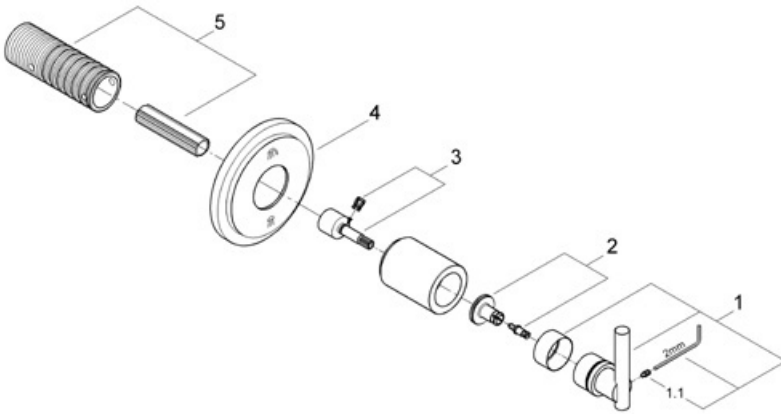

## 5-port Diverter Trim

### Parts Breakdown

Pos No.	Spare Part Description	Product No.	Pcs.
	<b>19 181</b>		
1	Atrio Lever handle	18 034	1
1.1	Set screw	11 232	1
2	Handle connection set	45 605	1
3	Inner spindle	45 611	1
4	Escutcheon	45 908	1
4	Escutcheon	45 613	1
5	Extension for 19 903	45 439	1