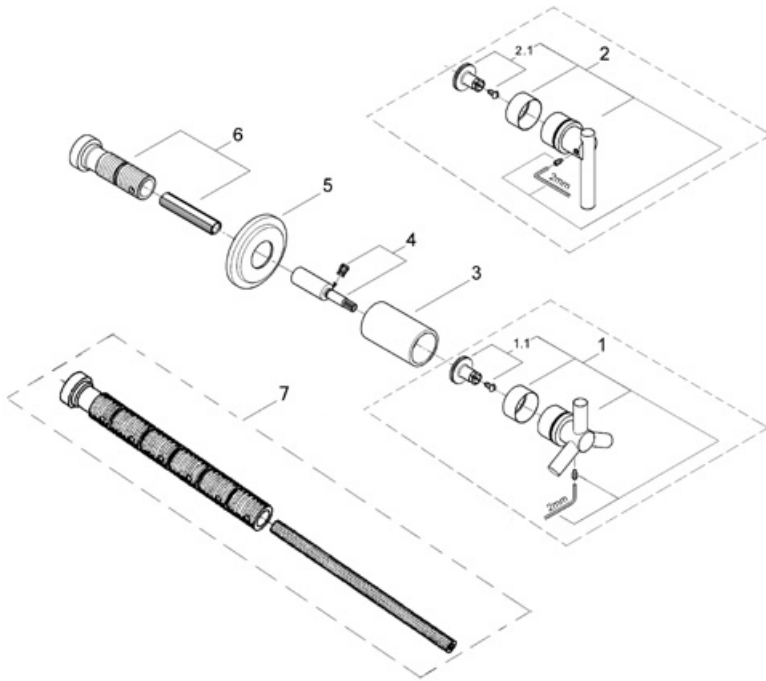

## Volume Control Trim

### Parts Breakdown

Pos No.	Spare Part Description	Product No.	Pcs.
	<b>19 182</b>		
1	Trio Spoke handle	18 033	1
1.1	Handle connection set	45 605	1
2	Atrio Lever handle	18 034	1
2.1	Handle connection set	45 605	1
3	Body sleeve	08 137	1
4	Spindle	45 607	1
5	Escutcheon	45 608	1
6	Primary spindle	45 202	1
	<b>Special Accessories</b>		
7	Extension kit for vol. controls	45 203	1