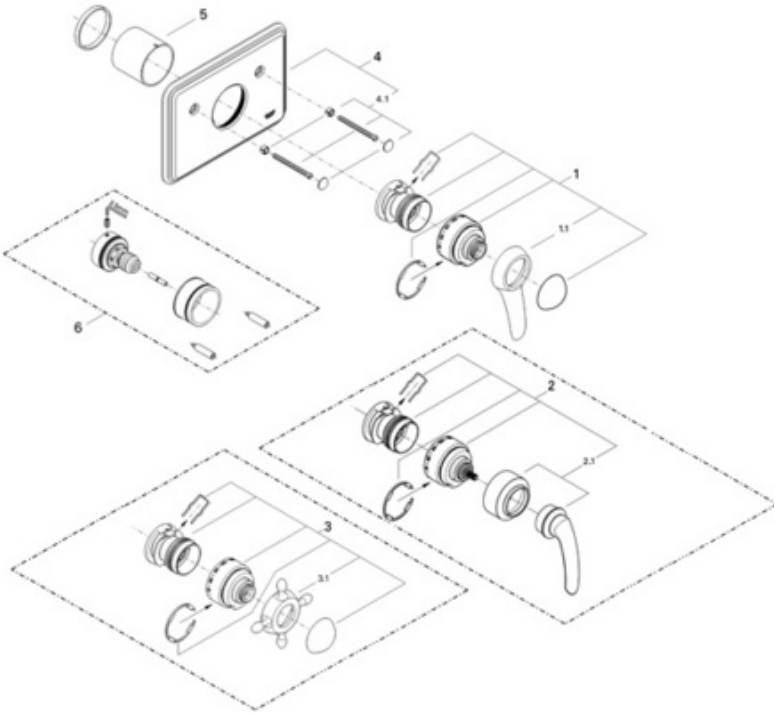

Exploded View

Parts Breakdown

Pos No.	Spare Part Description	Product No.	Pcs.
	19 263		
1	Thermostat lever handle	47 495	1
1.1	Lever handle	47 490	1
2	Thermostat Volo lever handle	47 760	1
2.1	Volo lever handle	47 761	1
3	Thermostat cross handle	47 570	1
3.1	Cross handle	09 698	1
4	Escutcheon	47 589	1
4.1	Screw set	47 481	1
5	Sleeve	09 949	1
	Special Accessories		
6	Extension kit	47 358	1