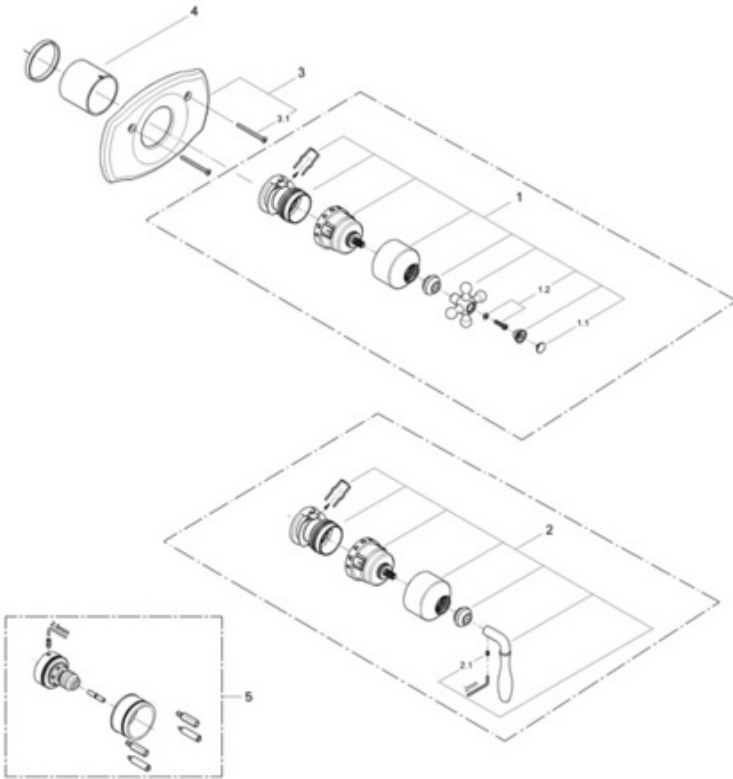

**Seabury 19 614**  
**Thermostat trim with lever handle**

**Exploded View**

**Parts Breakdown**

Pos No.	Spare Part Description	Product No.	Pcs.
	<b>19 614</b>		
1	Cross thermostat handle	47 711	1
1.1	Handle/diverter cap	45 763	1
1.2	Cross handle screw	47 705	1
2	Lever thermostat handle	47 712	1
2.1	Handle screw	47 611	1
3	Escutcheon plate	47 603	1
3.1	Escutcheon screws	47 604	1
4	Sleeve	09 949	1
	<b>Special Accessories</b>		
5	Extension kit	47 358	1