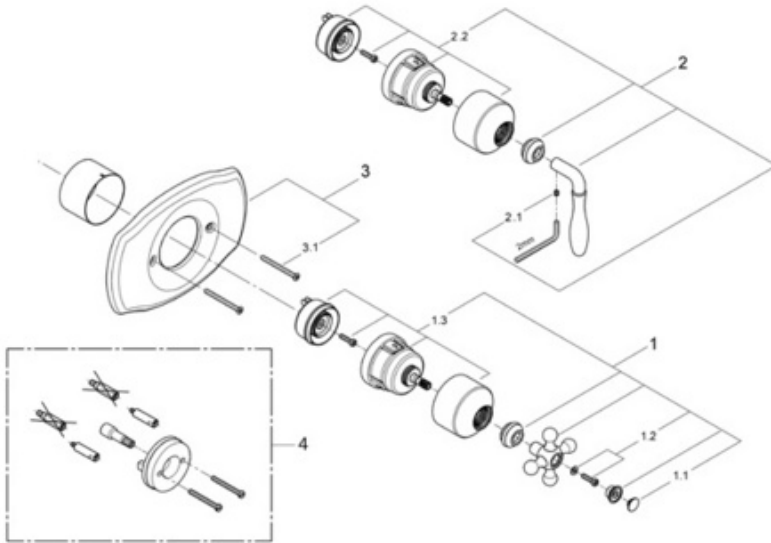

## Pressure Balance Valve trim with lever handle

### Parts Breakdown

Pos No.	Spare Part Description	Product No.	Pcs.
	<b>19 708</b>		
1	Cross handle complete	47 703	1
1.1	Handle/diverter cap	45 763	1
1.2	Cross handle screw	47 705	1
1.3	Handle assembly	47 704	1
2	Lever handle complete	47 706	1
2.1	Handle screw	47 611	1
2.2	Handle assembly	47 704	1
3	Seabury pbv escutcheon	47 608	1
3.1	G-s pbv escutcheon screw	47 609	1
4	Chrome body sleeve	47 219	1
	<b>Special Accessories</b>		
5	Grohsafe extension	47 344	1