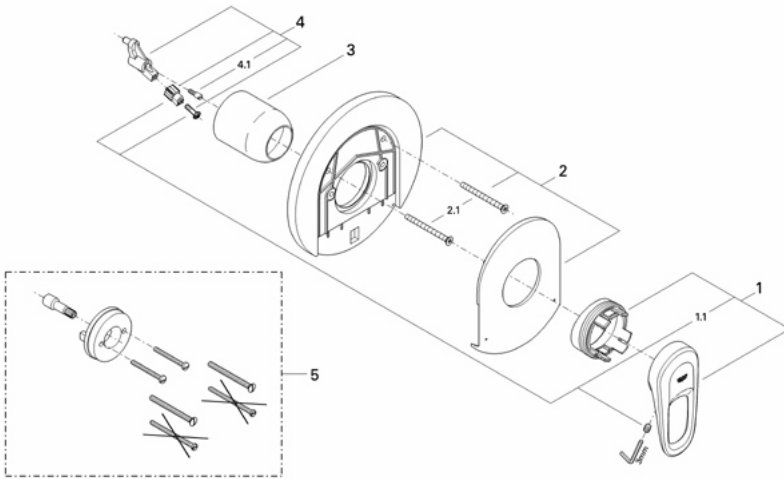

Exploded View

Parts Breakdown

Pos. No.	Spare part Description	Product No.	Pos.
	19 716		
1	Lever set	46091	1
1.1	Rings	46416	1
2	Escutcheon	46098	1
2.1	Screw (pair)	46268	1
3	Cap	46117	1
4	Lever adapter	46265	1
4.1	Screw	02653	1
	Special accessories		
5	1" Extension	47344	1