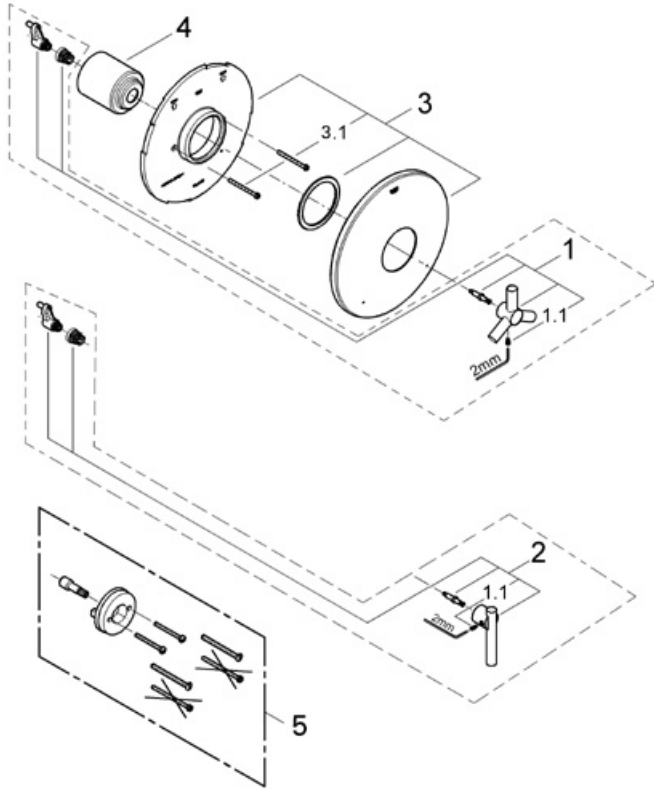

Atrio 19 723
Pressure Balance Valve Trim

Exploded View

Parts Breakdown

Pos. No.	Spare part Description	Product No.	Pcs.
	19723 / 19724		
1	Trio Spoke handle	47683	1
1.1	Handle set screw	11232	1
2	Lever handle	47685	1
3	Escutcheon	47684	1
3.1	Escutcheon screws	00329	1
4	Body sleeve	11291	1
	Special accessories		
5	Extension kit	47344	1