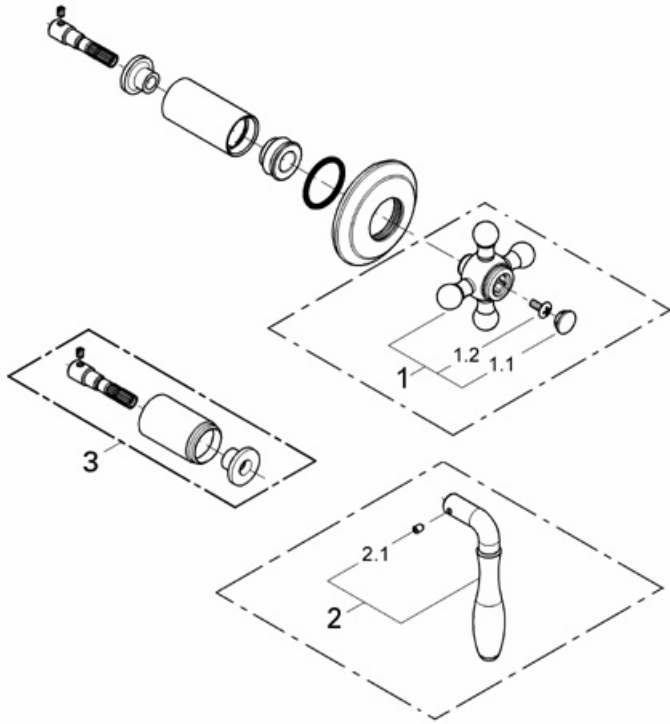

Seabury 19 828
Trim, Volume control with lever handle

Exploded View

Parts Breakdown

| Pos No. | Spare Part Description | Product No. | Pcs. |
|---------|--------------------------------|-------------|------|
| | 19 828 | | |
| 1 | Seabury vlm control cross hdl | 45 764 | 1 |
| 1.1 | G-s complete set buttons-white | 45 763 | 1 |
| 1.2 | G-s trim/pbv handle screw | 47 602 | 1 |
| 2 | Seabury vlm control lever hdl | 45 765 | 1 |
| 2.1 | Seabury lever set screw | 47 611 | 1 |
| | Special Accessories | | |
| 3 | Extension volume controls | 45 565 | 1 |