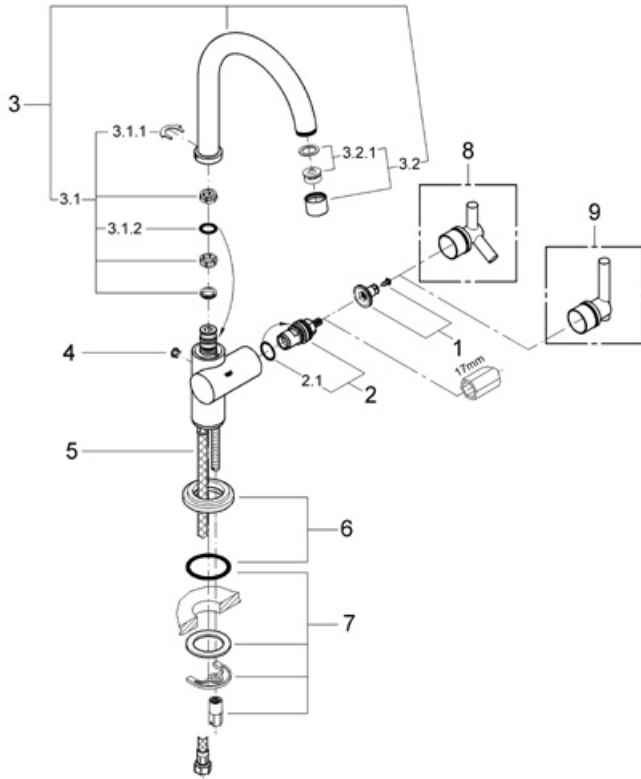

Exploded View

Parts Breakdown

Pos No.	Spare Part Description	Product No.	Pcs.
	20 074		
1	Handle connection set	45 605	1
2	Ceramic cartridge	45 882	1
2.1	O-ring	03 924	1
3	Spout	13 170	1
3.1	Spout o-ring kit	45 615	1
3.1.1	Spout clip	08 065	1
3.1.2	O-ring	01 285	1
3.2	Flow control	13 935	1
3.2.1	Filter insert	45 220	1
4	Button	08 102	1
5	Flexible connect hose	46 413	1
6	Escutcheon	45 629	1
7	Mounting kit	46 055	1
	Special Accessories		
8	Trio spoke handle	45 603	1
9	Atrio lever	45 609	1