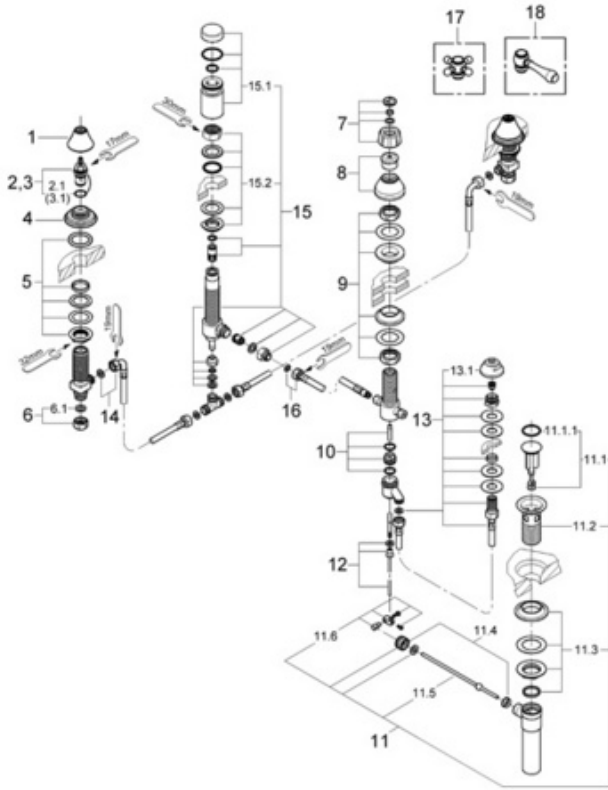

Exploded View

Parts Breakdown

Pos. No.	Spare part Description	Product No.	Pcs.
	24019		
1	Top flange	459107	1
2	Cartridge	458182	1
2.1	Cartridge o-ring	039124	1
3	Cartridge	458183	1
3.1	Cartridge o-ring	039124	1
4	Lower flange	459106	1
5	Valve mounting kit	452186	1
6	Connection nut set	129102	1
6.1	Fiber washer	013189	1
7	Diverter knob	457109	1
8	Diverter flange	456186	1
9	Diverter mounting set	456187	1
10	Connection nip	456145	1
11	Pop-Up drain	289157	1
11.1	Stopper	453124	1
11.1...1	Stopper O-ring	011147	1
11.2	Flange	011153	1
11.3	Shank nut & bushing	452186	1
11.4	Nut & bushing	452185	1
11.5	Ball rod	452184	1
11.6	Toggle lever	454185	1
12	Lift rod	456146	1
13	Vertical spray face	242110	1
13.1	Vertical spray	026164	1
13	Swivel vertical P-U rod	456146	1
14	Connection hose	457104	1
14.1	Spray face plate	026164	1
15	Vacuum breaker	458152	1
15.1	Vacuum tube cover	458153	1
15.2	Vacuum mounting kit	458155	1
16	Diverter connection hose	289135	1
	Special accessories		
17	Geneva cross handle	457176	1
18	Geneva lever handle	457190	1