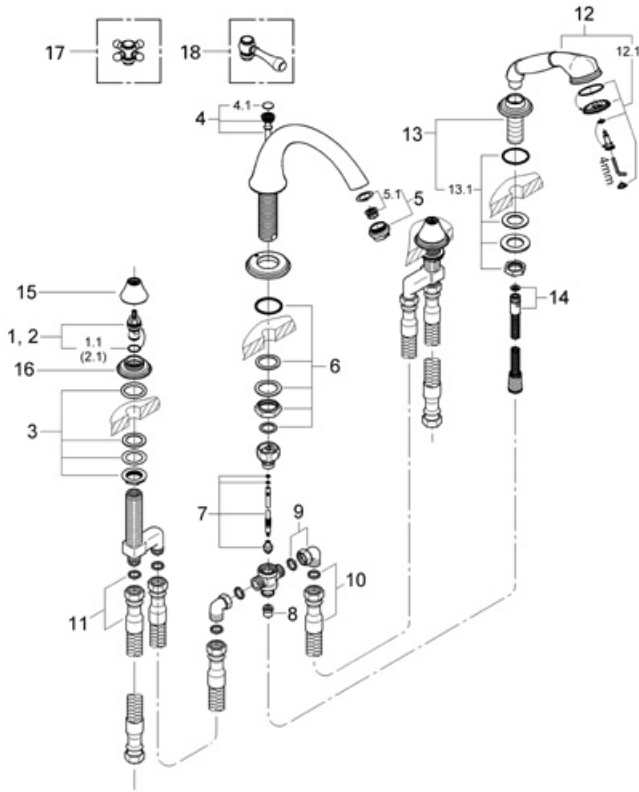

### Exploded View

### Parts Breakdown

Pos No.	Spare Part Description	Product No.	Pcs.
<b>25 506</b>			
1	90 degree carbodur cartridge	45 882	1
1.1	O-ring	03 924	1
2	90 degree carbodur cartridge	45 883	1
2.1	O-ring	03 924	1
3	Valve mounting kit	45 286	1
4	Geneva r/t diverter rod/cap	45 817	1
4.1	Handle/diverter cap	45 763	1
5	Flow control	13 934	1
5.1	Aerator	45 047	1
6	Spout mounting set	45 715	1
7	Diverter cartridge	45 470	1
8	Check valve	08 565	1
9	Elbow	12 418	1
10	Connection hose 23 5/8"	45 721	1
11	Flexible connection hose	45 720	1
12	Geneva r/t hand shower	28 307	1
12.1	Rose kit	45 819	1
13	Hand shower holder	45 773	1
13.1	Hand shower holder mounting kit	07 660	1
14	79" shower hose	28 158	1
15	Upper flange	45 907	1
16	Lower flange	45 906	1
<b>Special Accessories</b>			
17	Geneva cross handle each	45 776	1
18	Geneva lever handle each	45 790	1