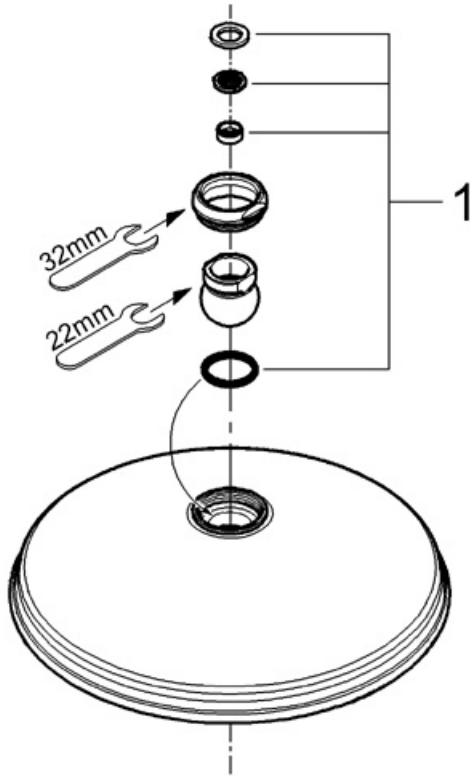

Exploded View

Parts Breakdown

Pos No.	Spare Part Description	Product No.	Pcs.
	28 375		
1	Swivel ball joint	45 933	1