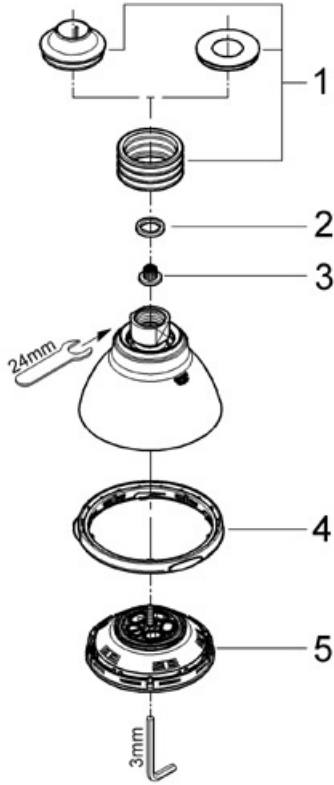

**Exploded View**

**Parts Breakdown**

Pos No.	Spare Part Description	Product No.	Pcs.
	<b>28 445</b>		
1	Bellows	45 199	1
2	Fiber washer for relexa hose	01 389	1
3	Filter screen	06 768	1
4	Ring	45 932	1
5	Rose kit	45 927	1