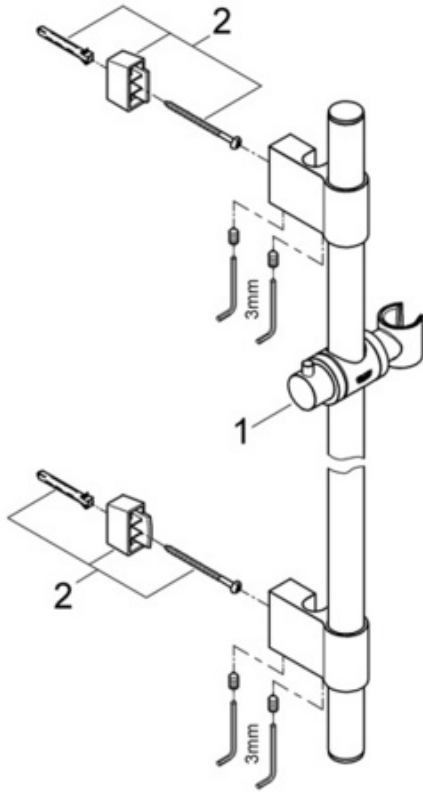

**Exploded View**

**Parts Breakdown**

Pos No.	Spare Part Description	Product No.	Pcs.
	<b>28 797</b>		
1	Handshower holder	06 765	1
2	Bracket mounting screw	45 403	1