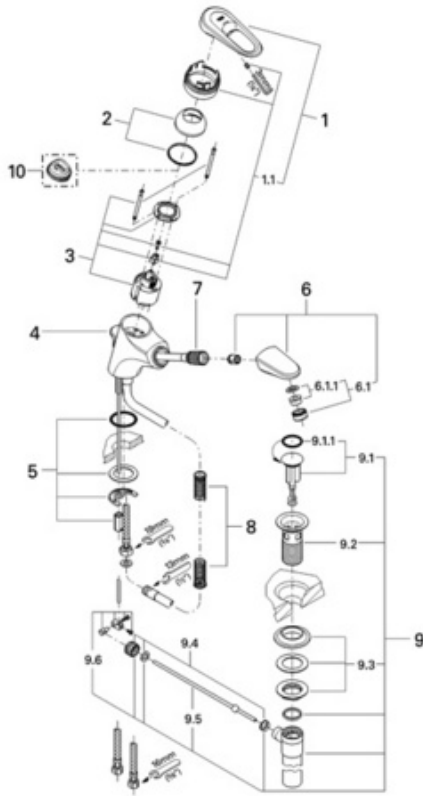

## Single handle centerset

### Exploded View

### Parts Breakdown

Pos No.	Spare Part Description	Product No.	Pcs.
	<b>33 170</b>		
1	Handle assembly Europlus II	46 415	1
2	Cap for 33170/171	46 417	1
3	Ceramic cartridge	46 048	1
4	Chr/matte lift rod europlus ii lav	46 418	1
5	Mounting kit	46 055	1
6	Flow regulator	13 955	1
6.1	Flow control insert	45 220	1
7	Pop-up drain	28 957	1
7.1	Stopper	45 324	1
7.1.1	Stopper o-ring	01 147	1
7.2	Flange	01 153	1
7.3	Shank nut & bushing	45 266	1
7.4	Nut & bushings	45 265	1
7.5	Ball rod	45 264	1
7.6	Toggle lever	45 485	1
	<b>Special Accessories</b>		
8	Temperature limit stop	46 308	1