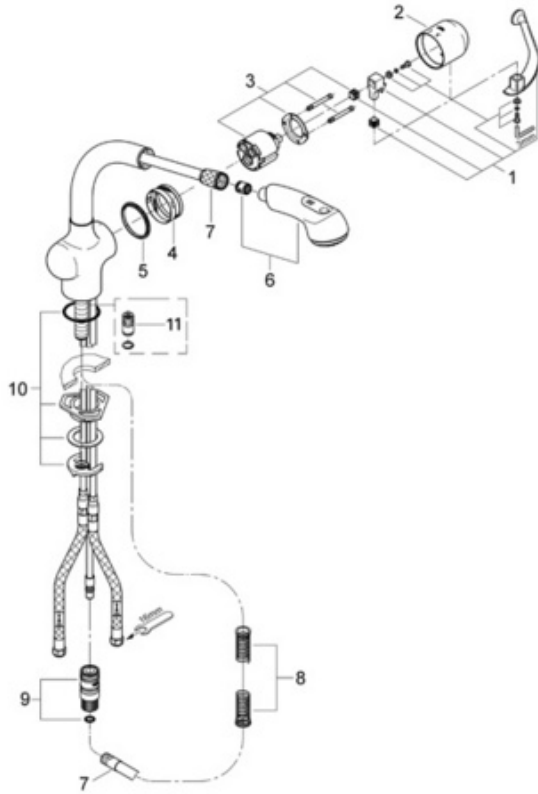

Ladylux Plus 33 759
Stainless Steel pull-out spray

Exploded View

Parts Breakdown

Pos No.	Spare Part Description	Product No.	Pcs.
	33 759		
1	Lever handle	46 309	1
2	Cap	46 311	1
3	Ceramic cartridge	46 048	1
4	Guide ring	05 380	1
5	Slip ring	04 954	1
6	Hand held spray	46 298	1
7	Spray hose	46 092	1
8	Pressure spring	07 240	1
9	Quick coupling	46 315	1
10	Mounting kit	46 345	1
11	Vacuum breaker	46 137	1
	(for models prior to 2006)		
	Special Accessories		
	10" Euro escutcheon	07 552	1