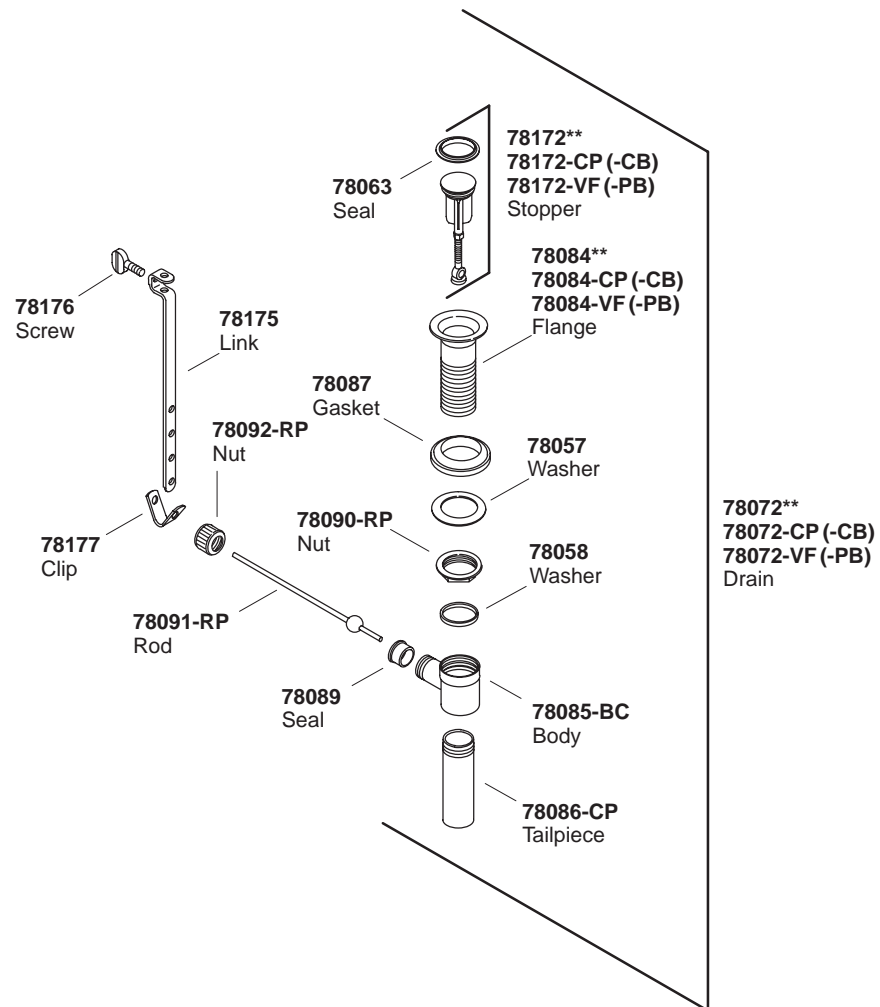

# KOHLER® SERVICE PARTS

## FAIRFAX™ WIDESPREAD LAVATORY FAUCET

K#
K-12265-4-**-DB
K-P12265-4-**-DB

\*\*Finish/color code must be specified when ordering.

\*\*Finish/color code must be specified when ordering.