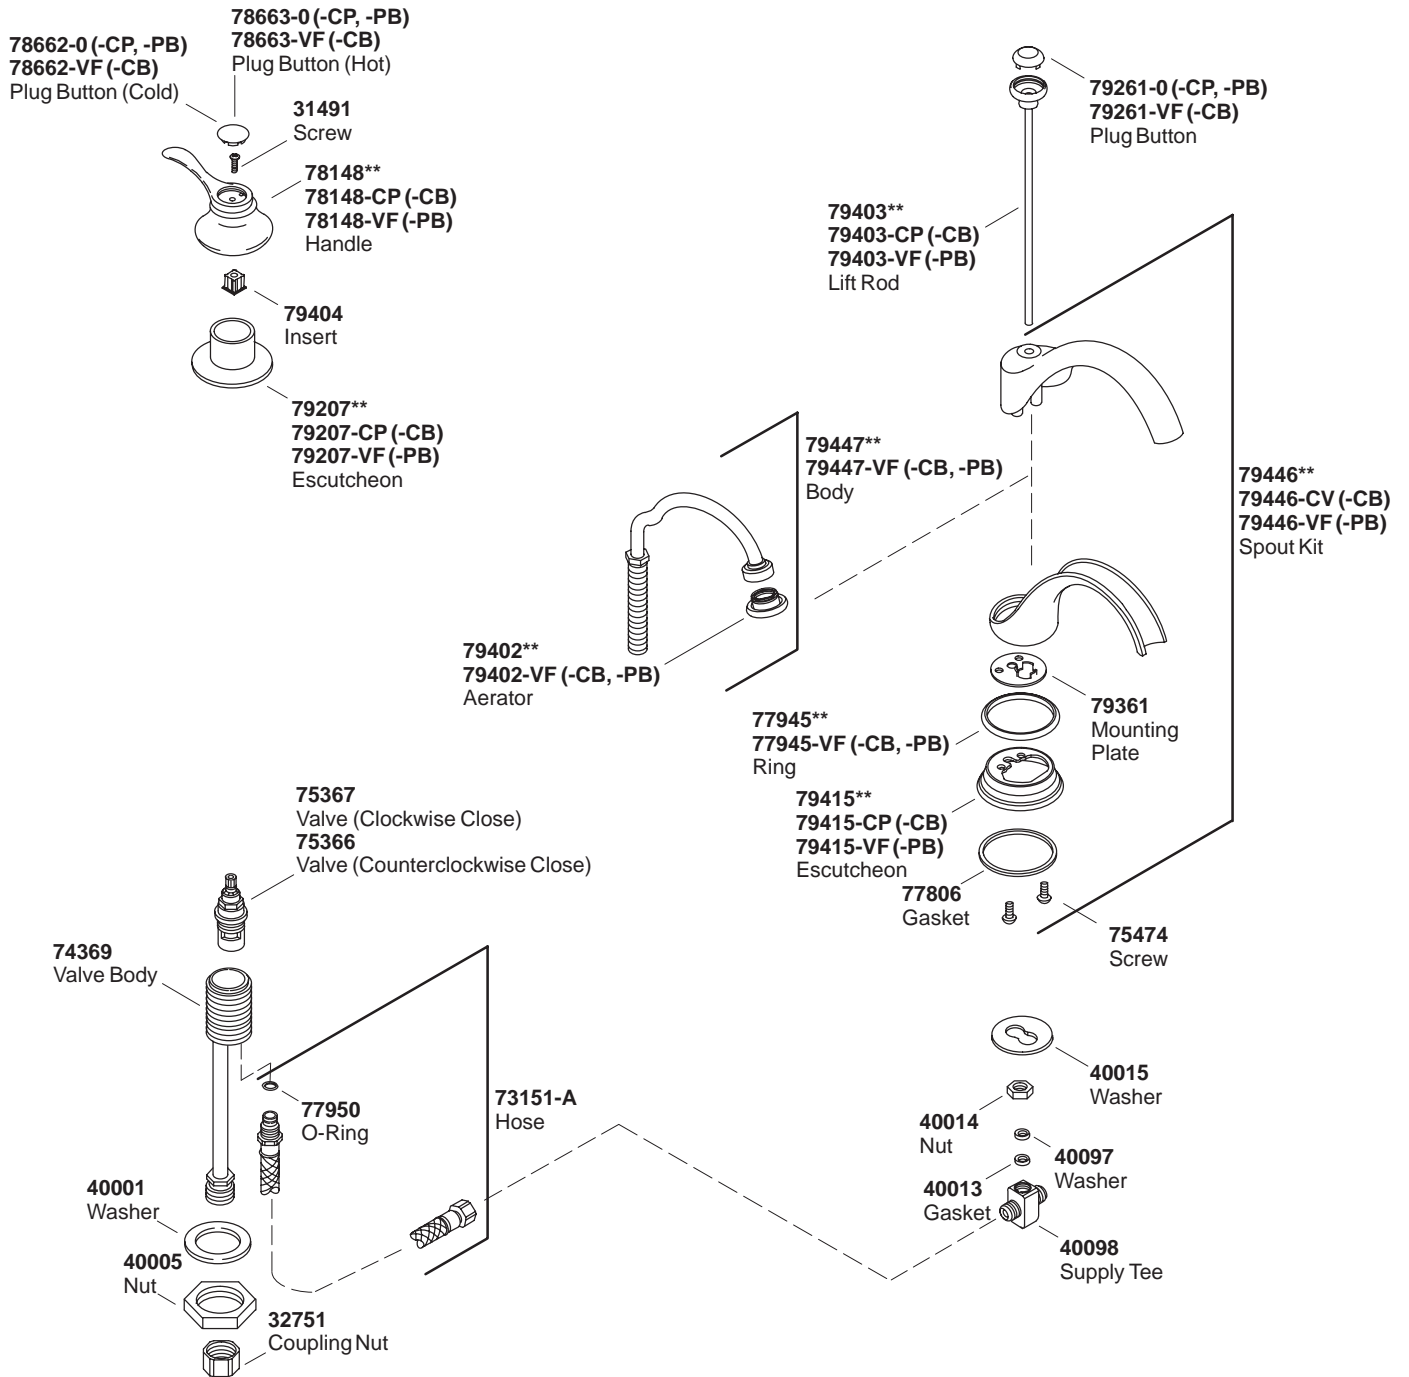

# KOHLER® SERVICE PARTS

## FAIRFAX™ WIDESPREAD LAVATORY FAUCET

K#
K-12265-4-**-DB
K-P12265-4-**-DB

\*\*Finish/color code must be specified when ordering.

\*\*Finish/color code must be specified when ordering.