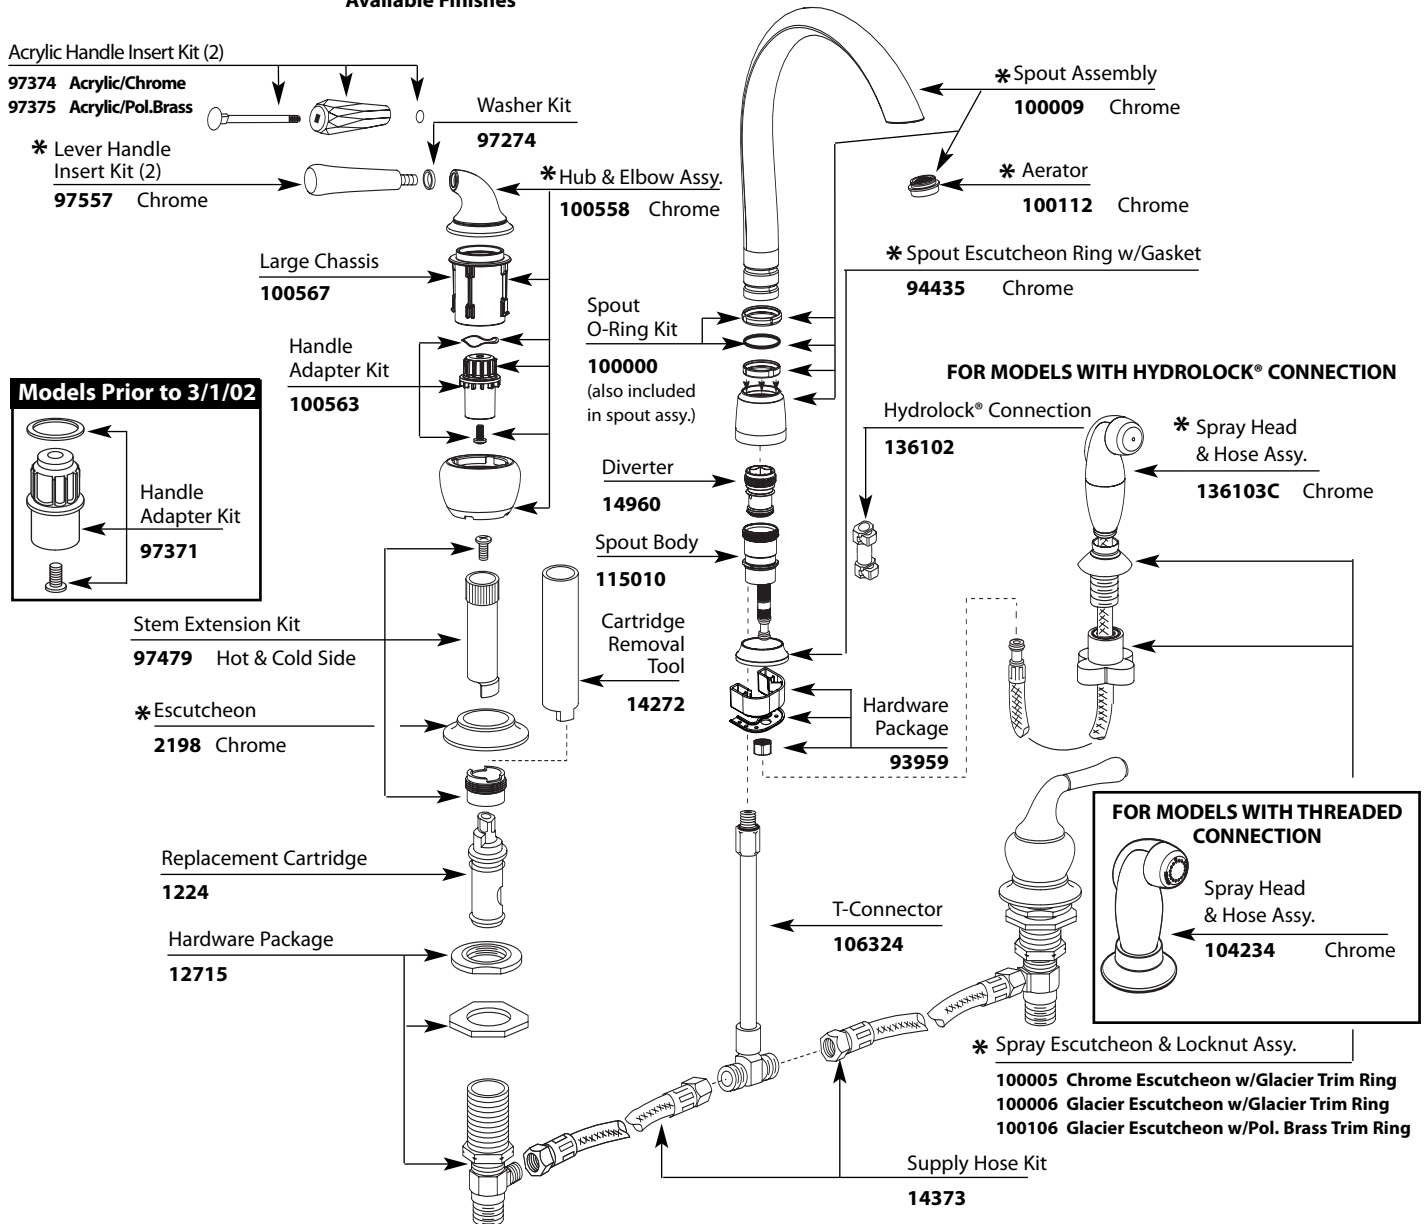

n Order by Part Number * See Chart on Next Page for Other Available Finishes

Buy it for looks. Buy it for life.®

Illustrated Parts

Available Finishes

* Part Finishes Chart

<p>Escutcheon</p> 	2198 2198P 2198W 2198PM 2198BP	Chrome Polished Brass Glacier Platinum Black Opal	2198ST 2198SL 2198CPR 2198CG 2198V	Satine Stainless Copper Classic Gold Ivory
<p>Lever Handle Insert Kit (2)</p> 	97557 97557CG 97557CPR 97557W 97558 97557PM 97559 97559CPR 97559PM	Chrome Classic Gold Copper Glacier Polished Brass Platinum Porc./Chrome Porc./Copper Porc./Platinum	97560 97557BP 97559BP 97559CG 97557ST 97557SL 97557V 97559ST	Porc./Pol. Brass Black Opal Porc./Black Opal Porc./Classic Gold Satine Stainless Ivory Porcelain/Satine
<p>Hub & Elbow Assy.</p> 	100558 100558CPR 100558CG 100558P 100558W 100558PM 100558SL 100558BP 100558ST	Chrome Copper Classic Gold Polished Brass Glacier Platinum Stainless Black Opal Satine		
<p>Spray Head & Hose Assembly Threaded Connection</p> 	104234 104234CP 104234P 101474CG 101474CPR 101474SL	Chrome Chrome/Pol. Brass Polished Brass Classic Gold Copper Stainless	101474W 101474 101474V	Glacier Black Ivory
<p>Spray Head & Hose Assembly Hydrolock Connection</p> 	136103C 136103CP 136103P 136103CG 136103CPR 136103SL	Chrome Chrome/Pol. Brass Polished Brass Classic Gold Copper Stainless	136103W 136103 136103V	Glacier Black Ivory
<p>Aerator</p> 	100112 100112P 100112W 97476PM 97476BP	Chrome Pol. Brass Glacier Platinum Black Opal	97476ST 97476SL 97476CG 97476CPR	Satine Stainless Classic Gold Copper
<p>Spout Assembly</p> 	100009 100009P 100009W 100009PM 100009BP 100009ST 100009SL 100009CG 100009CPR 100009V	Chrome Polished Brass Glacier Platinum Black Opal Satine Stainless Classic Gold Copper Ivory		
<p>Spout Escutcheon Kit</p> 	94435 94435P 94435W 94435PM 94435BP	Chrome Polished Brass Glacier Platinum Black Opal	94435ST 94435SL 94435CG 94435CPR 94435V	Satine Stainless Classic Gold Copper Ivory
<p>Spray Escutcheon & Locknut Kit</p> 	104235 104235CP 104235P 100006 100005PM 100005BP	Chrome Chrome/Pol. Brass Polished Brass Glacier Platinum Black Opal	100005ST 100005SL 100005CG 100005CPR 100005V	Satine Stainless Classic Gold Copper Ivory