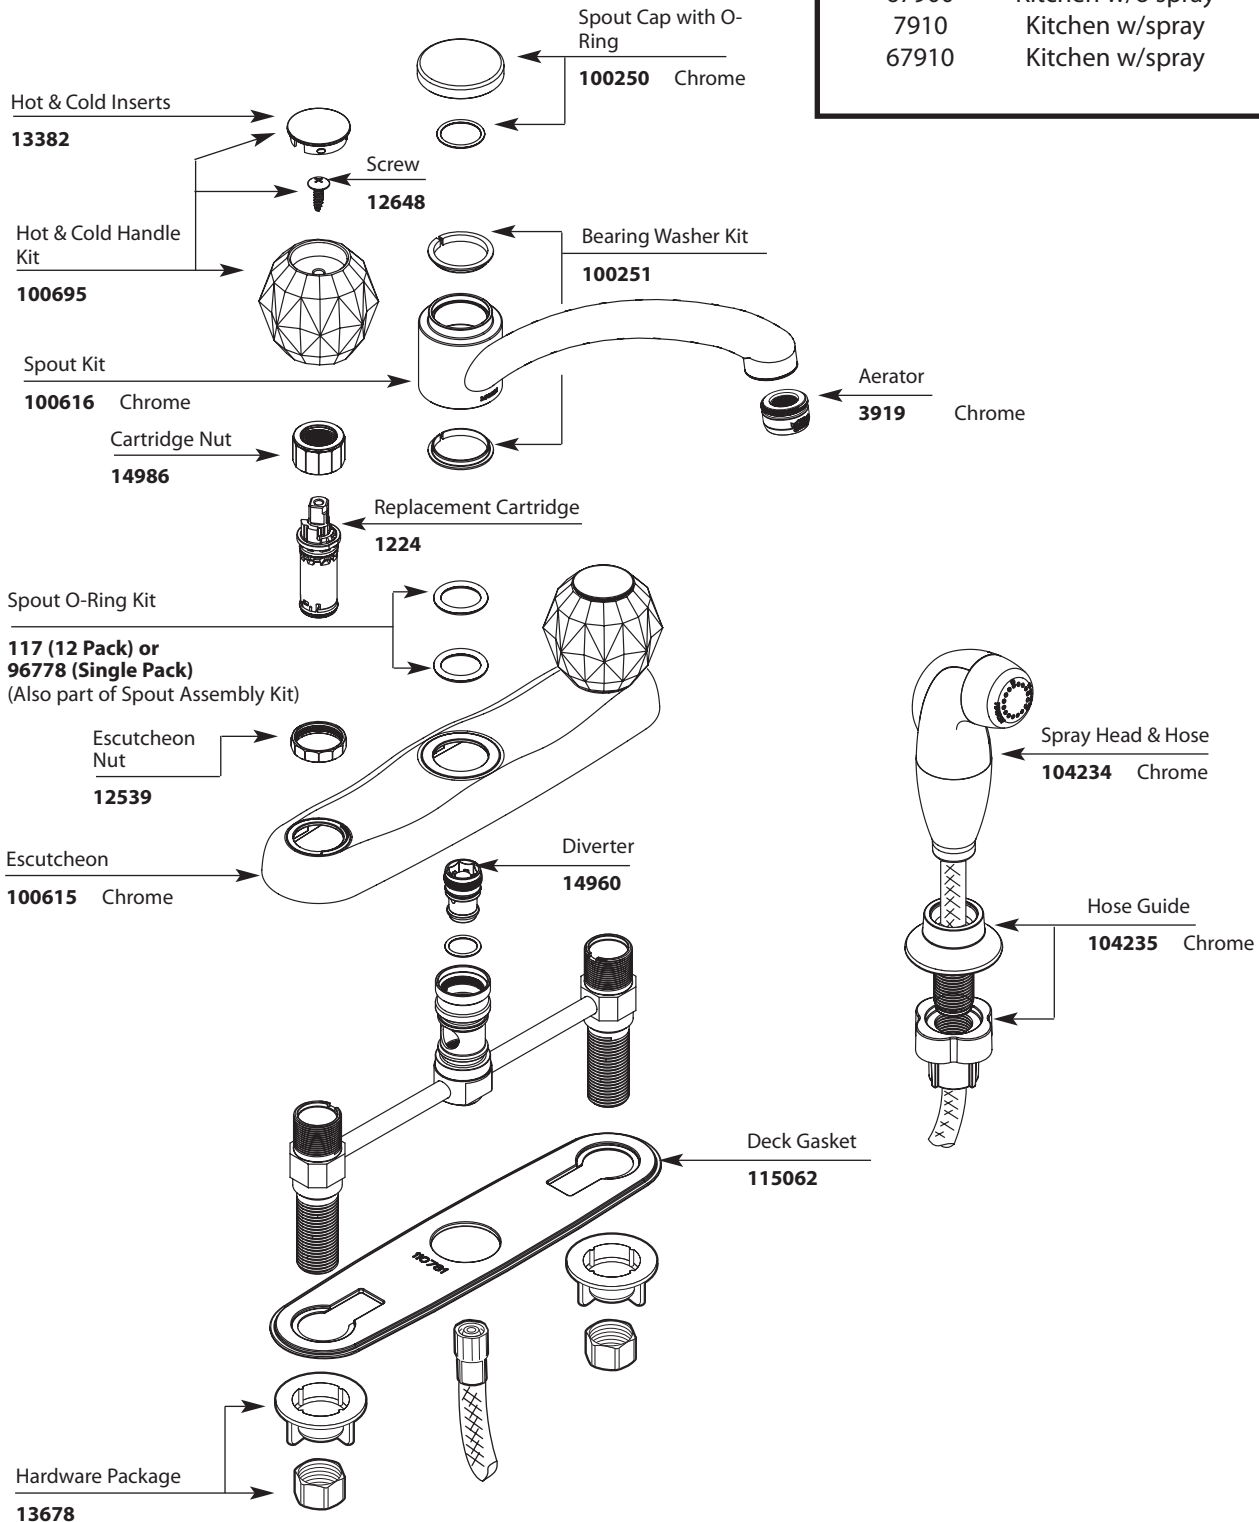

Buy it for looks. Buy it for life.®

■ Order by Part Number

*There is more than 1 version of this model.  
Page down to identify the version you have.*

# Illustrated Parts

CHATEAU®		
Two-Handle Lever Style Faucet		
MODEL	TYPE	FINISH
7900	Kitchen w/o spray	Chrome
67900	Kitchen w/o spray	Chrome
7910	Kitchen w/spray	Chrome
67910	Kitchen w/spray	Chrome

TO ORDER PARTS CALL: 1-800-BUY-MOEN  
www.moen.com

Buy it for looks. Buy it for life.®

■ Order by Part Number

# Illustrated Parts

CHATEAU®		
Two-Handle Lever Style Faucet		
MODEL	HANDLE	FINISH
7900	Acrylic Knob	Chrome
67900	Acrylic Knob	Chrome