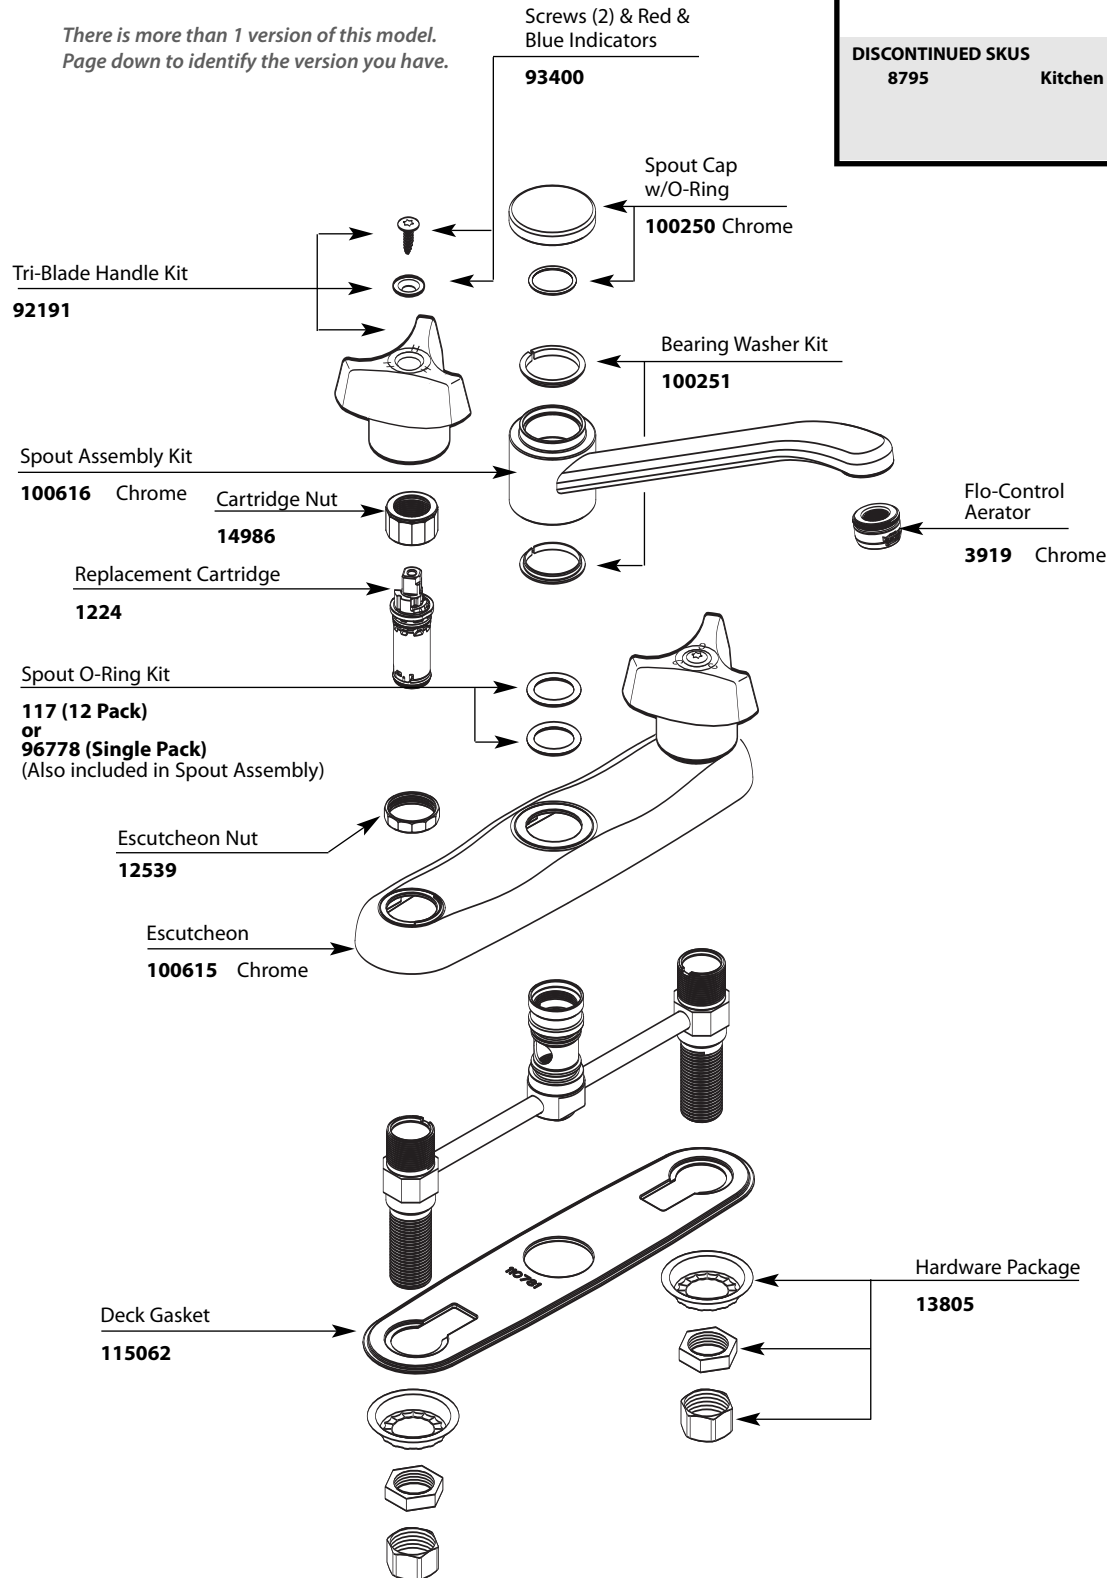

■ Order by Part Number

*There is more than 1 version of this model.  
Page down to identify the version you have.*

### Two-Handle Kitchen Faucet

<u>MODEL</u>	<u>TYPE</u>	<u>FINISH</u>
8793	Kitchen w/o spray	Chrome
<b>DISCONTINUED SKUS</b>		
8795	Kitchen w/spray	Chrome

■ Order by Part Number

Two-Handle Kitchen Faucet		
<u>MODEL</u>	<u>TYPE</u>	<u>FINISH</u>
8793	Kitchen w/o spray	Chrome
<b>DISCONTINUED SKUS</b>		
8795	Kitchen w/spray	Chrome