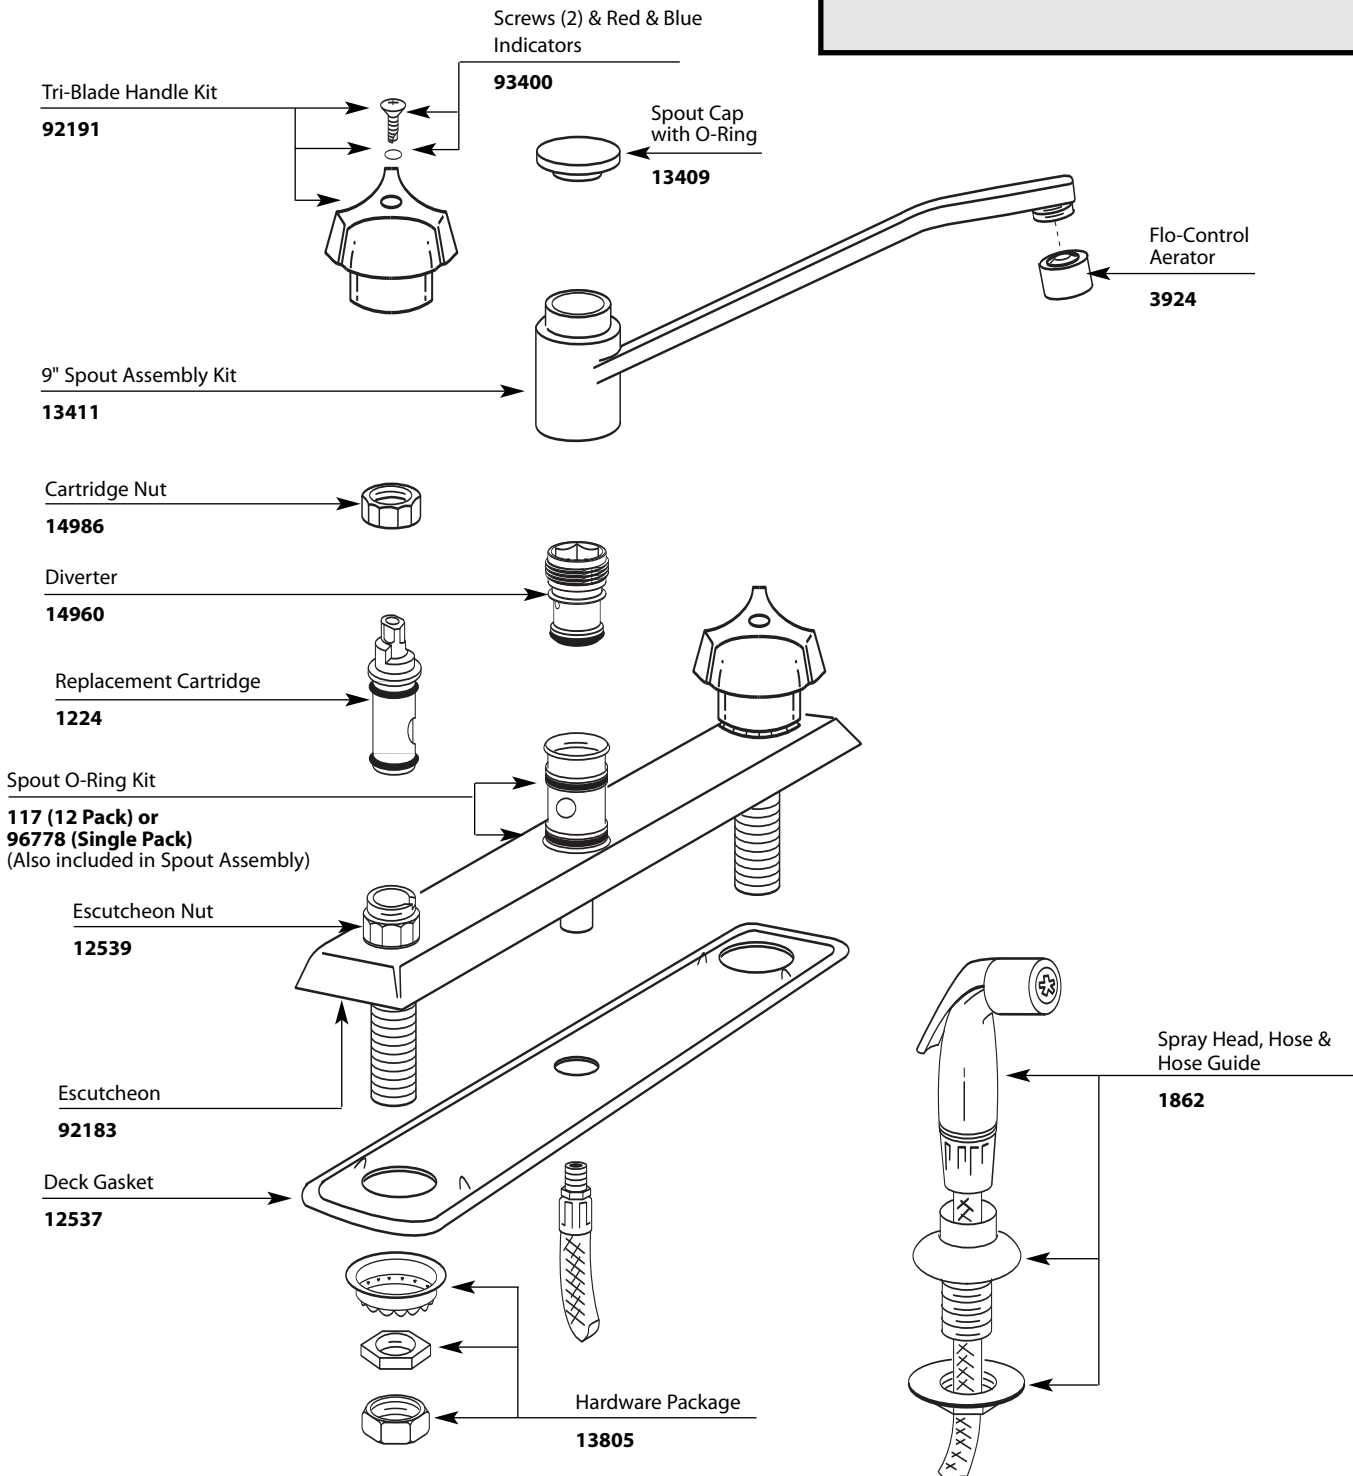

■ Order by Part Number

*There is more than 1 version of this model.  
Page down to identify the version you have.*

### Two-Handle Kitchen Faucet

<u>MODEL</u>	<u>TYPE</u>	<u>FINISH</u>
8793	Kitchen w/o spray	Chrome
<b>DISCONTINUED SKUS</b>		
8795	Kitchen w/spray	Chrome

■ Order by Part Number

Two-Handle Kitchen Faucet		
<u>MODEL</u>	<u>TYPE</u>	<u>FINISH</u>
8793	Kitchen w/o spray	Chrome
<b>DISCONTINUED SKUS</b>		
8795	Kitchen w/spray	Chrome