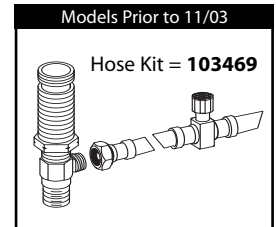

MONTICELLO®			
Two-Handle Widespread Lavatory Faucet			
MODEL	HANDLE	FINISH	MODEL
T4570	Lever	Chrome	DISCONTINUED SKUS
T4570BN	Lever	Brushed Nickel	A4570
T4570P	Lever	Polished Brass	T4570W
T4570CP	Lever	Chrome/Polished Brass	RT4570STP
T4570PM	Lever	Platinum	RT4570CG
84240	Lever	Chrome	84254
DISCONTINUED SKUS			RT4570P
84246	Lever	Chrome/Polished Brass	84240W
T4570CPC	Lever	Chrome/Porcelain	RT4570PM
T4570PMC	Lever	Platinum/Chrome	84240PM
T4570ST	Lever	Satine	84250
			84250PM
			84250ST

■ **Order by Part Number** * See Chart on Next Page for Other Available Finishes