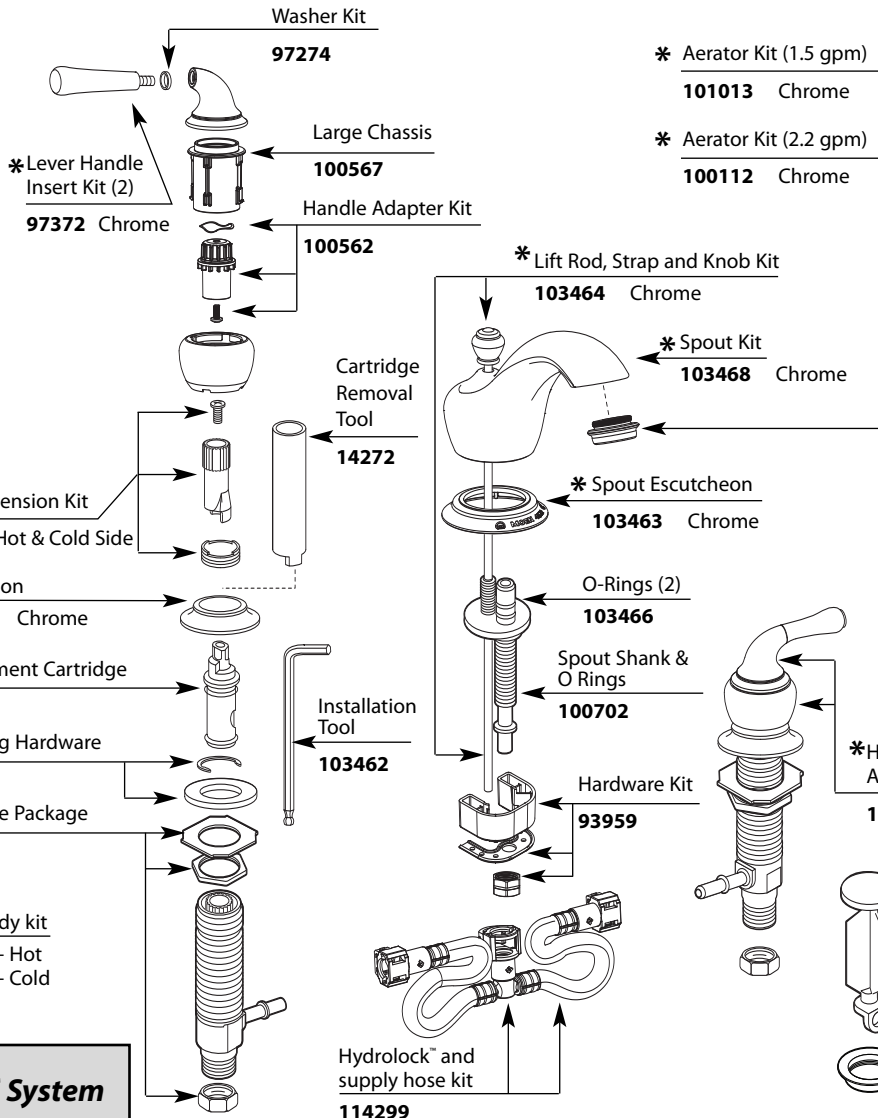

MONTICELLO®			
Two-Handle Widespread Lavatory Faucet			
MODEL	HANDLE	FINISH	MODEL
T4570	Lever	Chrome	DISCONTINUED SKUS
T4570BN	Lever	Brushed Nickel	A4570
T4570P	Lever	Polished Brass	T4570W
T4570CP	Lever	Chrome/Polished Brass	RT4570STP
T4570PM	Lever	Platinum	RT4570CG
84240	Lever	Chrome	84254
DISCONTINUED SKUS			RT4570P
84246	Lever	Chrome/Polished Brass	84240W
T4570CPC	Lever	Chrome/Porcelain	RT4570PM
T4570PMC	Lever	Platinum/Chrome	84240PM
T4570ST	Lever	Satine	84250
			84250PM
			84250ST

■ **Order by Part Number** * See Chart on Next Page for Other Available Finishes