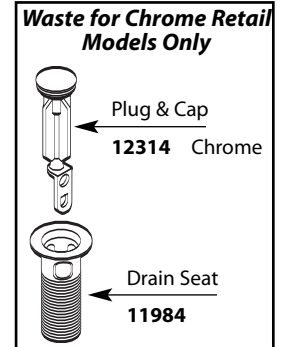

MONTICELLO®			
Two-Handle Widespread Lavatory Faucet			
MODEL	HANDLE	FINISH	MODEL
T4570	Lever	Chrome	DISCONTINUED SKUS
T4570BN	Lever	Brushed Nickel	A4570
T4570P	Lever	Polished Brass	T4570W
T4570CP	Lever	Chrome/Polished Brass	RT4570STP
T4570PM	Lever	Platinum	RT4570CG
84240	Lever	Chrome	84254
DISCONTINUED SKUS			RT4570P
84246	Lever	Chrome/Polished Brass	84240W
T4570CPC	Lever	Chrome/Porcelain	RT4570PM
T4570PMC	Lever	Platinum/Chrome	84240PM
T4570ST	Lever	Satine	84250
			84250PM
			84250ST

■ **Order by Part Number** * See Chart on Next Page for Other Available Finishes