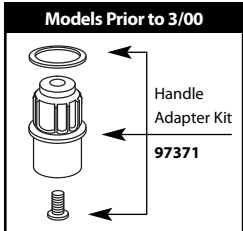

MONTICELLO®			
Two-Handle Widespread Lavatory Faucet			
MODEL	HANDLE	FINISH	MODEL
T4570	Lever	Chrome	DISCONTINUED SKUS
T4570BN	Lever	Brushed Nickel	A4570
T4570P	Lever	Polished Brass	T4570W
T4570CP	Lever	Chrome/Polished Brass	RT4570STP
T4570PM	Lever	Platinum	RT4570CG
84240	Lever	Chrome	84254
DISCONTINUED SKUS			RT4570P
84246	Lever	Chrome/Polished Brass	84240W
T4570CPC	Lever	Chrome/Porcelain	RT4570PM
T4570PMC	Lever	Platinum/Chrome	84240PM
T4570ST	Lever	Satine	84250
			84250PM
			84250ST

■ **Order by Part Number** * See Chart on Next Page for Other Available Finishes