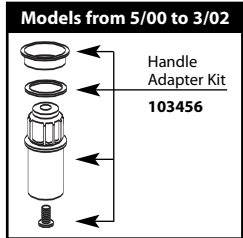

■ **Order by Part Number** * See Chart on Next Page for Other Available Finishes

Available Finishes

* Part Finishes Chart

 <p>Escutcheon</p>	<p>2198 Chrome 2198P Polished Brass 2198W Glacier 2198PM Platinum</p> <p>2198BP Black Opal 2198CG Classic Gold 2198ST Satine 2198SL Stainless - (used for brushed nickel)</p>	<p>Aerator (1.5 GPM)</p> 	<p>101013 Chrome 101013P Polished Brass 101013PM Platinum 101013BN Brushed Nickel</p>
 <p>Lever Handle Insert Kit (2)</p>	<p>97372 Chrome 97372W Glacier 97373 Polished Brass 97372PM Platinum 97376 Porc./Chrome 97377 Porc./Pol. Brass 97372BP Black Opal</p> <p>97372ST Satine 97372BN Brushed Nickel 115018 Porcelain</p>	<p>Aerator (2.2 GPM)</p> 	<p>100112 Chrome 100112P Polished Brass 100113ST Satine</p>
 <p>Hub & Elbow Assembly</p>	<p>100556 Chrome 100556P Polished Brass 100556W Glacier 100556PM Platinum 100556BP Black Opal 100556CG Classic Gold 100556ST Satine 100556BN Brushed Nickel</p>	<p>Spout Kit</p> 	<p>103468 Chrome 103468P Polished Brass 103468W Glacier 103468PM Platinum 103468BP Black Opal 103468CG Classic Gold 103468ST Satine 103468BN Brushed Nickel</p>
 <p>Drain Seat</p>	<p>103458 Chrome 103458P Polished Brass 103458W Glacier 103458PM Platinum 103458BP Black Opal 103458CG Classic Gold 103458ST Satine 103458BN Brushed Nickel</p>	<p>Spout Escutcheon Kit</p> 	<p>103463 Chrome 103463P Polished Brass 103463W Glacier 103463PM Platinum 103463BP Black Opal 103463CG Classic Gold 103463ST Satine 103463BN Brushed Nickel</p>
		<p>Lift Rod & Kit</p> 	<p>103464 Chrome 103464P Polished Brass 103464W Glacier 103464PM Platinum 103464BP Black Opal 103464CG Classic Gold 103464ST Satine 103464BN Brushed Nickel</p>
		<p>Drain Pop-Up Plug</p> 	<p>103459 Chrome 103459P Polished Brass 103459W Glacier 103459PM Platinum 103459BP Black Opal 103459CG Classic Gold 103459ST Satine 103459BN Brushed Nickel</p>