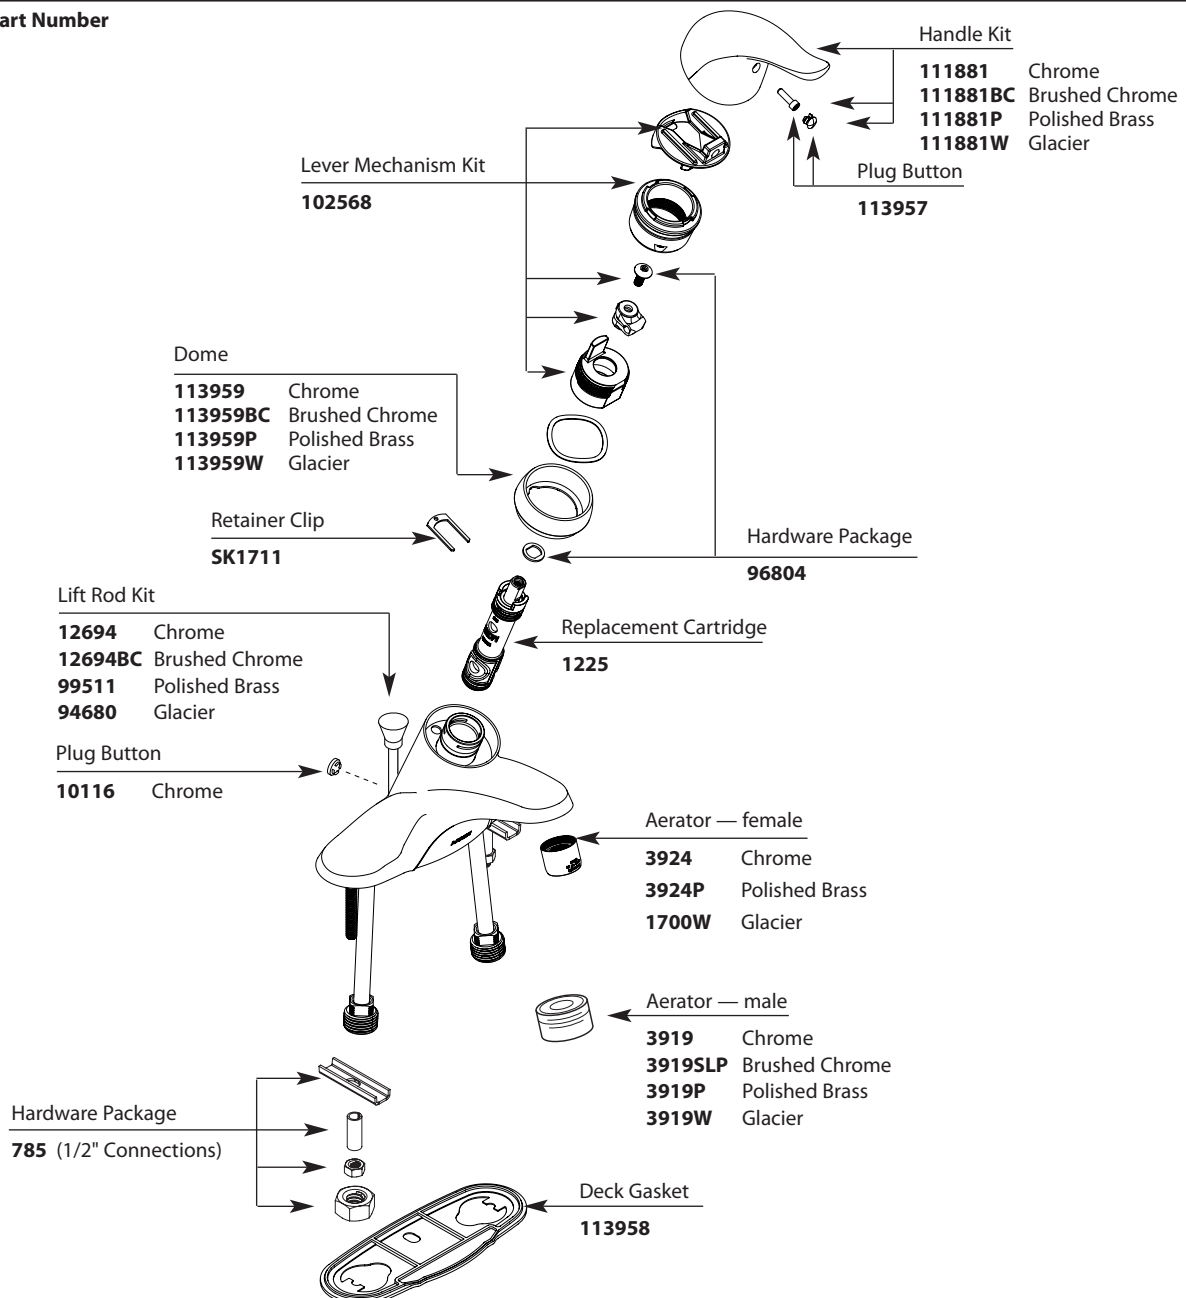

Buy it for looks. Buy it for life.®

Illustrated Parts

CHATEAU® Single-Handle Lavatory Faucet

MODEL	WASTE	FINISH	MODEL	WASTE	FINISH
L4621	Lav 1/2" connections	Metallic	L4624	Lav 16" supplies	Metallic
L4621CP	Lav 1/2" connections	Metallic	L4625	Lav 16" supplies	50/50
L4621BC	Lav 1/2" connections	Metallic	L4635	Lav 1/2" connections	Metallic
L4621P	Lav 1/2" connections	Metallic			Chrome
L4625	Lav 16" supplies	Metallic			Chrome
L4601	Lav 1/2" connections	None			Chrome
L4605	Lav 1/2" connections	None			Chrome
L4635	Lav 1/2" connections	Metallic			Chrome
L46600	Lav 16" supplies	None			Chrome
L46601	Lav 1/2" connections	None			Chrome
L46621	Lav 1/2" connections	50/50			Chrome
L46621P	Lav 1/2" connections	Metallic			Chrome
L46621W	Lav 1/2" connections	Metallic			Glacier

DISCONTINUED SKUS		
L4621W	Lav 1/2" connections	Metallic
L4625P	Lav 16" supplies	Metallic
L4600	Lav 16" supplies	None
L46620	Lav 16" supplies	Metallic
L84501	Lav 1/2" connections	None
L64625P	Lav 16" supplies	Metallic
L64645	Lav 16" supplies	50/50
L84920	Lav 1/2" connections	Metallic
L84929	Lav 1/2" connections	Metallic

Order by Part Number

TO ORDER PARTS CALL: 1-800-BUY-MOEN

www.moen.com