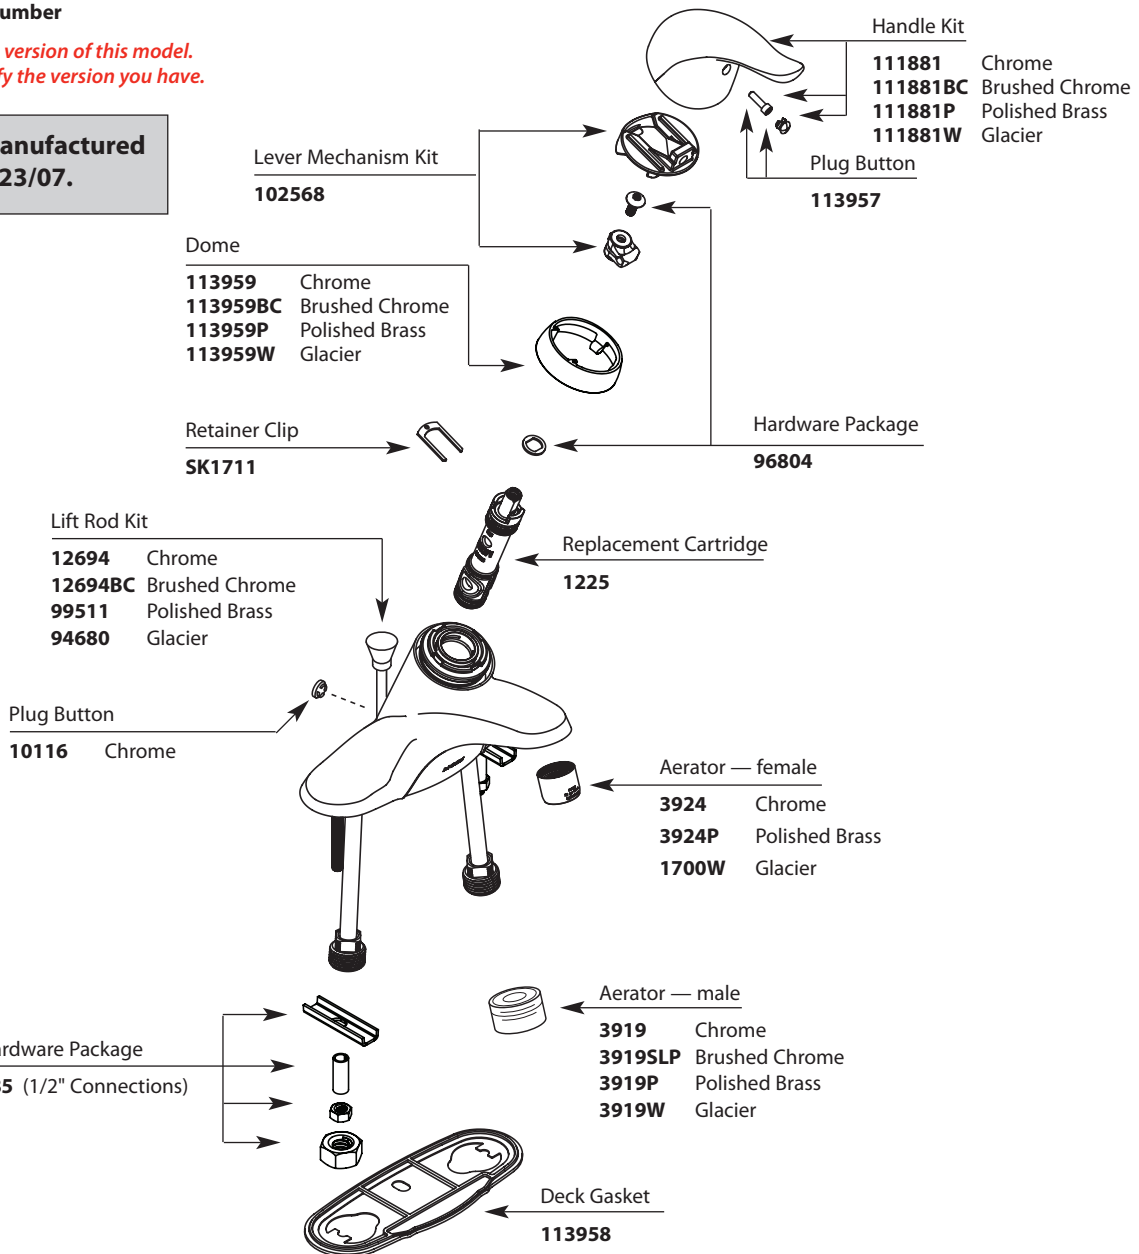

Buy it for looks. Buy it for life.®

Illustrated Parts

CHATEAU®

Single-Handle Lavatory Faucet

MODEL

L4621	Lav 1/2" connections
L4621CP	Lav 1/2" connections
L4621BC	Lav 1/2" connections
L4621P	Lav 1/2" connections
L4625	Lav 16" supplies
L4601	Lav 1/2" connections
L4605	Lav 1/2" connections
L4635	Lav 1/2" connections
L64600	Lav 16" supplies
L64601	Lav 1/2" connections
L64621	Lav 1/2" connections
L64621P	Lav 1/2" connections
L64621W	Lav 1/2" connections

WASTE

Metallic
Metallic
Metallic
Metallic
Metallic
None
None
Metallic
None
None
50/50
Metallic
Metallic

FINISH

Chrome
Chrome/Pol. Brass
Brushed Chrome
Polished Brass
Chrome
Chrome
Chrome
Chrome
Chrome
Chrome
Chrome
Polished Brass
Glacier

MODEL

L64624	Lav 16" supplies
L64625	Lav 16" supplies
L64635	Lav 1/2" connections

WASTE

Metallic
50/50
Metallic

FINISH

Chrome
Chrome
Chrome

DISCONTINUED SKUS

L4621W	Lav 1/2" connections	Metallic	Glacier
L4625P	Lav 16" supplies	Metallic	Polished Brass
L4600	Lav 16" supplies	None	Chrome
L64620	Lav 16" supplies	Metallic	Chrome
L84501	Lav 1/2" connections	None	Chrome
L64625P	Lav 16" supplies	Metallic	Polished Brass
L64645	Lav 16" supplies	50/50	Chrome
L84920	Lav 1/2" connections	Metallic	Polished Brass
L84929	Lav 1/2" connections	Metallic	Glacier

Order by Part Number

There is more than 1 version of this model.
Page down to identify the version you have.

For models manufactured after 1/23/07.