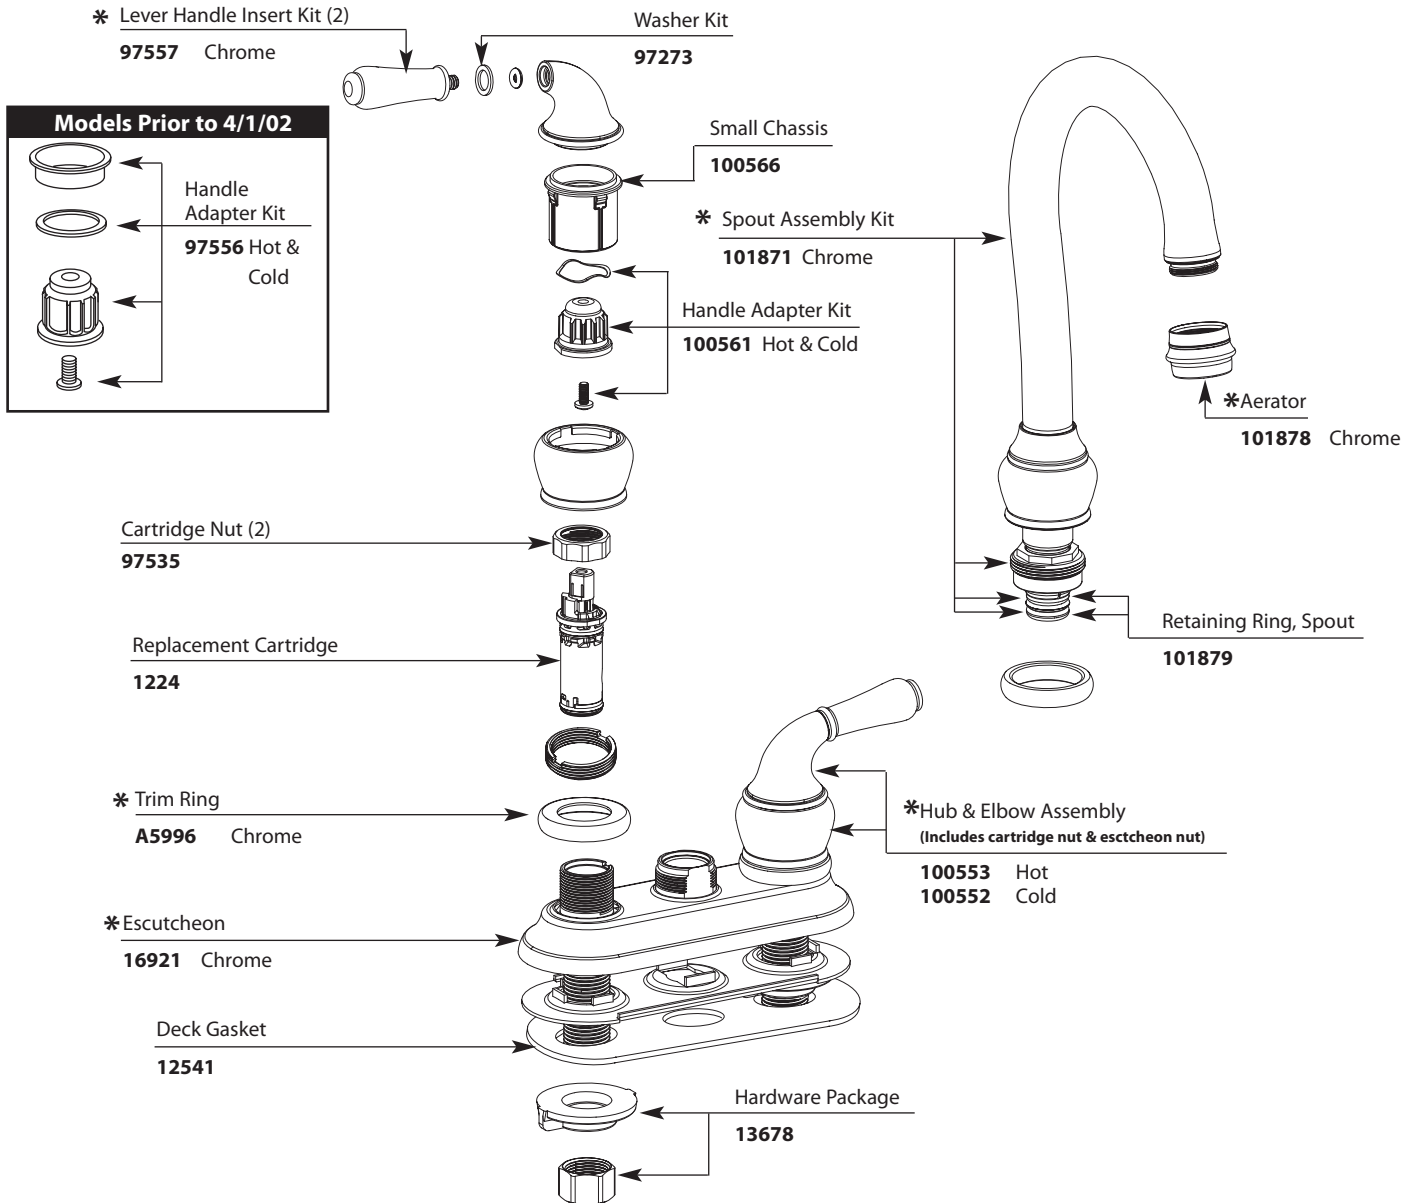

Buy it for looks. Buy it for life.®

Illustrated Parts

MONTICELLO® Two Handle Bar Faucet					
MODEL	HANDLE	FINISH	MODEL	HANDLE	FINISH
5996	Lever	Chrome	DISCONTINUED SKUS 5996CP Lever Chrome/Pol. Brass 5996P Lever Polished Bras 5996PM Lever Platinum 5996V Lever Ivory R5996/A5996 Lever Chrome R5996CPR/A5996CPR Lever Copper R5996BP/A5996BP Lever Black Opal™ R5996ST/A5996ST Lever Satine™ R5996P/A5996P Lever Polished Brass R5996CG/A5996CG Lever Classic Gold R5996PM/A5996PM Lever Platinum 85996 Lever Chrome 85996P Lever Polished Brass		
5996SL	Lever	Stainless			

■ Order by Part Number

* See Chart on Next Page for Other Available Finishes

TO ORDER PARTS CALL: 1-800-BUY-MOEN
www.moen.com