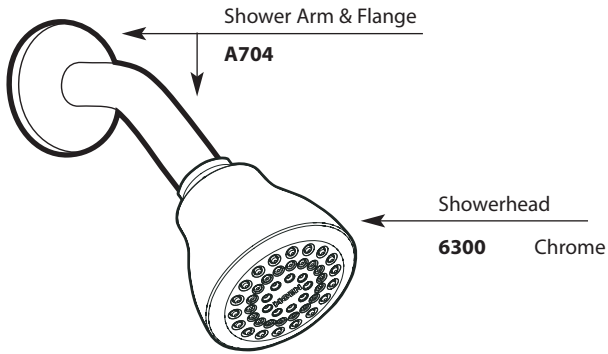

Buy it for looks. Buy it for life.®

■ Order by Part Number

There is more than 1 version of this model.  
Page down to identify the version you have.

# Illustrated Parts

MOEN®		
Two-Handle Tub/Shower Valve		
MODEL	TYPE	FINISH
82402	Lever	Chrome

Buy it for looks. Buy it for life.®

■ Order by Part Number

# Illustrated Parts

MOEN®		
Two-Handle Tub/Shower Valve		
<u>MODEL</u>	<u>TYPE</u>	<u>FINISH</u>
82402	Lever	Chrome

TO ORDER PARTS CALL: 1-800-BUY-MOEN  
www.moen.com