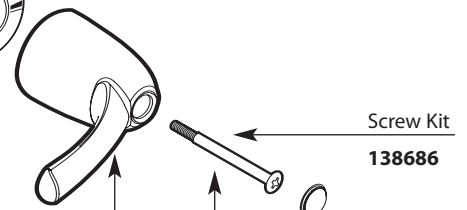

Buy it for looks. Buy it for life.®

■ Order by Part Number

There is more than 1 version of this model.  
Page down to identify the version you have.

# Illustrated Parts

MOEN®		
Two-Handle Tub/Shower Valve		
MODEL	TYPE	FINISH
82402	Lever	Chrome

Buy it for looks. Buy it for life.®

■ Order by Part Number

# Illustrated Parts

MOEN®		
Two-Handle Tub/Shower Valve		
<u>MODEL</u>	<u>TYPE</u>	<u>FINISH</u>
82402	Lever	Chrome

TO ORDER PARTS CALL: 1-800-BUY-MOEN  
www.moen.com