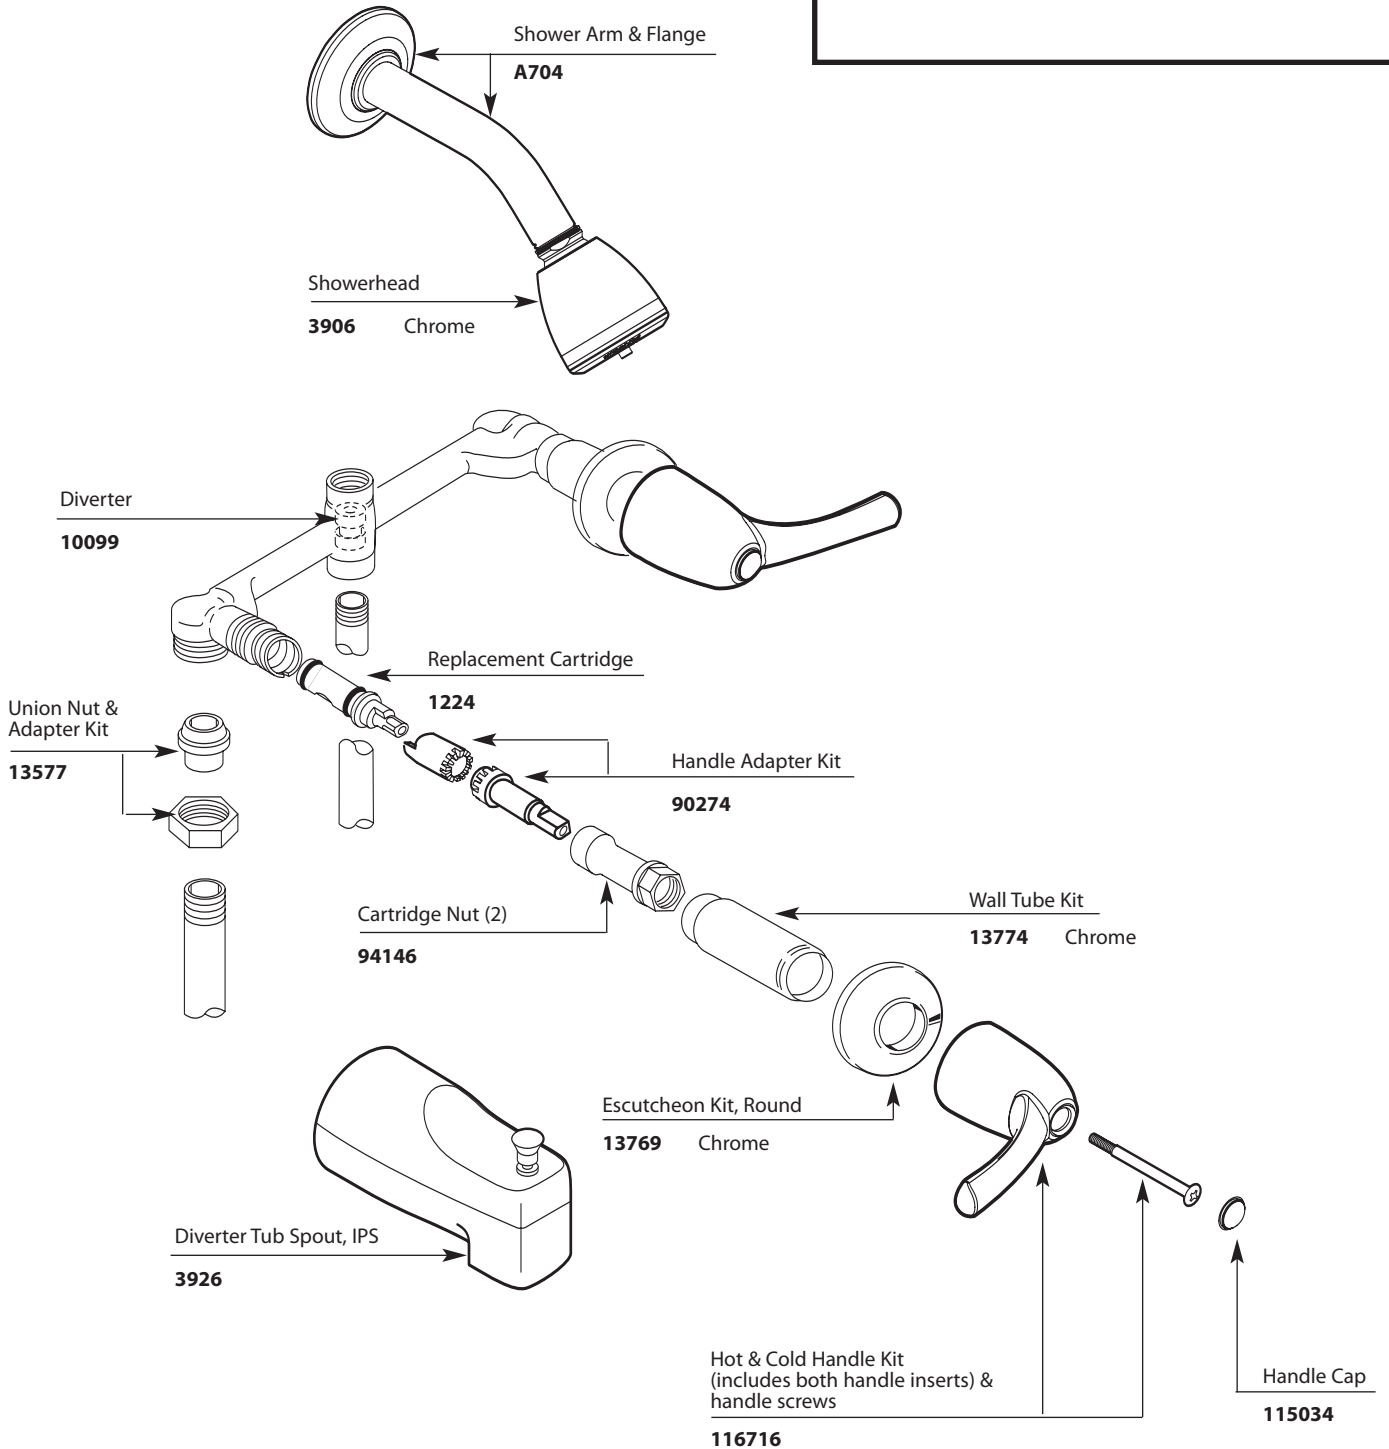

# Illustrated Parts

MOEN®		
Two-Handle Tub/Shower Valve		
MODEL	TYPE	FINISH
82402	Lever	Chrome

Buy it for looks. Buy it for life.®

■ Order by Part Number

# Illustrated Parts

MOEN®		
Two-Handle Tub/Shower Valve		
<u>MODEL</u>	<u>TYPE</u>	<u>FINISH</u>
82402	Lever	Chrome

TO ORDER PARTS CALL: 1-800-BUY-MOEN  
www.moen.com