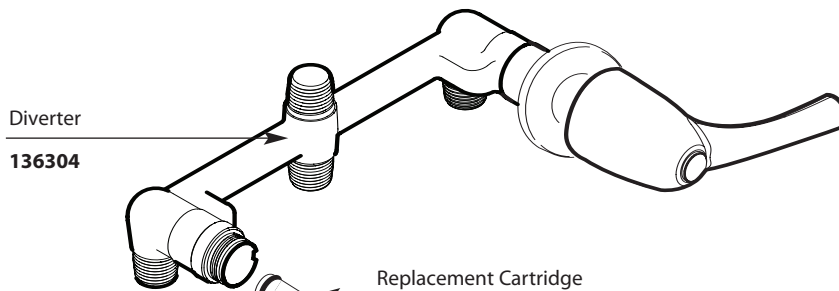

Buy it for looks. Buy it for life.®

■ Order by Part Number

There is more than 1 version of this model.  
Page down to identify the version you have.

# Illustrated Parts

MOEN®		
Two-Handle Tub/Shower Valve		
MODEL	TYPE	FINISH
82402	Lever	Chrome

Buy it for looks. Buy it for life.®

■ Order by Part Number

# Illustrated Parts

MOEN®		
Two-Handle Tub/Shower Valve		
<u>MODEL</u>	<u>TYPE</u>	<u>FINISH</u>
82402	Lever	Chrome

TO ORDER PARTS CALL: 1-800-BUY-MOEN  
www.moen.com