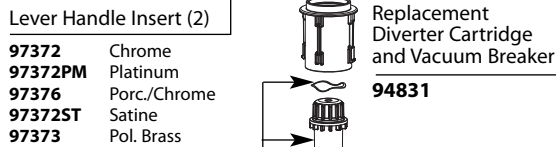

# Illustrated Parts

MONTICELLO® Two-Handle Bidet		
MODEL	HANDLE	FINISH
T5270	Lever	Chrome
T5270P	Lever	Polished Brass
<b>DISCONTINUED SKUS</b>		
RT5270/A5270	Lever	Chrome
RT5270ST/A5270ST	Lever	Satine
RT5270BP/A5270BP	Lever	Black Opal
5270	Lever	Chrome
5270P	Lever	Polished Brass
RT5270P/A5270P	Lever	Polished Brass
RT5270PM/A5270PM	Lever	Platinum
RT5270CG/A5270CG	Lever	Classic Gold
5270CP	Lever	Chrome/Pol. Brass
5270W	Lever	Glacier
T5270PM	Lever	Platinum
T5270ST	Lever	Satine