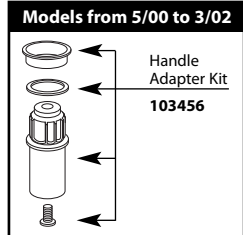

# Illustrated Parts

MONTICELLO® Two-Handle Bidet		
MODEL	HANDLE	FINISH
T5270	Lever	Chrome
T5270P	Lever	Polished Brass
<b>DISCONTINUED SKUS</b>		
RT5270/A5270	Lever	Chrome
RT5270ST/A5270ST	Lever	Satine
RT5270BP/A5270BP	Lever	Black Opal
5270	Lever	Chrome
5270P	Lever	Polished Brass
RT5270P/A5270P	Lever	Polished Brass
RT5270PM/A5270PM	Lever	Platinum
RT5270CG/A5270CG	Lever	Classic Gold
5270CP	Lever	Chrome/Pol. Brass
5270W	Lever	Glacier
T5270PM	Lever	Platinum
T5270ST	Lever	Satine