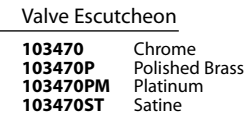

Buy it for looks. Buy it for life.®

■ Order by Part Number

# Illustrated Parts

MONTICELLO® Two-Handle Bidet		
MODEL	HANDLE	FINISH
T5270	Lever	Chrome
T5270P	Lever	Polished Brass
<b>DISCONTINUED SKUS</b>		
RT5270/A5270	Lever	Chrome
RT5270ST/A5270ST	Lever	Satine
RT5270BP/A5270BP	Lever	Black Opal
5270	Lever	Chrome
5270P	Lever	Polished Brass
RT5270P/A5270P	Lever	Polished Brass
RT5270PM/A5270PM	Lever	Platinum
RT5270CG/A5270CG	Lever	Classic Gold
5270CP	Lever	Chrome/Pol. Brass
5270W	Lever	Glacier
T5270PM	Lever	Platinum
T5270ST	Lever	Satine