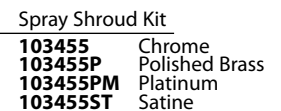

# Illustrated Parts

MONTICELLO® Two-Handle Bidet		
MODEL	HANDLE	FINISH
T5270	Lever	Chrome
T5270P	Lever	Polished Brass
<b>DISCONTINUED SKUS</b>		
RT5270/A5270	Lever	Chrome
RT5270ST/A5270ST	Lever	Satine
RT5270BP/A5270BP	Lever	Black Opal
5270	Lever	Chrome
5270P	Lever	Polished Brass
RT5270P/A5270P	Lever	Polished Brass
RT5270PM/A5270PM	Lever	Platinum
RT5270CG/A5270CG	Lever	Classic Gold
5270CP	Lever	Chrome/Pol. Brass
5270W	Lever	Glacier
T5270PM	Lever	Platinum
T5270ST	Lever	Satine