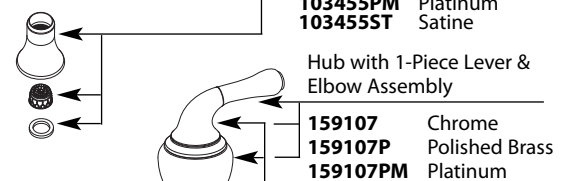

Buy it for looks. Buy it for life.®

■ Order by Part Number

# Illustrated Parts

MONTICELLO® Two-Handle Bidet		
MODEL	HANDLE	FINISH
T5270	Lever	Chrome
T5270P	Lever	Polished Brass
<b>DISCONTINUED SKUS</b>		
RT5270/A5270	Lever	Chrome
RT5270ST/A5270ST	Lever	Satine
RT5270BP/A5270BP	Lever	Black Opal
5270	Lever	Chrome
5270P	Lever	Polished Brass
RT5270P/A5270P	Lever	Polished Brass
RT5270PM/A5270PM	Lever	Platinum
RT5270CG/A5270CG	Lever	Classic Gold
5270CP	Lever	Chrome/Pol. Brass
5270W	Lever	Glacier
T5270PM	Lever	Platinum
T5270ST	Lever	Satine