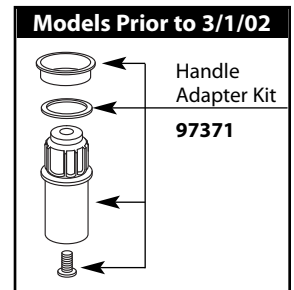

# Illustrated Parts

MONTICELLO® Two-Handle Bidet		
MODEL	HANDLE	FINISH
T5270	Lever	Chrome
T5270P	Lever	Polished Brass
<b>DISCONTINUED SKUS</b>		
RT5270/A5270	Lever	Chrome
RT5270ST/A5270ST	Lever	Satine
RT5270BP/A5270BP	Lever	Black Opal
5270	Lever	Chrome
5270P	Lever	Polished Brass
RT5270P/A5270P	Lever	Polished Brass
RT5270PM/A5270PM	Lever	Platinum
RT5270CG/A5270CG	Lever	Classic Gold
5270CP	Lever	Chrome/Pol. Brass
5270W	Lever	Glacier
T5270PM	Lever	Platinum
T5270ST	Lever	Satine