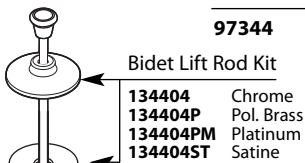

# Illustrated Parts

MONTICELLO® Two-Handle Bidet		
MODEL	HANDLE	FINISH
T5270	Lever	Chrome
T5270P	Lever	Polished Brass
<b>DISCONTINUED SKUS</b>		
RT5270/A5270	Lever	Chrome
RT5270ST/A5270ST	Lever	Satine
RT5270BP/A5270BP	Lever	Black Opal
5270	Lever	Chrome
5270P	Lever	Polished Brass
RT5270P/A5270P	Lever	Polished Brass
RT5270PM/A5270PM	Lever	Platinum
RT5270CG/A5270CG	Lever	Classic Gold
5270CP	Lever	Chrome/Pol. Brass
5270W	Lever	Glacier
T5270PM	Lever	Platinum
T5270ST	Lever	Satine