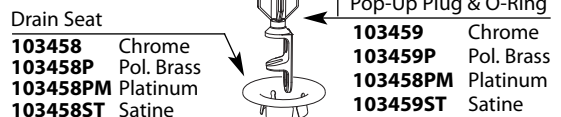

Buy it for looks. Buy it for life.®

■ Order by Part Number

# Illustrated Parts

MONTICELLO® Two-Handle Bidet		
MODEL	HANDLE	FINISH
T5270	Lever	Chrome
T5270P	Lever	Polished Brass
<b>DISCONTINUED SKUS</b>		
RT5270/A5270	Lever	Chrome
RT5270ST/A5270ST	Lever	Satine
RT5270BP/A5270BP	Lever	Black Opal
5270	Lever	Chrome
5270P	Lever	Polished Brass
RT5270P/A5270P	Lever	Polished Brass
RT5270PM/A5270PM	Lever	Platinum
RT5270CG/A5270CG	Lever	Classic Gold
5270CP	Lever	Chrome/Pol. Brass
5270W	Lever	Glacier
T5270PM	Lever	Platinum
T5270ST	Lever	Satine