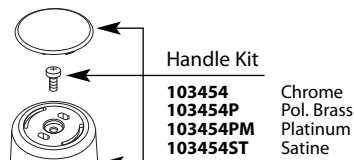

# Illustrated Parts

MONTICELLO® Two-Handle Bidet		
MODEL	HANDLE	FINISH
T5270	Lever	Chrome
T5270P	Lever	Polished Brass
<b>DISCONTINUED SKUS</b>		
RT5270/A5270	Lever	Chrome
RT5270ST/A5270ST	Lever	Satine
RT5270BP/A5270BP	Lever	Black Opal
5270	Lever	Chrome
5270P	Lever	Polished Brass
RT5270P/A5270P	Lever	Polished Brass
RT5270PM/A5270PM	Lever	Platinum
RT5270CG/A5270CG	Lever	Classic Gold
5270CP	Lever	Chrome/Pol. Brass
5270W	Lever	Glacier
T5270PM	Lever	Platinum
T5270ST	Lever	Satine