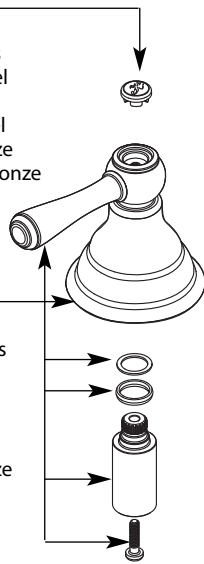

Buy it for looks. Buy it for life.®

Illustrated Parts

■ Order by Part Number

■ Trim can be used with either the 4992, 4993, 4996, 4997, 4999, 64997, or 64999 valve

KINGSLEY™		
Deck Mount Two-Handle Roman Tub Filler		
MODEL	HANDLE	FINISH
T920	Lever	Chrome
T920BN	Lever	Brushed Nickel
T920WR	Lever	Wrought Iron
T920AN	Lever	Antique Nickel
T920AZ	Lever	Antique Bronze
T920ORB	Lever	Oil Rubbed Bronze
Discontinued Skus		
T920CP	Lever	Chrome/Pol Br.

Handle Caps all includes white

- 114324 Chrome
- 114324P Polished Brass
- 114324BN Brushed Nickel
- 114324WR Wrought Iron
- 114324AN Antique Nickel
- 114324AZ Antique Bronze
- 114324ORB Oil Rubbed Bronze

Handle Hub Kit

- 114337 Chrome
- 114337CP Chrome/Pol. Brass
- 114337BN Brushed Nickel
- 114337WR Wrought Iron
- 114337AN Antique Nickel
- 114337AZ Antique Bronze
- 114337ORB Oil Rubbed Bronze

- Handle Extension & Escutcheon Adjuster (for valves sold before 8/08)
- 106378

- Escutcheon Adjuster
- 142981

Plug Button

- 1512 Chrome
- 1512BN Brushed Nickel
- 1512WR Wrought Iron
- 1512AN Antique Nickel
- 1512AZ Antique Bronze
- 1512ORB Oil Rubbed Bronze

Spout Kit

- 116665 Chrome
- 116665BN Brushed Nickel
- 116665WR Wrought Iron
- 116665AN Antique Nickel
- 116665AZ Antique Bronze
- 116665ORB Oil Rubbed Bronze