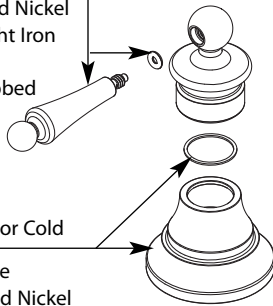

Buy it for looks. Buy it for life.®

Illustrated Parts

■ Order by Part Number

■ Trim can be used with 9200 valve

Handle Insert

- 116628 Chrome
- 116628BN Brushed Nickel
- 116628WR Wrought Iron
- 116628NL Nickel
- 116628ORB Oil Rubbed Bronze

Handle Hub Kit - Hot or Cold

- 116629 Chrome
- 116629BN Brushed Nickel
- 116629WR Wrought Iron
- 116629NL Nickel
- 116629ORB Oil Rubbed Bronze

Replacement Diverter Cartridge and Vacuum Breaker
94831

Trim Ring