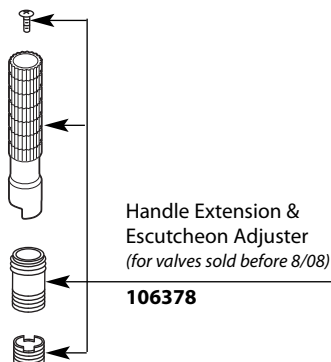

Buy it for looks. Buy it for life.®

Illustrated Parts

n Order by Part Number

n Trim can be used with either the 9992, 9993, 9997, or 9999 valve

ROTHBURY™		
Deck Mount Two-Handle Roman Tub Faucet Trim with Handheld Shower		
MODEL	HANDLE	FINISH
TS925	Lever	Chrome
TS925AZ	Lever	Antique Bronze
TS925BN	Lever	Brushed Nickel
TS925ORB	Lever	Oil Rubbed Bronze