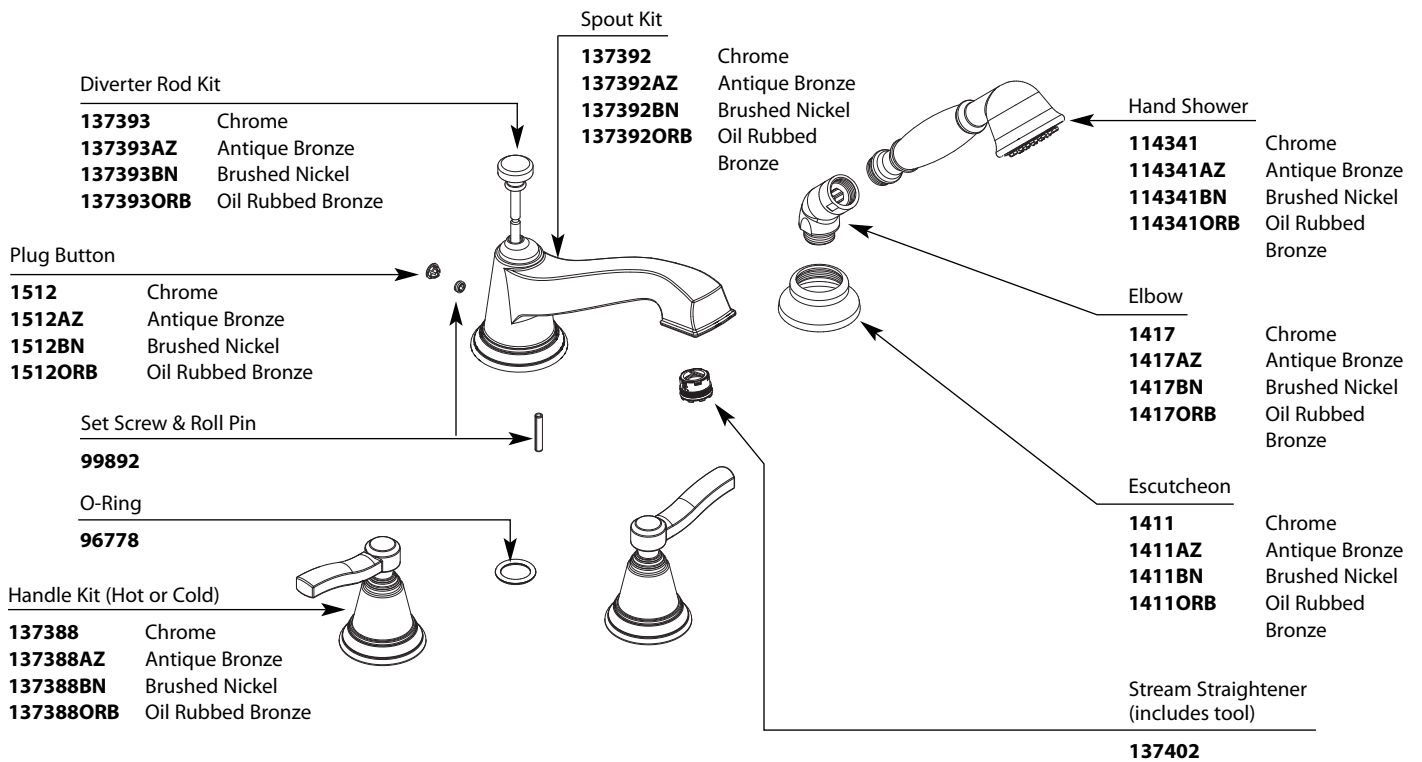

Buy it for looks. Buy it for life.®

Illustrated Parts

n Order by Part Number

n Trim can be used with either the 9992, 9993, 9997, or 9999 valve

ROTHBURY™		
Deck Mount Two-Handle Roman Tub Faucet Trim with Handheld Shower		
MODEL	HANDLE	FINISH
TS925	Lever	Chrome
TS925AZ	Lever	Antique Bronze
TS925BN	Lever	Brushed Nickel
TS925ORB	Lever	Oil Rubbed Bronze