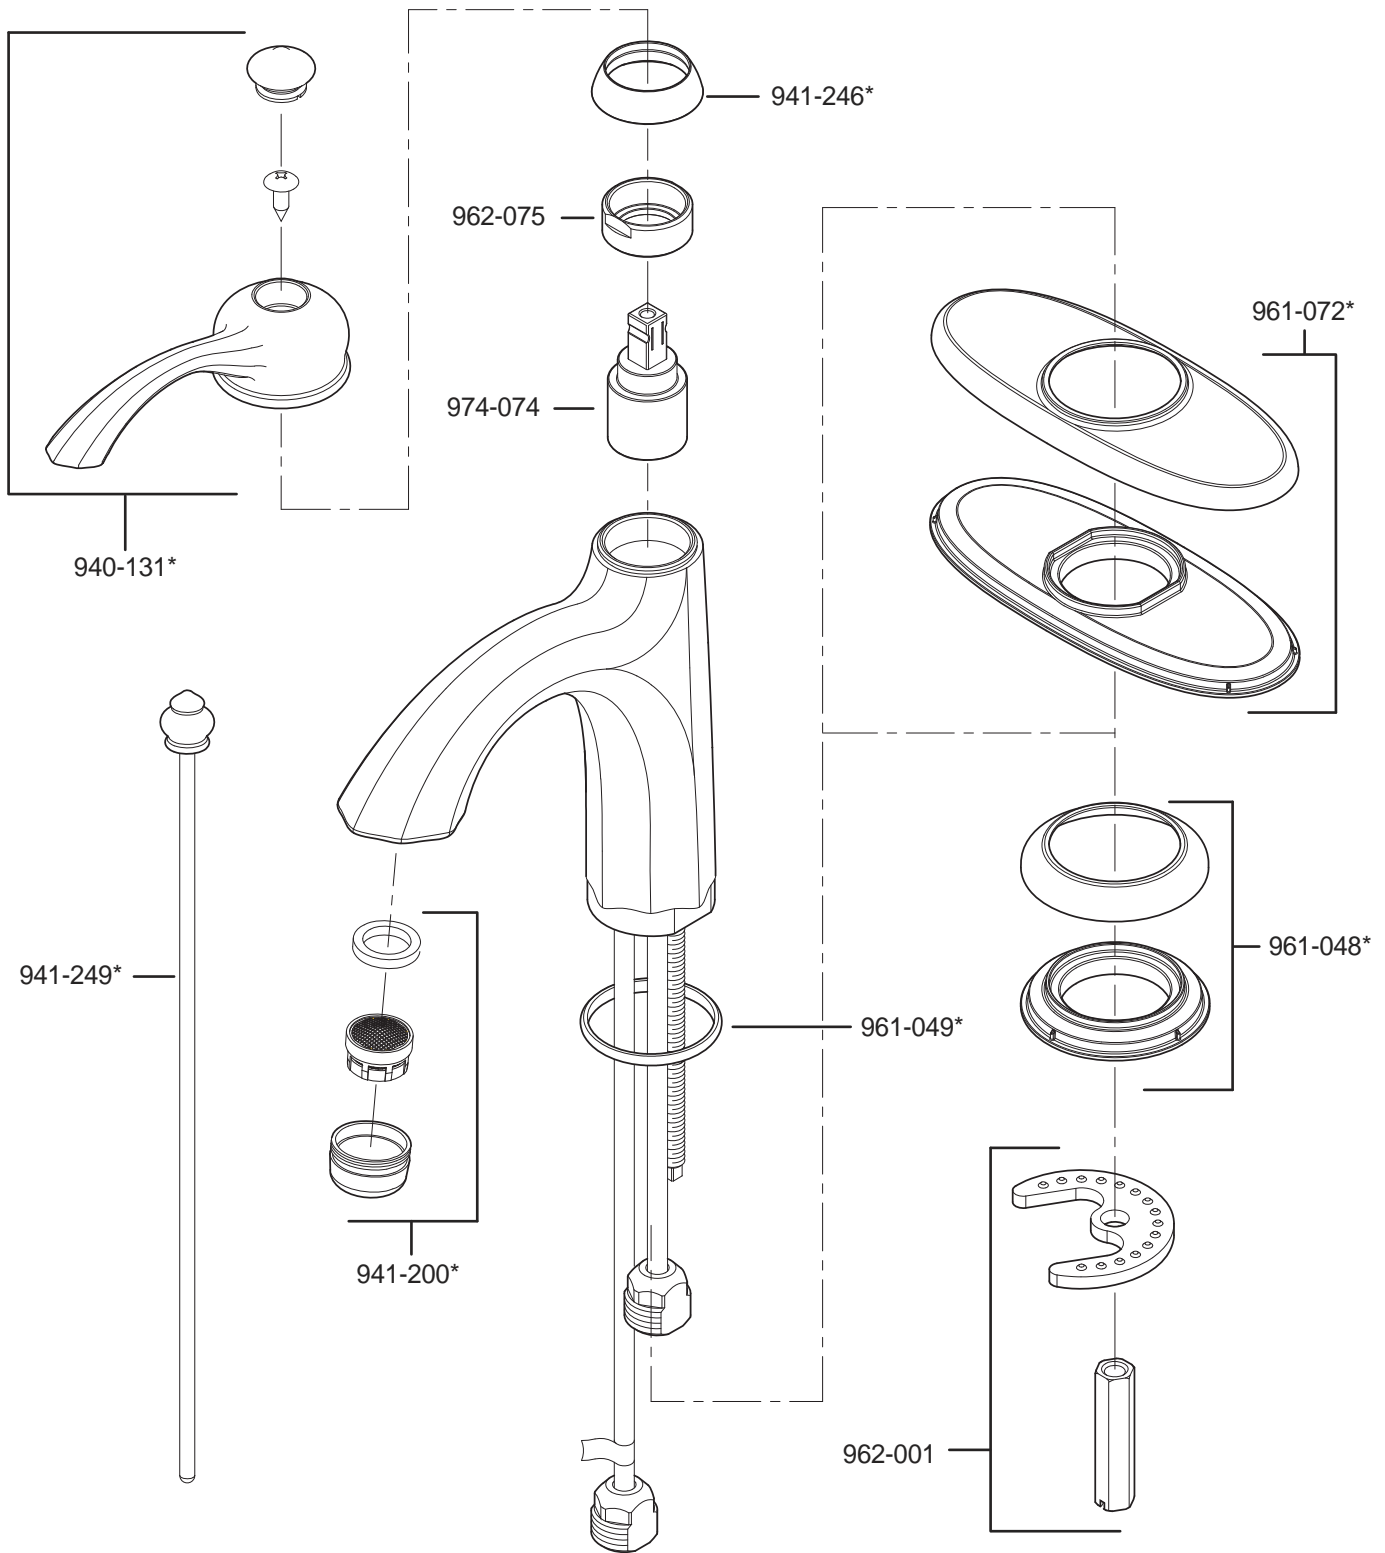

PARTS EXPLOSION

42 Series Portola™ 4" Centerset Lavatory Faucet

FINISHES * Indicates Finish

A Polished Chrome	M Almond	U Rustic Bronze
B Black	N Antique Bronze	V PVD Polished Brass
E Rustic Pewter	P Polished Brass	W White
D PVD Polished Nickel	Q Satin Brass	Y Tuscan Bronze
J PVD Brushed Nickel	R Copper	Z Oil-Rubbed Bronze
K Satin Nickel	S Stainless Steel	
L Satin Stainless	T Biscuit	