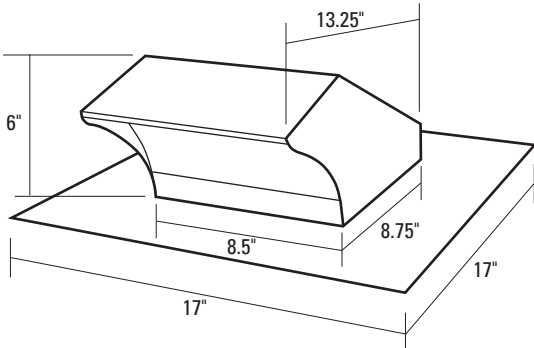

SPECIFICATIONS
ROOF CAPS
 ACCESSORIES

ROOF CAPS

Model PRC6R

Fits up to 6" round duct
 Backdraft damper with bird screen
 Aluminum construction

Model PRC8R

Fits up to 8" round duct
 Backdraft damper with bird screen
 Aluminum construction

Model PRC10R

Fits up to 10" round duct
 Backdraft damper with bird screen
 Aluminum construction

PROJECT							ARCHITECT		
LOCATION							ENGINEER		
CONTRACTOR							SUBMITTED BY		DATE
FAN NUMBER	MODEL NUMBER	CFM	IN W.C.	RPM	WATTS	AMPS	SONES	QTY	OPTIONAL EQUIPMENT & REMARKS