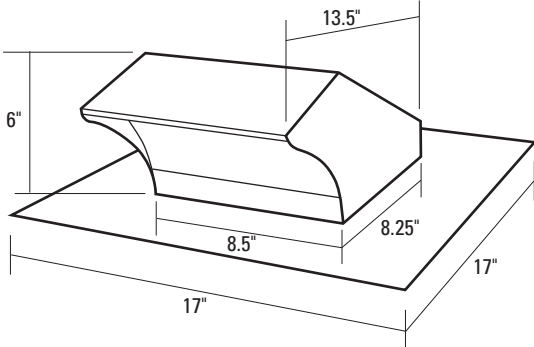

SPECIFICATIONS
ROOF CAPS
 ACCESSORIES

ROOF CAPS

Model PRC6R

Fits up to 6" round duct
 Backdraft damper with bird screen
 Aluminum construction

Model PRC8R

Fits up to 8" round duct
 Backdraft damper with bird screen
 Aluminum construction

Model PRC10R

Fits up to 10" round duct
 Backdraft damper with bird screen
 Aluminum construction

PROJECT							ARCHITECT		
LOCATION							ENGINEER		
CONTRACTOR							SUBMITTED BY		DATE
FAN NUMBER	MODEL NUMBER	CFM	IN W.C.	RPM	WATTS	AMPS	SONES	QTY	OPTIONAL EQUIPMENT & REMARKS