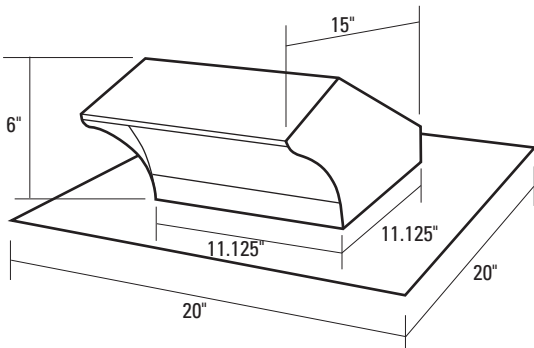

SPECIFICATIONS
ROOF CAPS
 ACCESSORIES

ROOF CAPS

Model PRC6R

Fits up to 6" round duct
 Backdraft damper with bird screen
 Aluminum construction

Model PRC8R

Fits up to 8" round duct
 Backdraft damper with bird screen
 Aluminum construction

Model PRC10R

Fits up to 10" round duct
 Backdraft damper with bird screen
 Aluminum construction

PROJECT							ARCHITECT		
LOCATION							ENGINEER		
CONTRACTOR							SUBMITTED BY		DATE
FAN NUMBER	MODEL NUMBER	CFM	IN W.C.	RPM	WATTS	AMPS	SONES	QTY	OPTIONAL EQUIPMENT & REMARKS