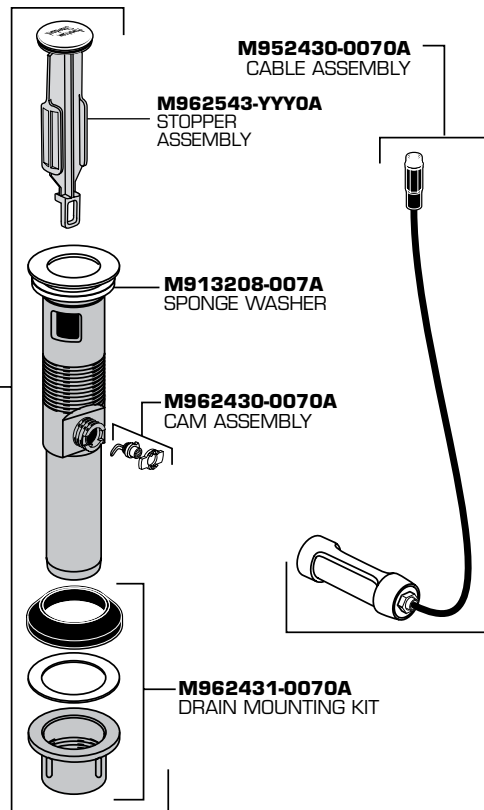

American Standard

COLONY SOFT CENTERSET FAUCET MODEL NUMBER

2275.403
2275.503

Replace the "YYY" with
appropriate finish code

CHROME	002
BRASS	099

HOT LINE FOR HELP

For toll-free information and answers to your questions, call:
1-800-442-1902
Weekdays 8:00 a.m. to 6:00 p.m. EST
IN CANADA 1-800-387-0369 (TORONTO 1-905-306-1093)
Weekdays 8:00 a.m. to 7:00 p.m. EST
IN MEXICO 01-800-839-12-00