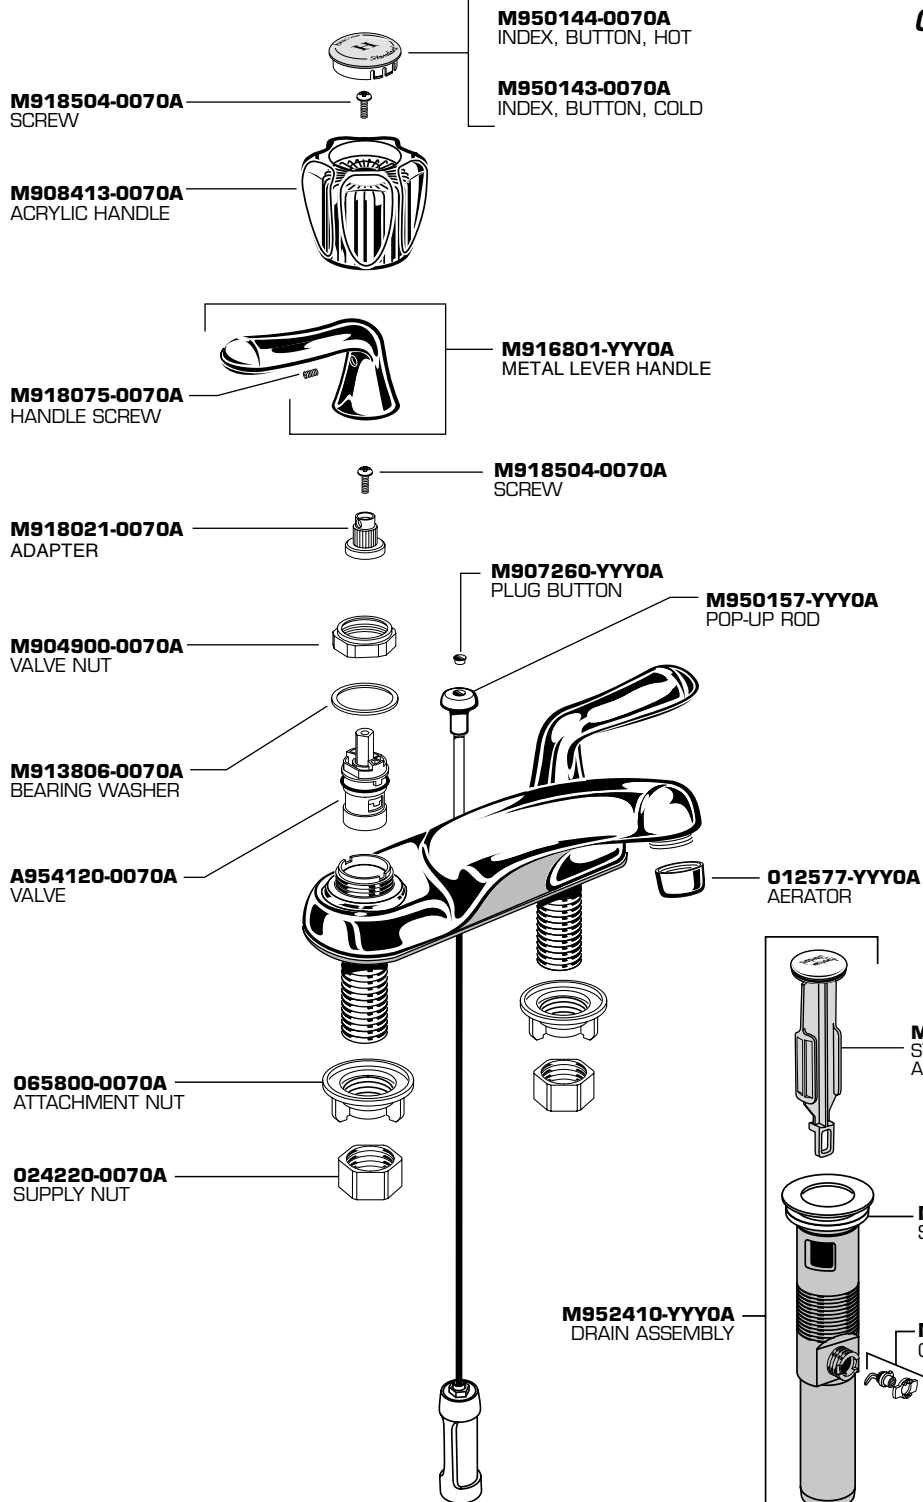

American Standard

COLONY SOFT CENTERSET FAUCET MODEL NUMBER

2275.403
2275.503

Replace the "YYY" with
appropriate finish code

CHROME	002
BRASS	099

HOT LINE FOR HELP

For toll-free information and answers to your questions, call:
1-800-442-1902
Weekdays 8:00 a.m. to 6:00 p.m. EST
IN CANADA 1-800-387-0369 (TORONTO 1-905-306-1093)
Weekdays 8:00 a.m. to 7:00 p.m. EST
IN MEXICO 01-800-839-12-00