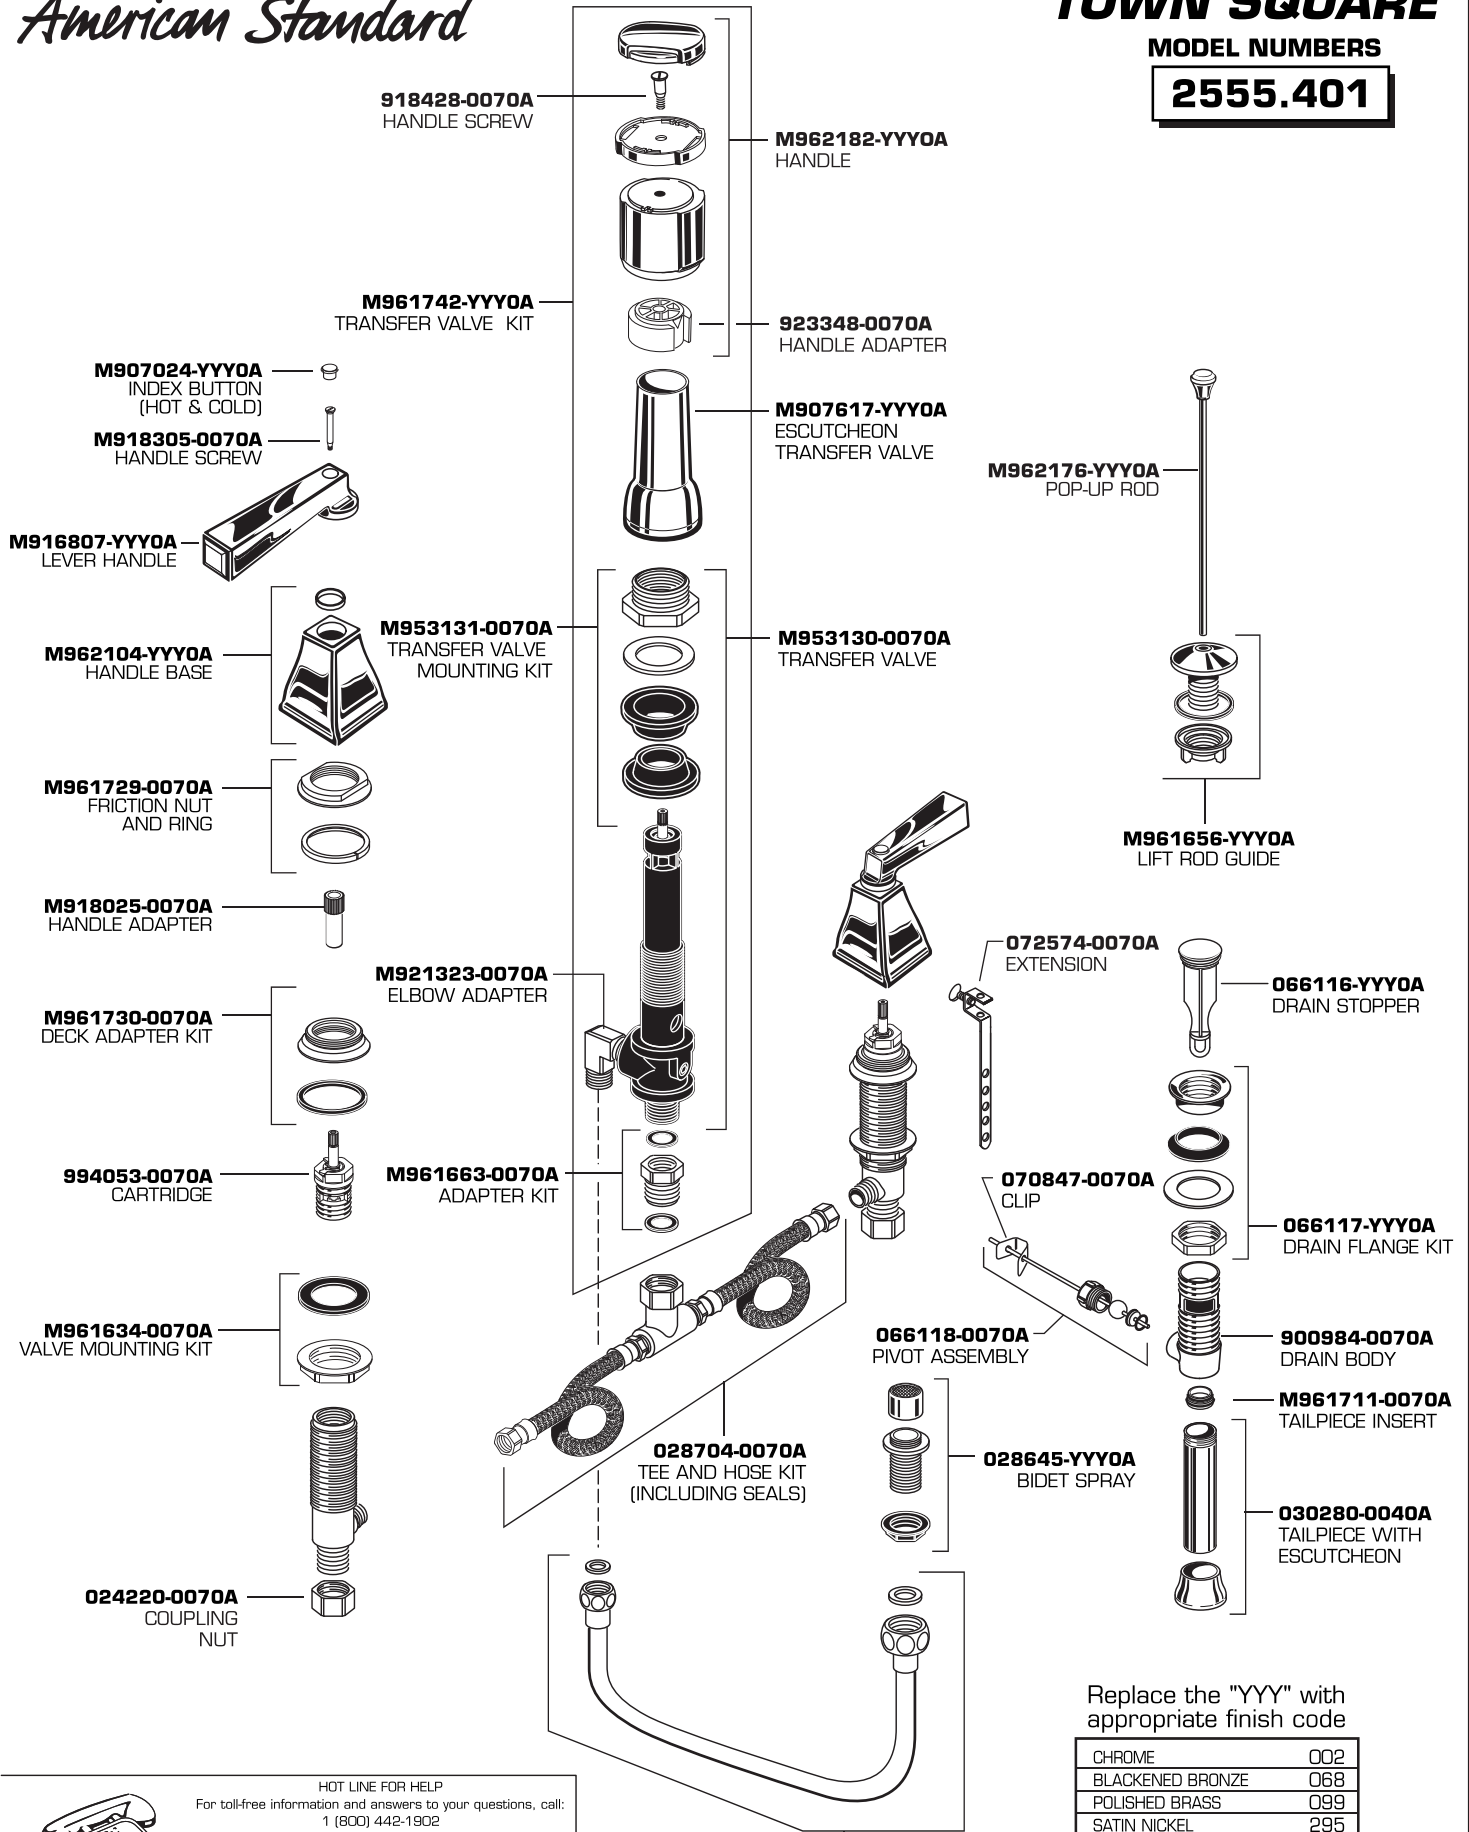

American Standard

TOWN SQUARE BIDET FITTING

MODEL NUMBER

2555.400

Replace the "YYY" with appropriate finish code

CHROME	002
BLACKENED BRONZE	068
POLISHED BRASS	099
SATIN NICKEL	295

HOT LINE FOR HELP
For toll-free information and answers to your questions, call:
1-800-442-1902
Weekdays 8:00 a.m. to 8:00 p.m. EST
IN CANADA 1-800-387-0369 (TORONTO 1-905-306-1093)
Weekdays 8:00 a.m. to 7:00 p.m. EST
IN MEXICO 01-800-839-1200

Product names listed herein are trademarks of American Standard Inc.
© American Standard Inc. 2002

M968263 REV. 1.1

American Standard

TOWN SQUARE

MODEL NUMBERS

2555.401

Replace the "YYY" with appropriate finish code

CHROME	002
BLACKENED BRONZE	068
POLISHED BRASS	099
SATIN NICKEL	295

HOT LINE FOR HELP
For toll-free information and answers to your questions, call:
1 (800) 442-1902
Weekdays 8:00 a.m. to 8:00 p.m. EST