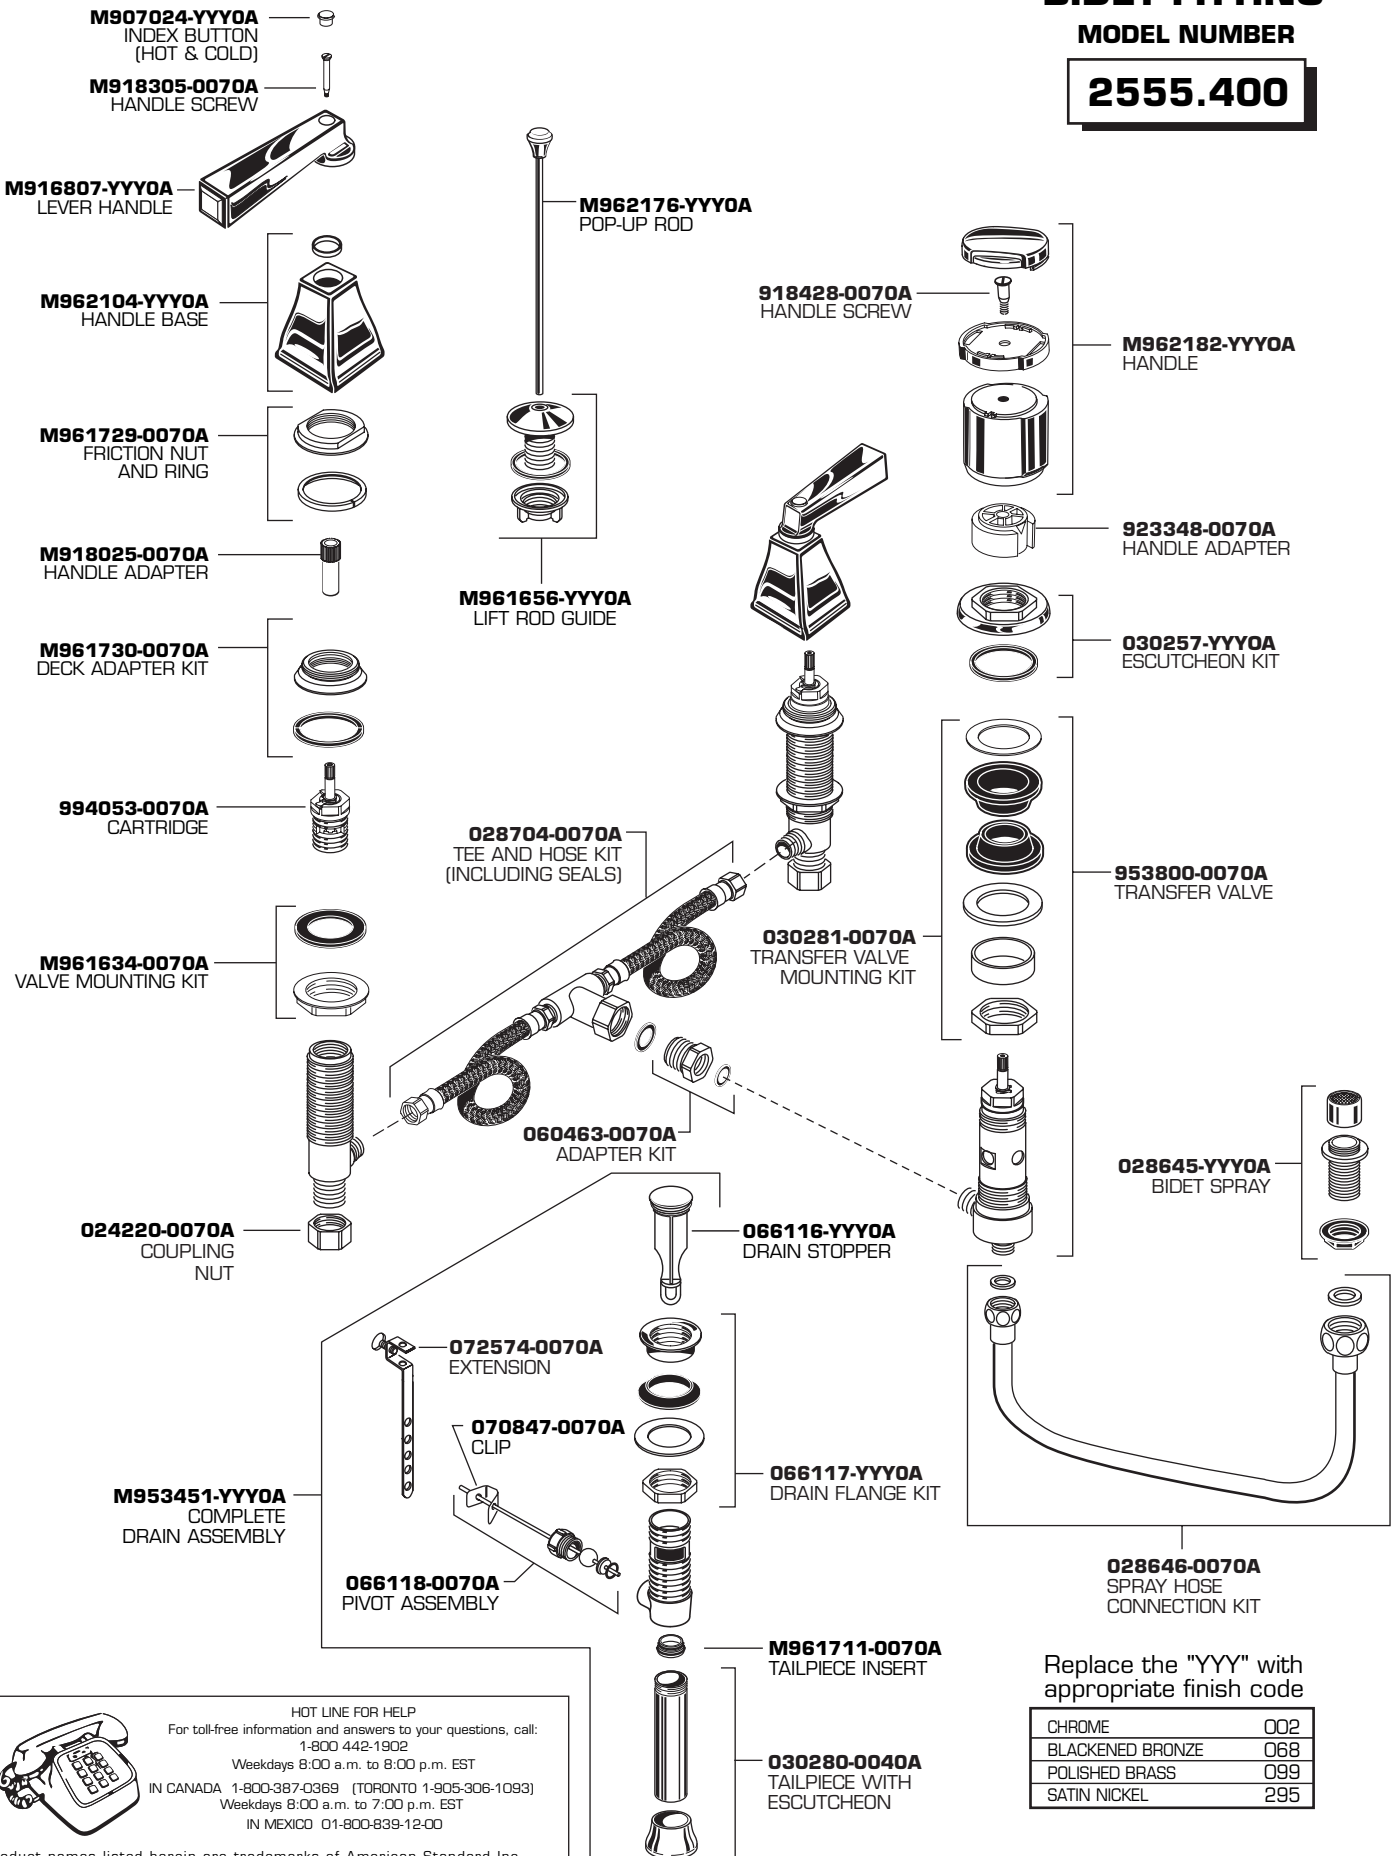

American Standard

TOWN SQUARE BIDET FITTING

MODEL NUMBER

2555.400

Replace the "YYY" with appropriate finish code

CHROME	002
BLACKENED BRONZE	068
POLISHED BRASS	099
SATIN NICKEL	295

HOT LINE FOR HELP
For toll-free information and answers to your questions, call:
1-800-442-1902
Weekdays 8:00 a.m. to 8:00 p.m. EST
IN CANADA 1-800-387-0369 (TORONTO 1-905-306-1093)
Weekdays 8:00 a.m. to 7:00 p.m. EST
IN MEXICO 01-800-839-1200

Product names listed herein are trademarks of American Standard Inc.
© American Standard Inc. 2002

M968263 REV. 1.1

American Standard

TOWN SQUARE

MODEL NUMBERS

2555.401

Replace the "YYY" with appropriate finish code

CHROME	002
BLACKENED BRONZE	068
POLISHED BRASS	099
SATIN NICKEL	295

HOT LINE FOR HELP
For toll-free information and answers to your questions, call:
1 (800) 442-1902
Weekdays 8:00 a.m. to 8:00 p.m. EST