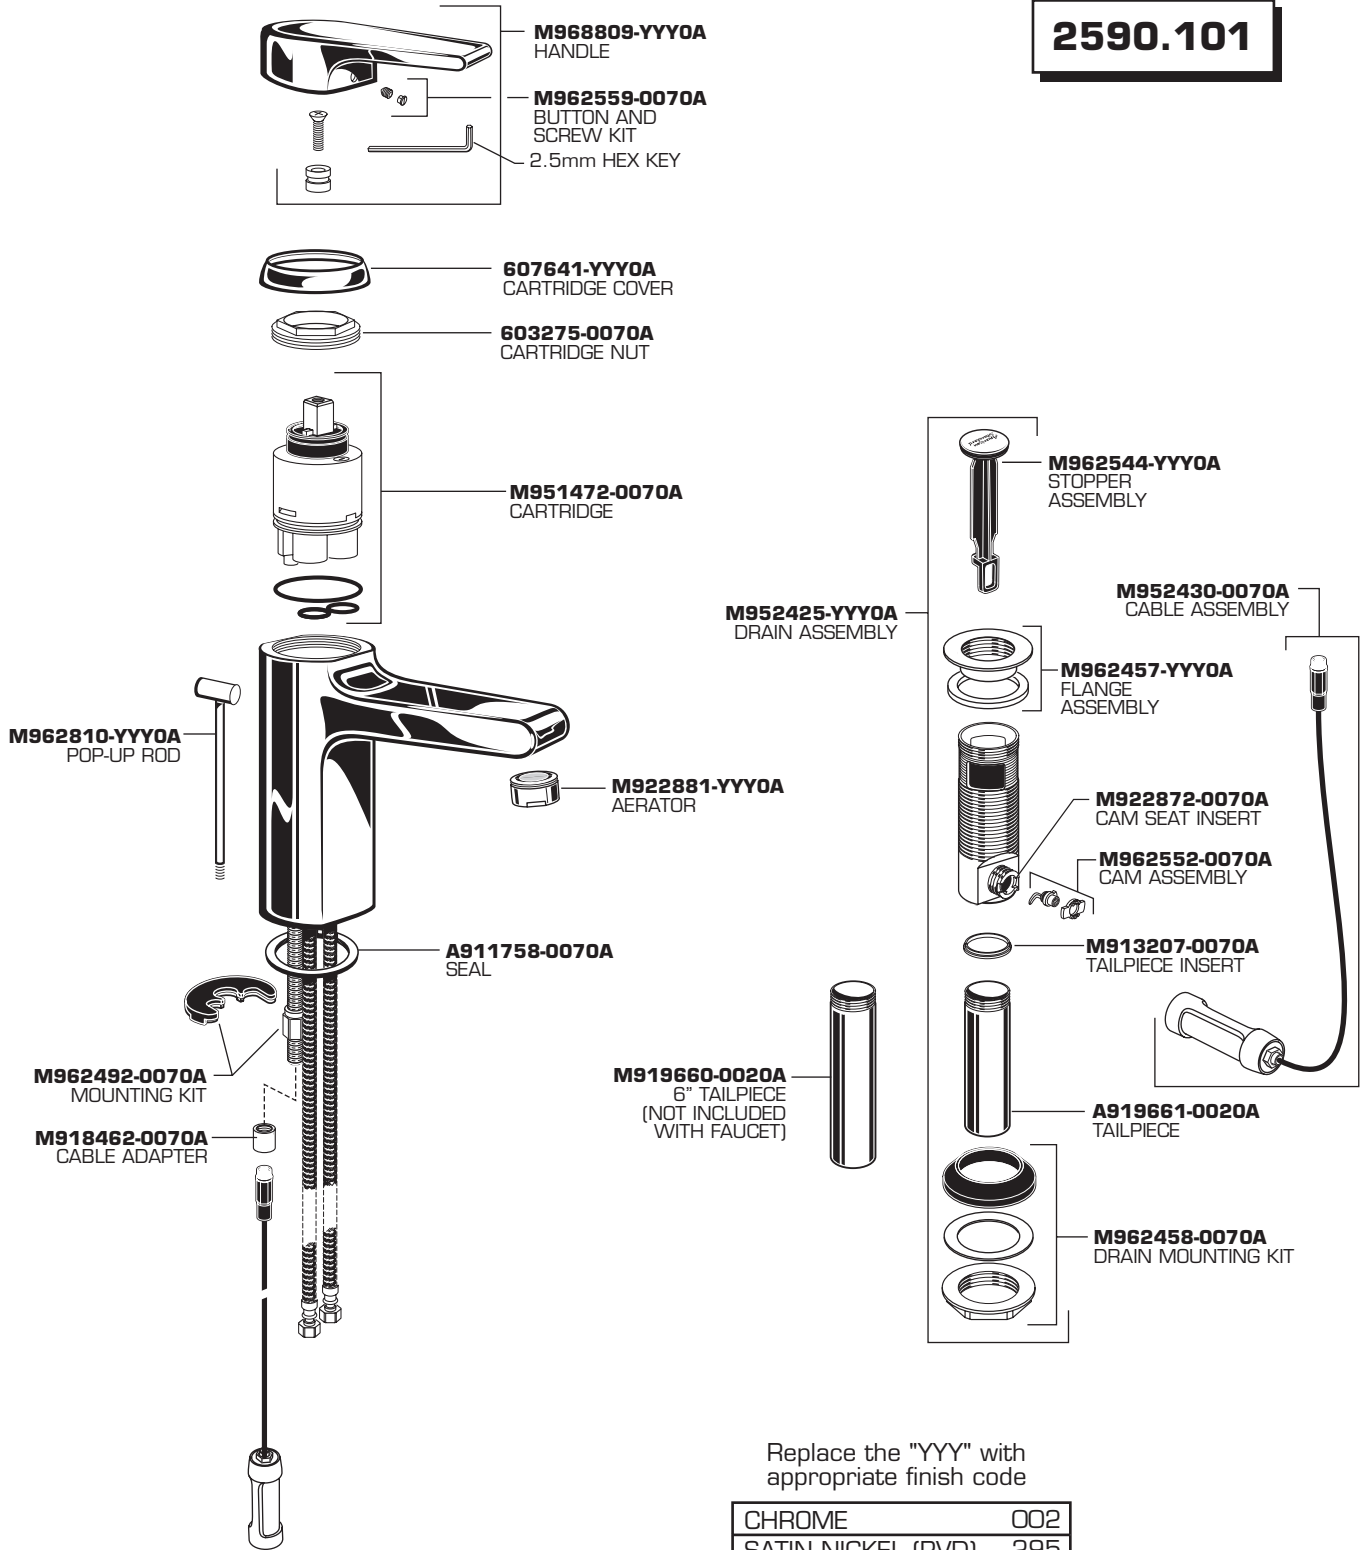

STUDIO Momoblock Lavatory Faucet with Pop-up Drain

MODEL NUMBERS

2590.101

HOT LINE FOR HELP
For toll-free information and answers to your questions, call:
1-800-442-1902
Weekdays 8:00 a.m. to 6:00 p.m. EST
IN CANADA 1-800-387-0369 (TORONTO 1-905-306-1093)
Weekdays 8:00 a.m. to 7:00 p.m. EST
IN MEXICO 01-800-839-1200