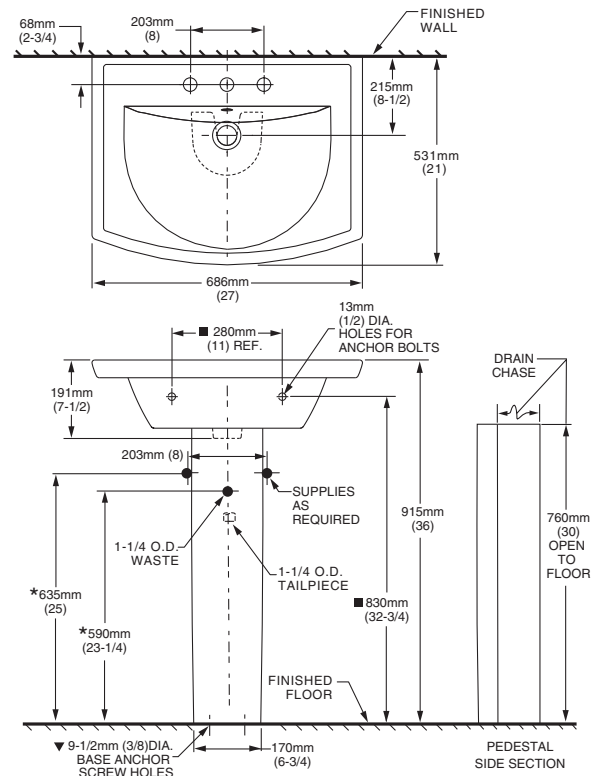

- 0404.800** Faucet holes on 203mm (8") centers (Illustrated)
- 0404.400** Faucet holes on 102mm (4") centers

Nominal Dimensions:

686 x 531 x 915mm
(27" x 21" x 36")

- 0404.008** Lavatory slab-203mm (8") centers
- 0404.004** Lavatory slab-102mm (4") centers
- 0010.000** Pedestal only

Bowl sizes:

483mm (19") wide,
305mm (12") front to back,
152mm (6") deep

Compliance Certifications -

Meets or Exceeds the Following Specifications:

- ASME A112.19.2 - 2008/CSA B45.1-08

To Be Specified:

- Color: White Bone Linen Black
- Faucet: 7038.801 Tropic Widespread
 7038.201 Tropic Centerset
- Faucet Finish:
 002 Polished Chrome
 295 Satin Nickel
- Supplies:
- 1-1/4" Trap:
- Nipple:

* See faucet section for additional models available

NOTES:

* DIMENSIONS SHOWN FOR LOCATION OF SUPPLIES AND "P" TRAPS ARE SUGGESTED.

▼ PEDESTAL ANCHORING SCREWS NOT INCLUDED.

■ SUITABLE FOR REINFORCEMENT ONLY. ACTUAL DIMENSIONS MUST BE TAKEN FROM FIXTURE.

FITTING NOT INCLUDED AND MUST BE ORDERED SEPARATELY. PROVIDE SUITABLE REINFORCEMENT FOR ALL WALL SUPPORTS. INSTALLATION INSTRUCTIONS SUPPLIED WITH LAVATORY.

IMPORTANT: Dimensions of fixtures are nominal and may vary within the range of tolerance established by ANSI Standard A112.19.2. These measurements are subject to change or cancellation. No responsibility is assumed for use of superseded or voided pages.