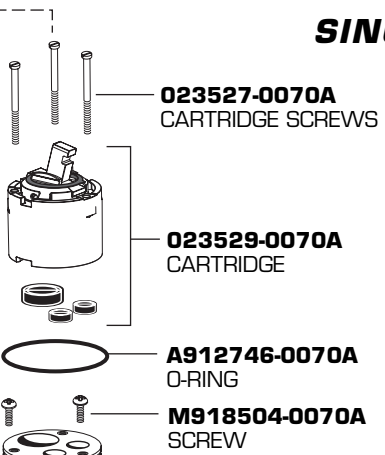

American Standard

LAKELAND
SINGLE CONTROL KITCHEN
PULL-OUT FAUCET

MODEL NUMBER

4114.100

M952250-YYY0A
 PULL-OUT SPRAY

M953052-0070A
 FLOW REGULATING
 CHECK VALVE

A922804-0070A
 SPRAY HOLDER

M901142-YYY0A
 BODY

M962301-0070A
 INTERNAL BODY
 AND SEAL

M962339-YYY0A
 ESCUTCHEON AND
 PUTTY PLATE

060467-0070A
 MOUNTING KIT

M962302-0020A
 SPRAY HOSE
 AND SEAL

A953051-0070A
 CHECK VALVE

A911714-0070A
 SEAL WASHER

050448-0070A
 WEIGHTS