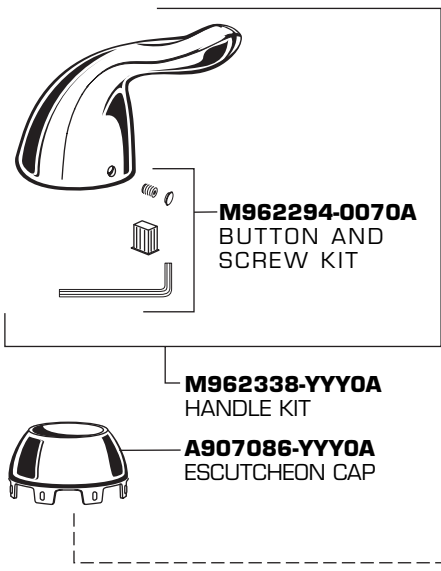

American Standard

LAKELAND
SINGLE CONTROL KITCHEN
PULL-OUT FAUCET

MODEL NUMBER

4114.100

M952250-YYY0A
 PULL-OUT SPRAY

M953052-0070A
 FLOW REGULATING
 CHECK VALVE

A922804-0070A
 SPRAY HOLDER

M901142-YYY0A
 BODY

M962301-0070A
 INTERNAL BODY
 AND SEAL

M962339-YYY0A
 ESCUTCHEON AND
 PUTTY PLATE

060467-0070A
 MOUNTING KIT

M962302-0020A
 SPRAY HOSE
 AND SEAL

A953051-0070A
 CHECK VALVE

A911714-0070A
 SEAL WASHER

050448-0070A
 WEIGHTS