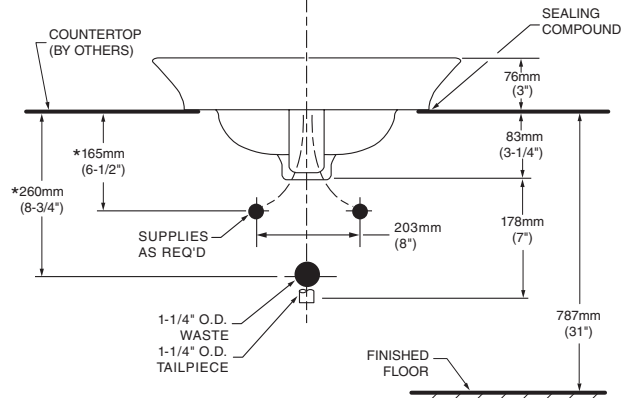

❑ 0670.312 Same as above with front overflow

Nominal Dimensions:
451mm (17-3/4") Round

Bowl sizes:

381mm (15") round
108mm (4-1/4") deep

Compliance Certifications -

Meets or Exceeds the Following Specifications:

- ASME A112.19.2-2008/CSA B45.1-08 for Vitreous China Fixtures

To Be Specified:

- ❑ Color: ❑ White ❑ Bone ❑ Linen ❑ Black
- ❑ Faucet*:
- ❑ Faucet Finish:
- ❑ Supplies:
- ❑ 1-1/4" Trap:

* See faucet section for additional models available

NOTES:

* DIMENSIONS SHOWN FOR LOCATION OF SUPPLIES AND "P" TRAP ARE SUGGESTED. FITTINGS NOT INCLUDED WITH FIXTURE AND MUST BE ORDERED SEPARATELY. FOR COUNTERTOP CUTOUT AND INSTALLATION INSTRUCTIONS USE TEMPLATE SUPPLIED WITH SINK.

IMPORTANT: Dimensions of fixtures are nominal and may vary within the range of tolerances established by ANSI Standard A112.19.2. These measurements are subject to change or cancellation. No responsibility is assumed for use of superseded or voided pages.