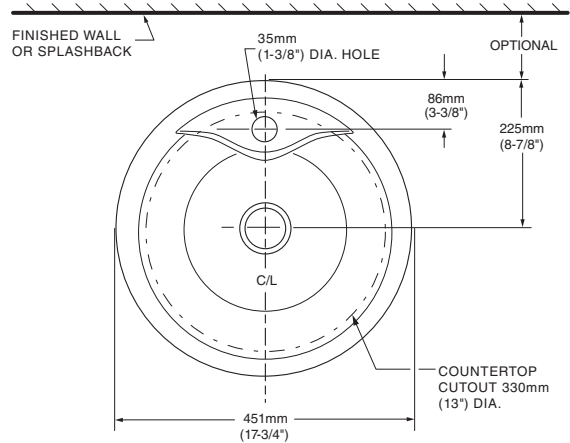

❑ 0670.312 Same as above with front overflow

Nominal Dimensions:
451mm (17-3/4") Round

Bowl sizes:

381mm (15") round
108mm (4-1/4") deep

Compliance Certifications -

Meets or Exceeds the Following Specifications:

- ASME A112.19.2-2008/CSA B45.1-08 for Vitreous China Fixtures

To Be Specified:

- ❑ Color: ❑ White ❑ Bone ❑ Linen ❑ Black
- ❑ Faucet*:
- ❑ Faucet Finish:
- ❑ Supplies:
- ❑ 1-1/4" Trap:

* See faucet section for additional models available

NOTES:

* DIMENSIONS SHOWN FOR LOCATION OF SUPPLIES AND "P" TRAP ARE SUGGESTED. FITTINGS NOT INCLUDED WITH FIXTURE AND MUST BE ORDERED SEPARATELY. FOR COUNTERTOP CUTOUT AND INSTALLATION INSTRUCTIONS USE TEMPLATE SUPPLIED WITH SINK.

IMPORTANT: Dimensions of fixtures are nominal and may vary within the range of tolerances established by ANSI Standard A112.19.2. These measurements are subject to change or cancellation. No responsibility is assumed for use of superseded or voided pages.