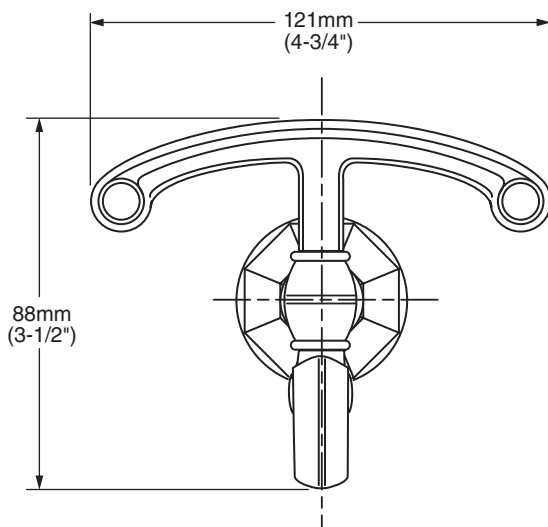

MODEL NUMBER:

□ 6028.210 Robe Hook

Available Finishes

.002	Polished Chrome
.295	Satin Nickel

PRODUCT FEATURES:

Heavy Duty Construction: Highest quality materials for durability & long life.

Pivoting Design: Can hang 2 or more items with ease.

Concealed Mounting: No exposed set screws.

Materials of Construction: Body and escutcheon - zinc.

Easy to Install.

Durability of Finishes: Chrome and PVD finishes will never tarnish.

SUGGESTED SPECIFICATION:

Robe hook shall feature heavy - duty construction. Shall feature concealed mounting with no exposed set screws. Bottom Hook shall pivot 180°. Shall be American Standard Model # 6028.210.____.

American Standard