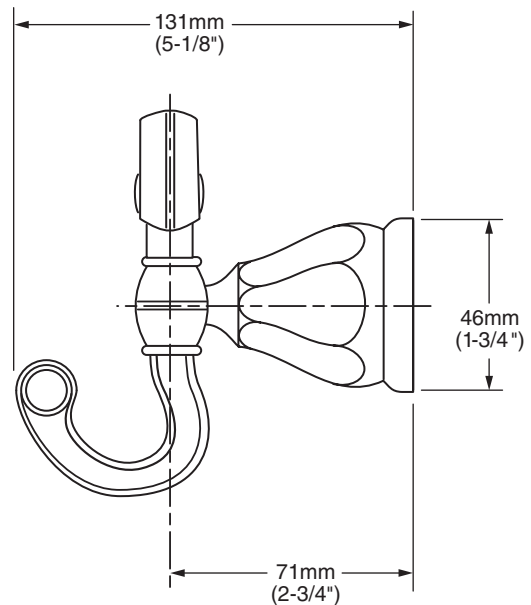

MODEL NUMBER:

□ 6028.210 Robe Hook

Available Finishes

.002	Polished Chrome
.295	Satin Nickel

PRODUCT FEATURES:

Heavy Duty Construction: Highest quality materials for durability & long life.

Pivoting Design: Can hang 2 or more items with ease.

Concealed Mounting: No exposed set screws.

Materials of Construction: Body and escutcheon - zinc.

Easy to Install.

Durability of Finishes: Chrome and PVD finishes will never tarnish.

SUGGESTED SPECIFICATION:

Robe hook shall feature heavy - duty construction. Shall feature concealed mounting with no exposed set screws. Bottom Hook shall pivot 180°. Shall be American Standard Model # 6028.210.____.

American Standard