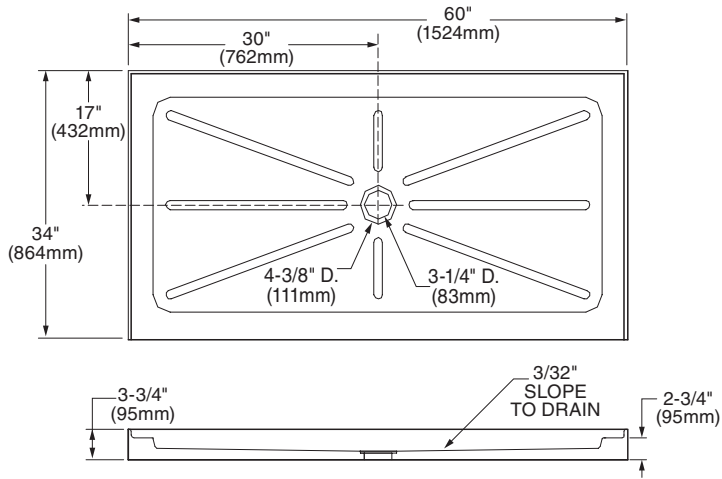

#### Nominal Dimensions:

60" x 34" x 2-3/4"  
(1524 x 863 x 70mm)

#### Meets or Exceeds the Following Specifications:

- ANSI Z124.1.2
- ASTM E-84 for Flammability and Smoke Density
- IAPMO UPC

SEE REVERSE SIDE FOR ROUGHING-IN DIMENSIONS

**6034S1.STC.020 Center Drain**

**6034S1.STL.020 Left Hand Drain**