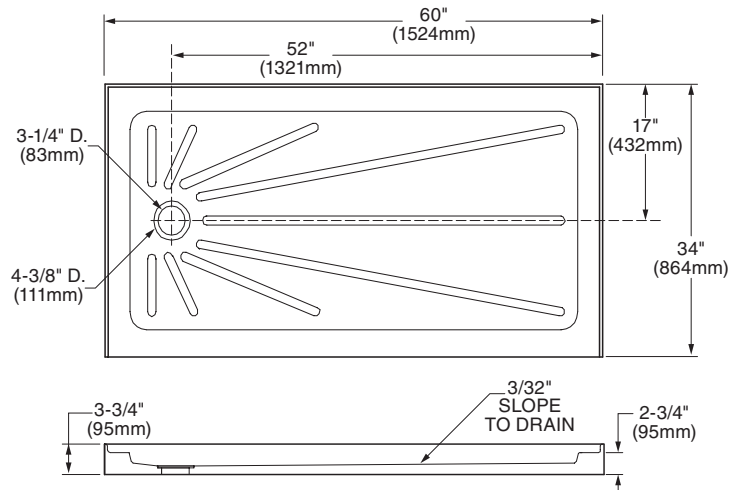

#### Nominal Dimensions:

60" x 34" x 2-3/4"  
(1524 x 863 x 70mm)

#### Meets or Exceeds the Following Specifications:

- ANSI Z124.1.2
- ASTM E-84 for Flammability and Smoke Density
- IAPMO UPC

SEE REVERSE SIDE FOR ROUGHING-IN DIMENSIONS

**6034S1.STC.020 Center Drain**

**6034S1.STL.020 Left Hand Drain**