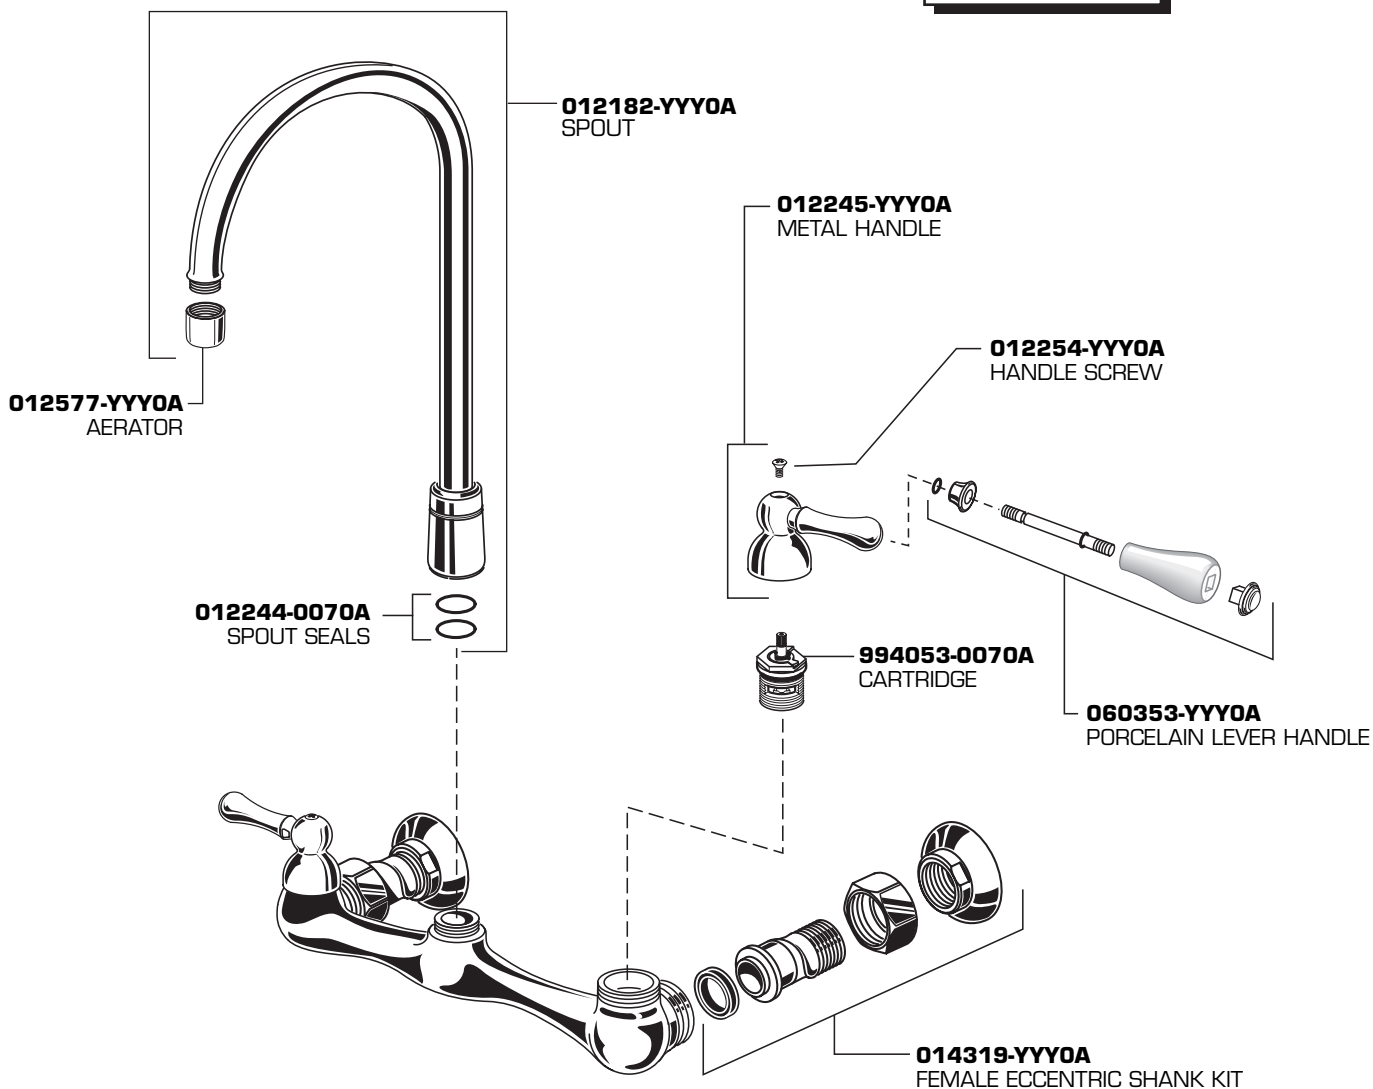

American Standard

**Exposed Wall Mount
Sink Faucet with Gooseneck Spout**

MODEL NUMBER

**7293.152
7293.252**

Replace the "YYY" with appropriate finish code

CHROME	002
POLISHED BRASS	099

HOT LINE FOR HELP
For toll-free information and answers to your questions, call:
1 (800) 442-1902
Weekdays 8:00 a.m. to 8:00 p.m. EST
IN CANADA 1-800-387-0369 (TORONTO 1-905-306-1093)
Weekdays 8:00 a.m. to 7:00 p.m. EST
IN MEXICO 01-800-839-1200

Product names listed herein are trademarks of American Standard Inc.
© American Standard Inc. 2002

5

EverClean™ Finish Care Instructions

American Standard's EverClean finish will wipe clean with a soft, dry cloth. A soft cloth with clean water may also be used, if desired. No additional cleaning products are required.