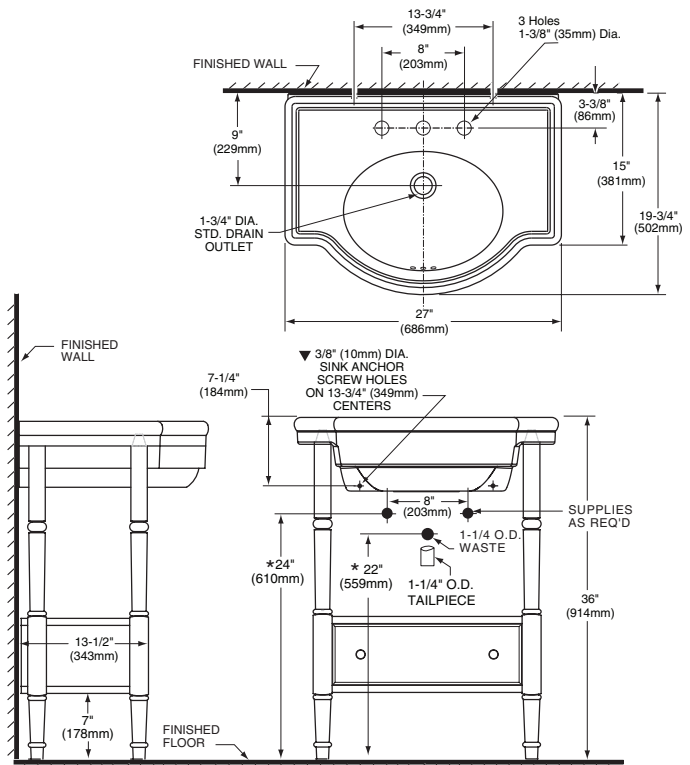

**RETROSPECT COLLECTION® WASHSTAND**

- Retrospect Collection® pedestal top with period reproduction of classic dry sink wood washstand
- Washstand/pedestal top with faucet holes on 8" (203mm) center
- Turned leg detailing with lower drawer storage in White finish
- Select hardwood solids construction
- Right Height™ for greater comfort during use
- Part of design matched Retrospect Collection®

**Nominal Dimensions with Sink:**

27" x 19-3/4" x 36"  
 (686 x 502 x 914mm)

**Compliance Certifications -**

**Meets or Exceeds the Following Specifications:**

- ASME A112.19.9M for Non-Vitreous Ceramic Fixtures
- CAN/CSA B45 Series

**To Be Specified:**

- Color: White only
- Recommended Faucet: 2373.701
- Faucet Finish:
- Supplies:
- 1-1/4" Trap: 752683-495
- P Trap Finish:

**NOTES:**  
 \* DIMENSIONS SHOWN FOR LOCATION OF SUPPLIES AND "P" TRAP ARE SUGGESTED.  
 ▼ ANCHOR SCREWS FOR LAVATORY AND PEDESTAL NOT INCLUDED.  
 - FITTINGS NOT INCLUDED AND MUST BE ORDERED SEPARATELY.  
 PROVIDE SUITABLE REINFORCEMENT FOR ALL WALL SUPPORTS.

**IMPORTANT:** Dimensions of fixtures are nominal and may vary within the range of tolerances established by ANSI Standard A112.19.9M. These measurements are subject to change or cancellation. No responsibility is assumed for use of superseded or voided pages.