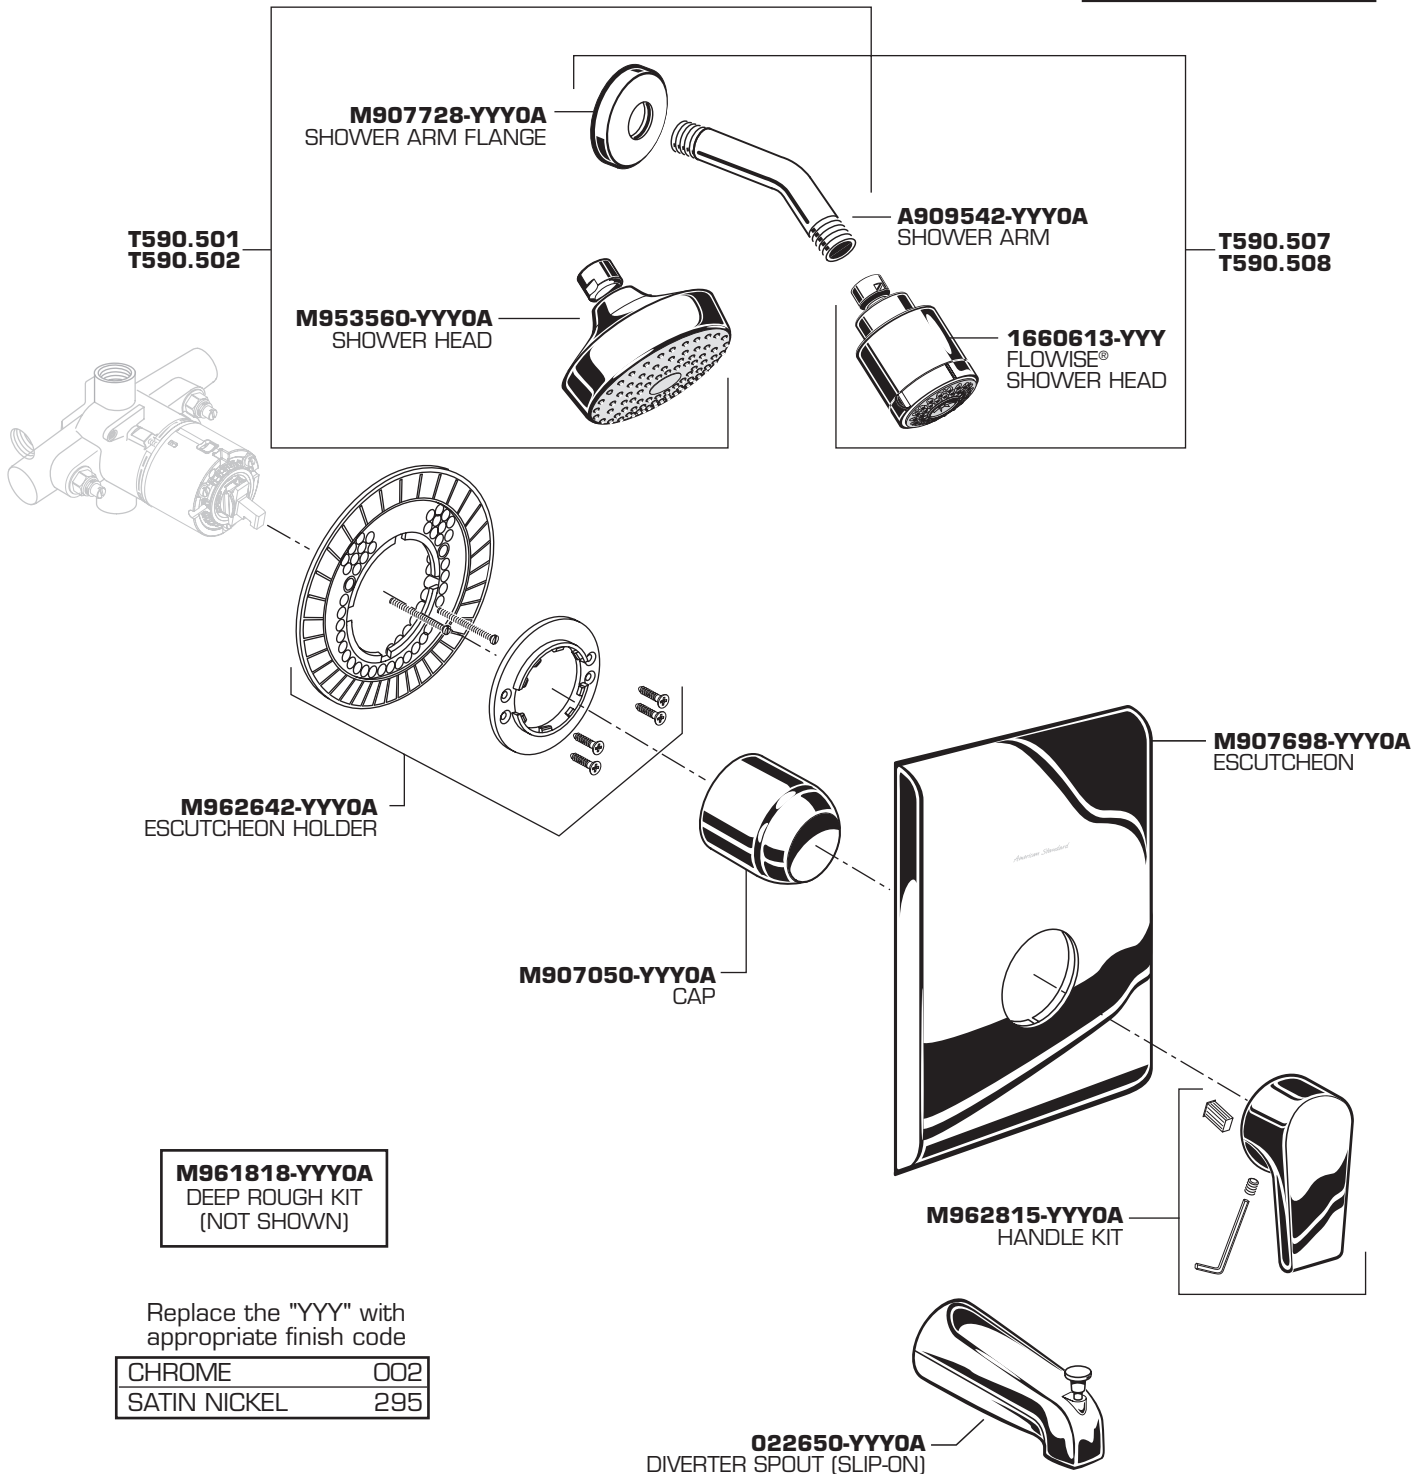

American Standard

STUDIO PRESSURE BALANCING BATH AND SHOWER TRIM KITS MODEL NUMBER

T590.50X

Replace the "YYY" with appropriate finish code

CHROME	002
SATIN NICKEL	295

HOT LINE FOR HELP
For toll-free information and answers to your questions, call:
1 (800) 442-1902
Weekdays 8:00 a.m. to 6:00 p.m. EST
IN MEXICO 01-800-839-1200
IN CANADA 1-800-387-0369 (TORONTO 1-905-306-1093)
Weekdays 8:00 a.m. to 7:00 p.m. EST

Product names listed herein are trademarks of American Standard Inc.
© AS America, Inc. 2009

M968628 REV.1.3