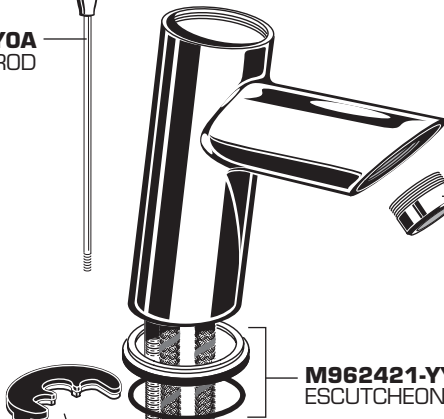

SERIN™ PETITE MONOBLOCK LAVATORY FITTING

MODEL NUMBER

2064.131

M964247-YYY0A
HANDLE KIT

607641-YYY0A
CARTRIDGE CAP

603275-0070A
CARTRIDGE NUT

M954878-0070A
CARTRIDGE

Replace the "YYY" with appropriate finish code

CHROME	002
SATIN NICKEL	295

M964233-YYY0A
POP-UP ROD

M922881-YYY0A
AERATOR

M962421-YYY0A
ESCUTCHEON KIT

M962492-0070A
MOUNTING KIT

M918462-0070A
CABLE ADAPTER

M952425-YYY0A
DRAIN ASSEMBLY

2064101P
ESCUTCHEON PLATE

M962544-YYY0A
STOPPER ASSEMBLY

M952430-0070A
CABLE ASSEMBLY

M962457-YYY0A
FLANGE ASSEMBLY

M922872-0070A
CAM SEAT INSERT

M962552-0070A
CAM ASSEMBLY

M913207-0070A
TAILPIECE INSERT

A919661-0020A
TAILPIECE

M962458-0070A
DRAIN MOUNTING KIT