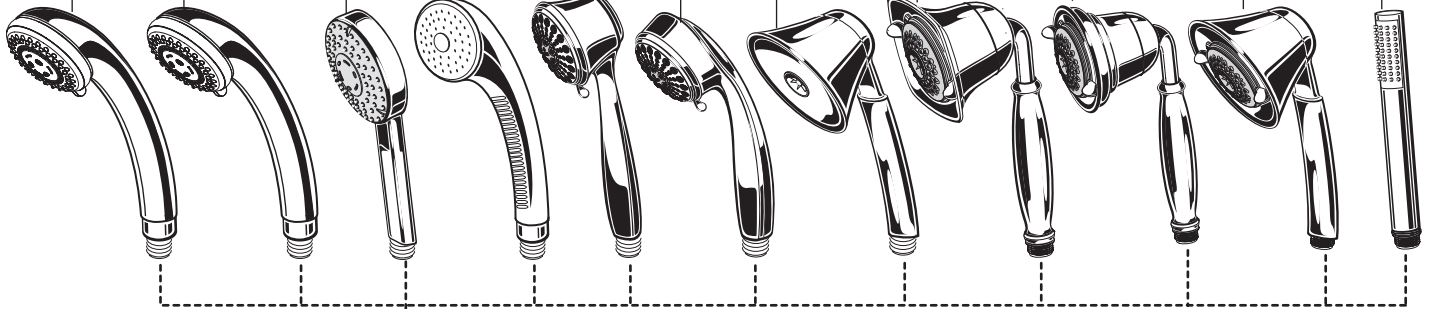

**1660500.XXX**  
HAND SHOWER

**1660550.XXX**  
HAND SHOWER

**1660628.XXX**  
HAND SHOWER

**1660741.XXX**  
HAND SHOWER

**1660143.XXX**  
HAND SHOWER

**A950646-YYY0A**  
HAND SHOWER

**1660502.XXX**  
HAND SHOWER

**1660505.XXX**  
HAND SHOWER

**1660638.XXX**  
HAND SHOWER

**1660843.XXX**  
HAND SHOWER

**1660743.XXX**  
HAND SHOWER

**8888037.YYY**  
WALL SUPPLY

**M962520-YYY0A**  
CHECK VALVE

**030782-0020A**  
HOSE KIT

**M962506-YYY0A**  
SUPPORT BRACKET

**M962507-YYY0A**  
HAND SHOWER HOLDER

**M919213-YYY0A**  
24" SLIDE BAR

**M919211-YYY0A**  
36" SLIDE BAR

**M950105-0070A**  
HARDWARE KIT

Replace the "YYY" and "XXX" with appropriate finish code