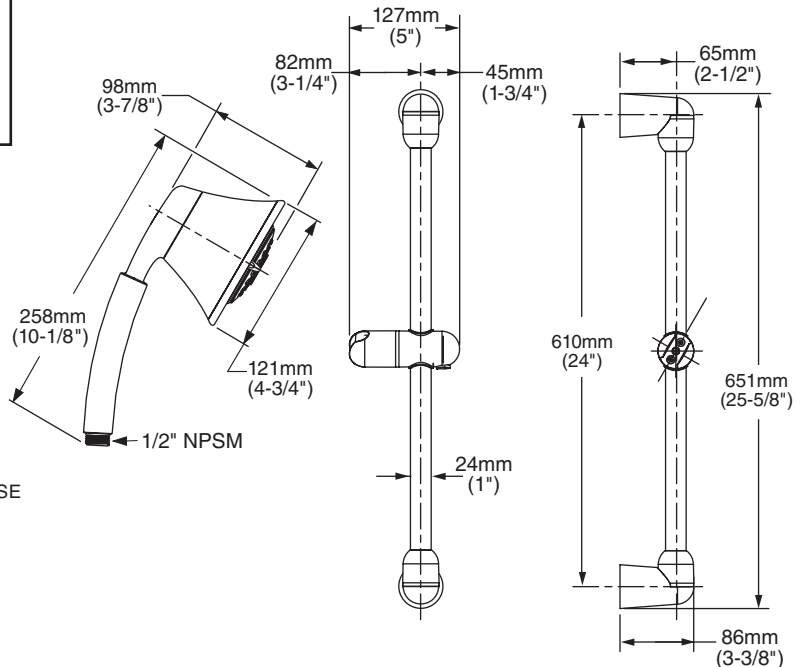

**MODEL NUMBER:**

☐ **1662.743 FloWise Transitional Shower System Kit**

Includes:

- FloWise Transitional 3-function Hand Shower
- Hose
- Wall Supply
- Standard Slide Bar

**GENERAL DESCRIPTION:**

Complete shower system kit includes: a wall supply with 1/2" NPT female inlet, 1/2" NPSM male outlet; a 59" (1500mm) shower hose; a FloWise water saving hand shower; and a 25" standard slide bar. Hand shower adjusts from an Ultra Water Saving Turbine Spray at 1.5gpm to a Combination spray at 2.0gpm to a Full spray at 2.0gpm. Hand shower uses 40% less water when in Ultra Water Saving mode and 20% when in Combination or Full spray modes. Hand Shower rated at 2.0gpm/7.6L/min. maximum flow rate. Auto Return feature always returns hand shower to 1.5gpm Ultra Water Saving mode when water is turned off. Hand shower always starts in Ultra Water Saving mode. Adjustable shower holder can be set at any height or position along the bar and angle up to 45°.

**SLIDE BAR**

**Simple Height Adjustment:** Allows positioning of the personal shower anywhere along the bar.

**SELECTION OF FINISHES**

**Available Finishes:** Wide range of durable finishes.

**SUGGESTED SPECIFICATION:**

Shower system shall feature a wall supply with 1/2" NPT female inlets, 1/2" NPSM male outlet, 59" hose, water saving hand shower and a 25" standard slide bar. Hand shower shall save up to 40% in water usage. Hand shower shall always start at 1.5gpm/5.7L/min. and have multiple functions for user's personal selection. Fitting shall be American Standard Model # 1662.743.\_\_\_\_\_.