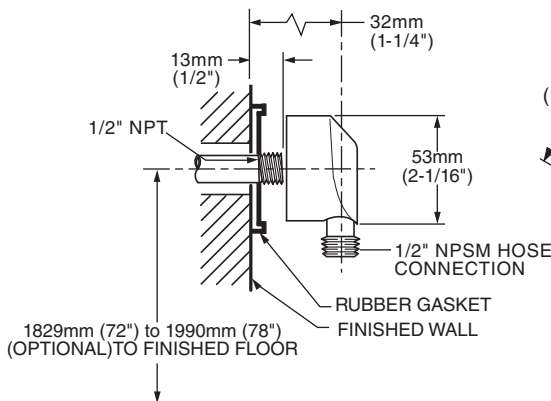

**MODEL NUMBER:**

☐ **1662.743 FloWise Transitional Shower System Kit**

Includes:

- FloWise Transitional 3-function Hand Shower
- Hose
- Wall Supply
- Standard Slide Bar

**GENERAL DESCRIPTION:**

Complete shower system kit includes: a wall supply with 1/2" NPT female inlet, 1/2" NPSM male outlet; a 59" (1500mm) shower hose; a FloWise water saving hand shower; and a 25" standard slide bar. Hand shower adjusts from an Ultra Water Saving Turbine Spray at 1.5gpm to a Combination spray at 2.0gpm to a Full spray at 2.0gpm. Hand shower uses 40% less water when in Ultra Water Saving mode and 20% when in Combination or Full spray modes. Hand Shower rated at 2.0gpm/7.6L/min. maximum flow rate. Auto Return feature always returns hand shower to 1.5gpm Ultra Water Saving mode when water is turned off. Hand shower always starts in Ultra Water Saving mode. Adjustable shower holder can be set at any height or position along the bar and angle up to 45°.

**SLIDE BAR**

**Simple Height Adjustment:** Allows positioning of the personal shower anywhere along the bar.

**SELECTION OF FINISHES**

**Available Finishes:** Wide range of durable finishes.

**SUGGESTED SPECIFICATION:**

Shower system shall feature a wall supply with 1/2" NPT female inlets, 1/2" NPSM male outlet, 59" hose, water saving hand shower and a 25" standard slide bar. Hand shower shall save up to 40% in water usage. Hand shower shall always start at 1.5gpm/5.7L/min. and have multiple functions for user's personal selection. Fitting shall be American Standard Model # 1662.743.\_\_\_\_\_.