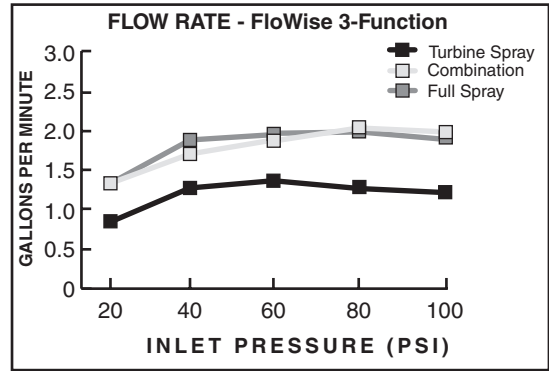

CODES AND STANDARDS

Install as required to comply with local code requirements.

ASME A112.18.1
CSA 125

Product Number	Description	Finish Options			
		Polished Chrome	PVD Blackened Bronze	PVD Stainless Steel	PVD Satin Nickel
		002	068	075	295
1662.743	FloWise Transitional Shower System Kit. Contains FloWise Transitional 3-function hand shower, hose, wall supply and standard slide bar.