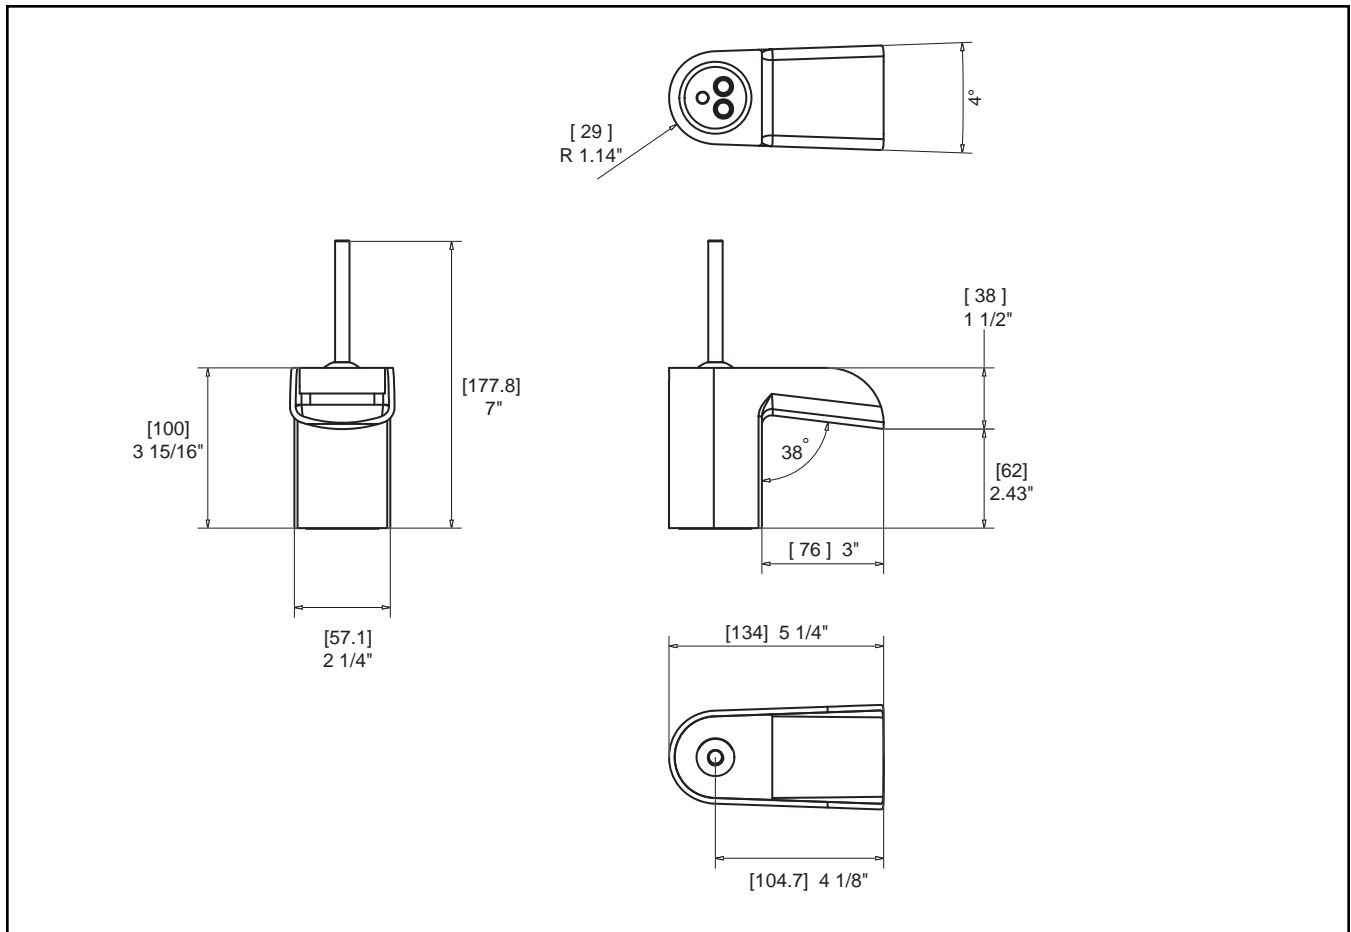

TECHNICAL SPECIFICATIONS

- Solid brass construction
- High quality finishing
- 4 1/8" spout C to C
- Presto pop up drain
- Single lever
- 2GPM water conservation aerator
- CSA approved

SERVICE PARTS