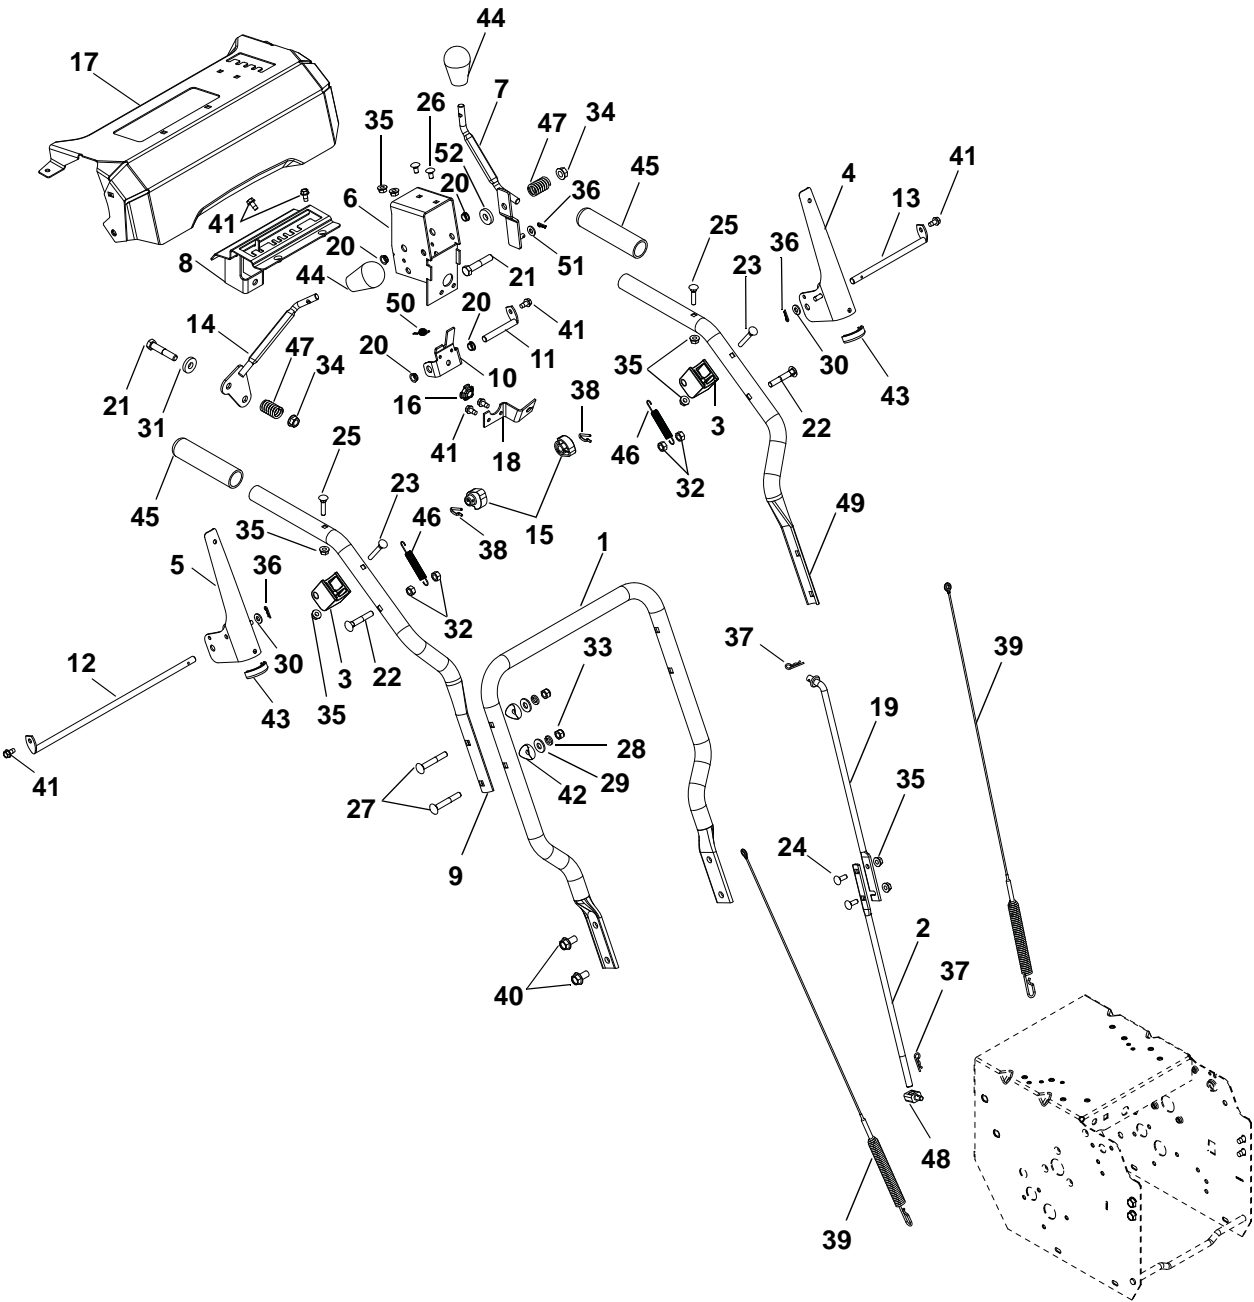

HANDLEBARS AND CONTROLS

Model All

Item	Part No.	Qty.	Description
1	00597451	1	Handlebar, Lower
2	04425767	1	Rod, Shift, Lower
3	04310100	2	Clutch Paddle Block
4	04310451	1	Clutch Handle, Left Hand
5	04310551	1	Clutch Handle, Right Hand
6	04316651	1	Bracket Interlock
7	04317300	1	Lever, Deflector (920402, 403, 314)
8	04317751	1	Detent Plate
9	04318351	1	Handlebar, Upper, Right Hand
10	04320400	1	Interlock Arm