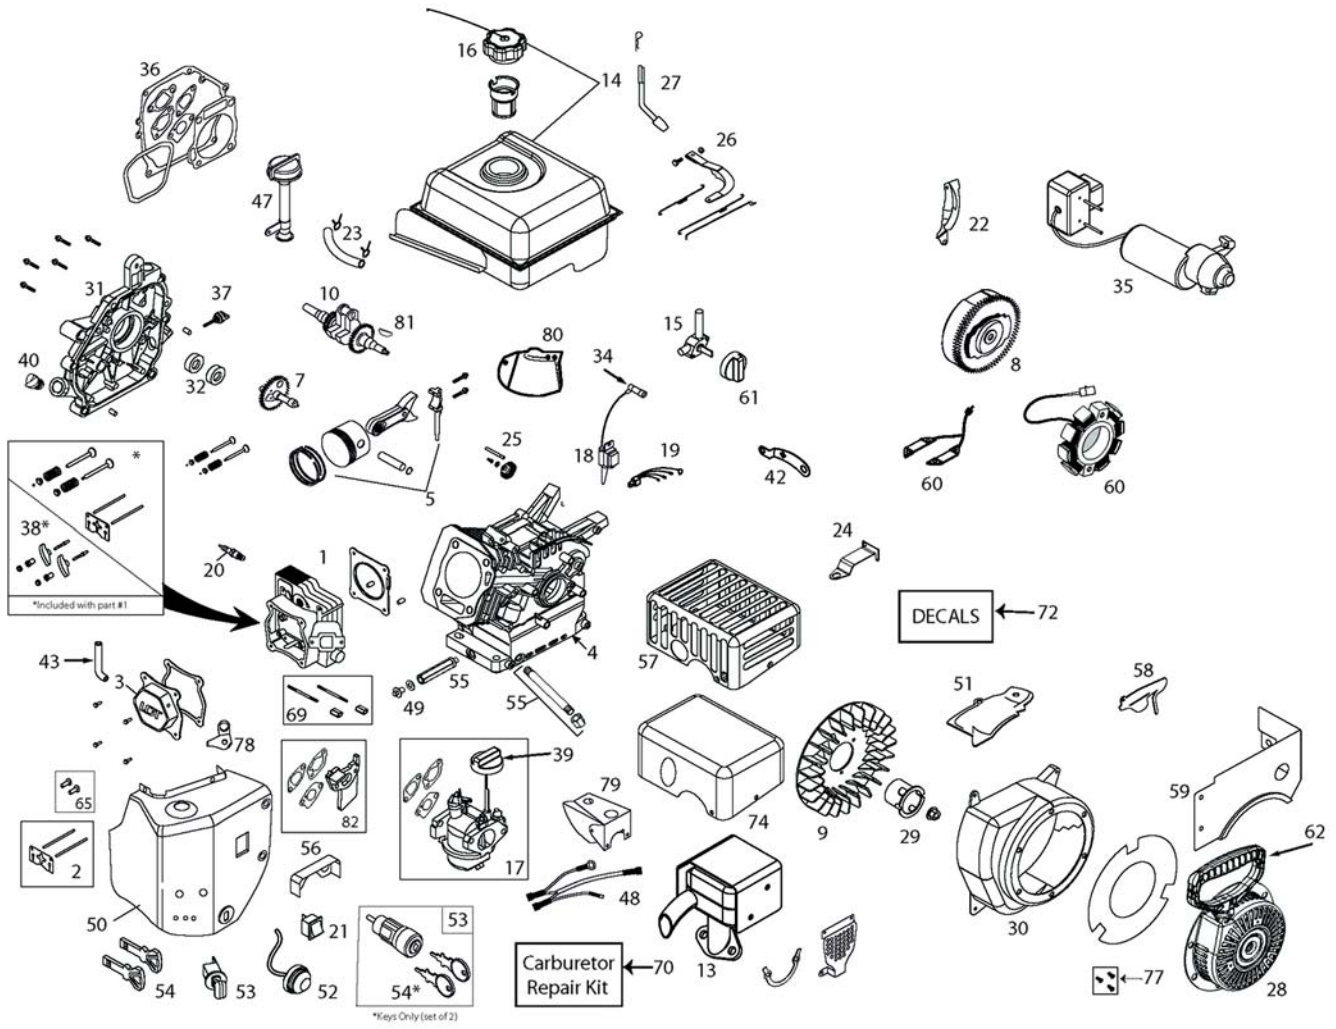

ENGINE - 08200424

Model 920313, 314, 324

ENGINE - 08200424

Model 920313, 314, 324

Item	Part No.	Qty.	Description
1	20001218	1	Cylinder Head Assembly - 208cc (incl. Gasket)
2	20001219	1	Push Rod & Plate Kit (208cc)(incl. valve cover gskt)
3	20001250	1	Valve Cover (208cc) (incl. Gasket)
4	20001003	1	Cylinder - 208cc Gen II Snow
5	20001222	1	Piston & Rod Assembly (208cc)
6	20001223	1	Connecting Rod Assembly (208cc)
7	20001224	1	Camshaft - MCR (208cc) (incl. cover gasket)
8	20001035	1	Flywheel - Electric Start (2-charging magnets) (208cc)
9	20001248	1	Cooling Fan - Flywheel (Plastic - 208cc)
10	20001072	1	Crankshaft (#18 Keyed 208cc Snow)
11			
12			
13	20001016	1	Muffler Assembly-Gen II Snow
14	20001025	1	Fuel Tank (208cc-Snow) (2.7L Black w/Plastic Cap - GEN II)
15	20001162	1	Fuel Tank On/Off Valve - GEN II Snow
16	07500112	1	Fuel Tank Cap - Black Click Style (Vented)
17	20001027	1	Carburetor (L10-1) (GEN II Snow 208cc- w/gskts & spacer)
18	20001067	1	Ignition Coil Kit (incl. ref. 19) (2-piece ignition)
19	20001034	1	CDI Module - Black Box (used on 2-pc ignition system)
20	20001246	1	Spark Plug
21	20001033	1	On/Off Switch - Rocker
22	20001059	1	Shield - Flywheel - Electric Start - Snow
23	20001252	1	Fuel Hose Kit (1/4" ID x 318mm - SS Snow)
24	20001011	1	Speed Control Bracket (Fixed)
25	20001236	1	Governor Gear Assembly (136/208cc)
26	20001237	1	Governor Arm & Link Kit (208cc Snow - 3600 Fixed RPM)7200012381Governor Arm Paddle
27			
28	20001054	1	Recoil Starter (Round Style-Black) 136/208cc GEN II Snow
29	20001056	1	Starter Cup (use with Round Style Starter) (208cc Snow)
30	20001057	1	Blower Housing - Black Electric Start w/weldnut (208cc) (SN >1165H0313865)
31	20001240	1	Crankcase Cover Assy-HOFT (Threaded) (incl. gasket) (SN <1265H0519257)
32	20001247	1	Oil Seal Kit (2 Pcs for 3/4-inch crankshaft)
33			
34	20001158	1	Spark Plug Boot - with metal shield (Snow)
35	20001037	1	230V Electric Starter (208cc Gen II)
36	20001249	1	Engine Gasket Kit (208cc)
37	20001244	1	Small Black Oil Dipstick (Plastic)
38	20001221	1	Rocker Arm Kit (208cc)(incl. gasket)
39	20001145	1	Choke Control Knob (GEN II Red)
40	20001243	1	Non-Removable Plastic Plug (136/208/254cc)
41	20001254	1	Poly Pre-Filter (use with "P" Air Cleaner) (136/208cc)
42	20001032	1	CDI Box Mtg Bracket-Snow
43	20001251	1	Breather Tube (136/208/254cc)
44	20001242	1	High Oil-Fill Tube/Dipstick (Threaded) (SN <1265H0519257)
45			
46			
47