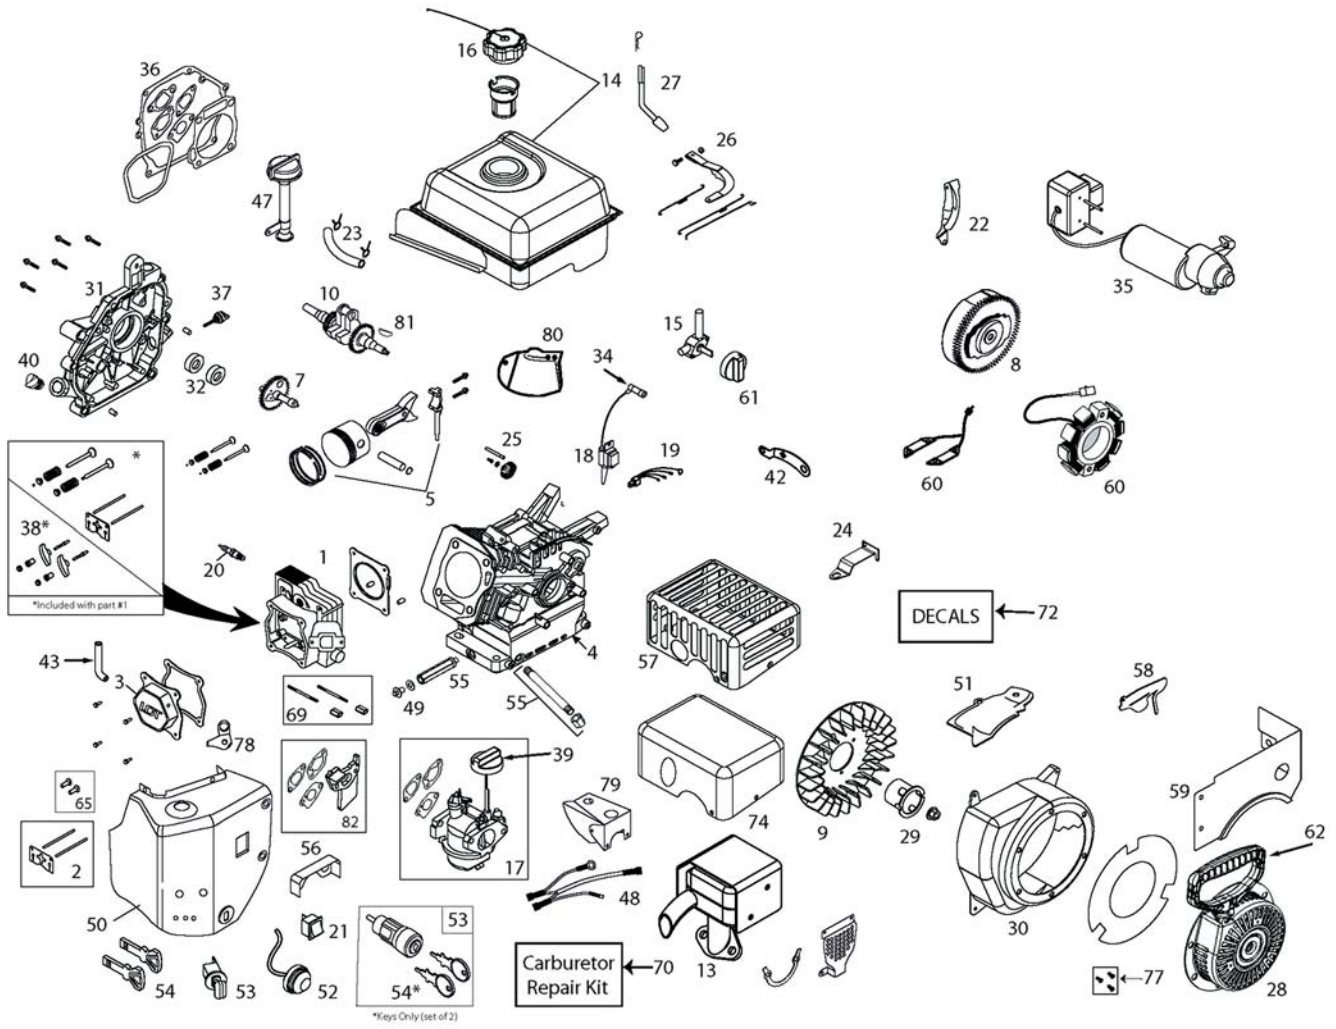

ENGINE - 08200802

Model 920315

ENGINE - 08200802

Model 920315

Item	Part No.	Qty.	Description
1	20001187	1	Cylinder Head Assembly - 136cc (incl. Gasket)
2	20001188	1	Push Rod & Plate Kit (136cc)(incl. valve cover gskt)
3	20001217	1	Valve Cover (136cc)(incl. gasket)
4			
5	20001192	1	Piston & Rod Assembly (136cc)
6			
7	20001193	1	Camshaft - MCR (136cc) (incl. cover gasket)
8	20001088	1	Flywheel - Electric Start (no charging magnets) (136cc SS Snow)
9	20001214	1	Cooling Fan - Flywheel (Plastic - 136cc)
10			
11			
12			
13	20001083	1	Muffler Kit (incl. ref# 74 Shield)
14	20001077	1	Fuel Tank (136cc-Snow) (2.7L Black w/Plastic Cap - GEN II)
15	20001162	1	Fuel Tank On/Off Valve - GEN II Snow
16	07500112	1	Fuel Tank Cap - Black Click Style (Vented)
17	20001086	1	Carburetor (L13) (GEN II Snow 136cc- w/gskts & spacer)
18	20001042	1	Ignition Coil (CDI) (208cc)(Standard)
19			
20	20001246	1	Spark Plug
21	20001033	1	On/Off Switch - Rocker
22	20001093	1	Shield - Flywheel - Electric (136 Single Stage) Snow
23	20001252	1	Fuel Hose Kit (1/4" ID x 318mm - SS Snow)
24	20001080	1	Speed Control Bracket (Fixed)
25	20001236	1	Governor Gear Assembly (136/208cc)
26	20001207	1	Governor Arm & Link Kit (136cc Snow)
27	20001209	1	Governor Arm Paddle
28	20001054	1	Recoil Starter (Round Style-Black) 136/208cc GEN II Snow
29	20001091	1	Starter Cup (136cc Snow)
30	20001092	1	Blower Housing - Black Electric Start (136cc SS Snow)
31	20001087	1	Crankcase Cover Assy (136cc with threaded oil-fill tube)
32	20001213	1	Oil Seal Kit (136cc)
33			
34	20001158	1	Spark Plug Boot - with metal shield (Snow)
35	20001037	1	230V EU Electric Starter (208/254cc Gen II) (mounting bolts on side of block)
36	20001215	1	Engine Gasket Kit (136cc)
37	20001244	1	Small Black Oil Dipstick (Plastic)
38	20001190	1	Rocker Arm Kit (136cc)(incl. gasket)
39			
40	20001243	1	Non-Removable Plastic Plug (136/208/254cc)
41			
42			
43	20001251	1	Breather Tube (136/208/254cc)
44			
45			
46