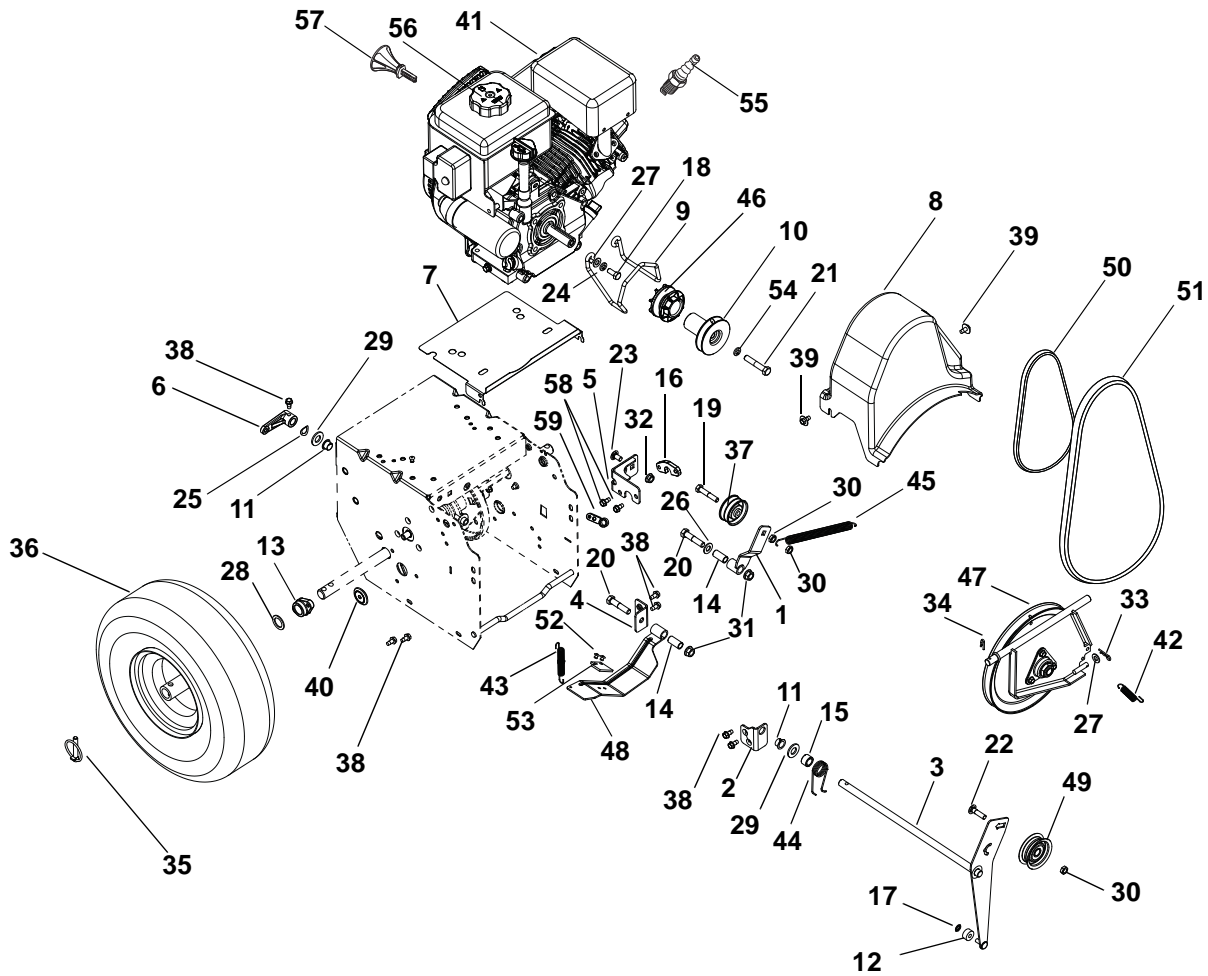

ENGINE AND BELT DRIVE

Model All

Item	Part No.	Qty.	Description
1	00493667	1	Arm, Traction Idler
2	00495051	1	Bracket, Mount, Idler Arm
3	00495167	1	Idler Arm
4	00495251	1	Bracket, Brake Mount
5	00657051	1	Frame Bracket
6	01987100	1	Arm, Clutch
7	03880851	1	Baffle
8	03881000	1	Cover, Belt
9	03881600	1	Finger, Belt (920402, 403, 313, 314, 324)
	03731800	1	Finger, Belt (920315, 320)
10	04498800	1	Sheave, Auger (920402, 403, 313, 314, 324)
	04502900	1	Sheave, Auger (920315, 320)
11	05500026	2	Bushing, Polyliner
12	05500037	1	Bushing, Sleeve
13	05500101	2	Bushing, Axle
14	05500106	2	Bushing, Sleeve
15	05500107	1	Bushing, Sleeve
16	05500113	1	Spacer
17	05717600	1	Retaining Ring, External .250 x .010