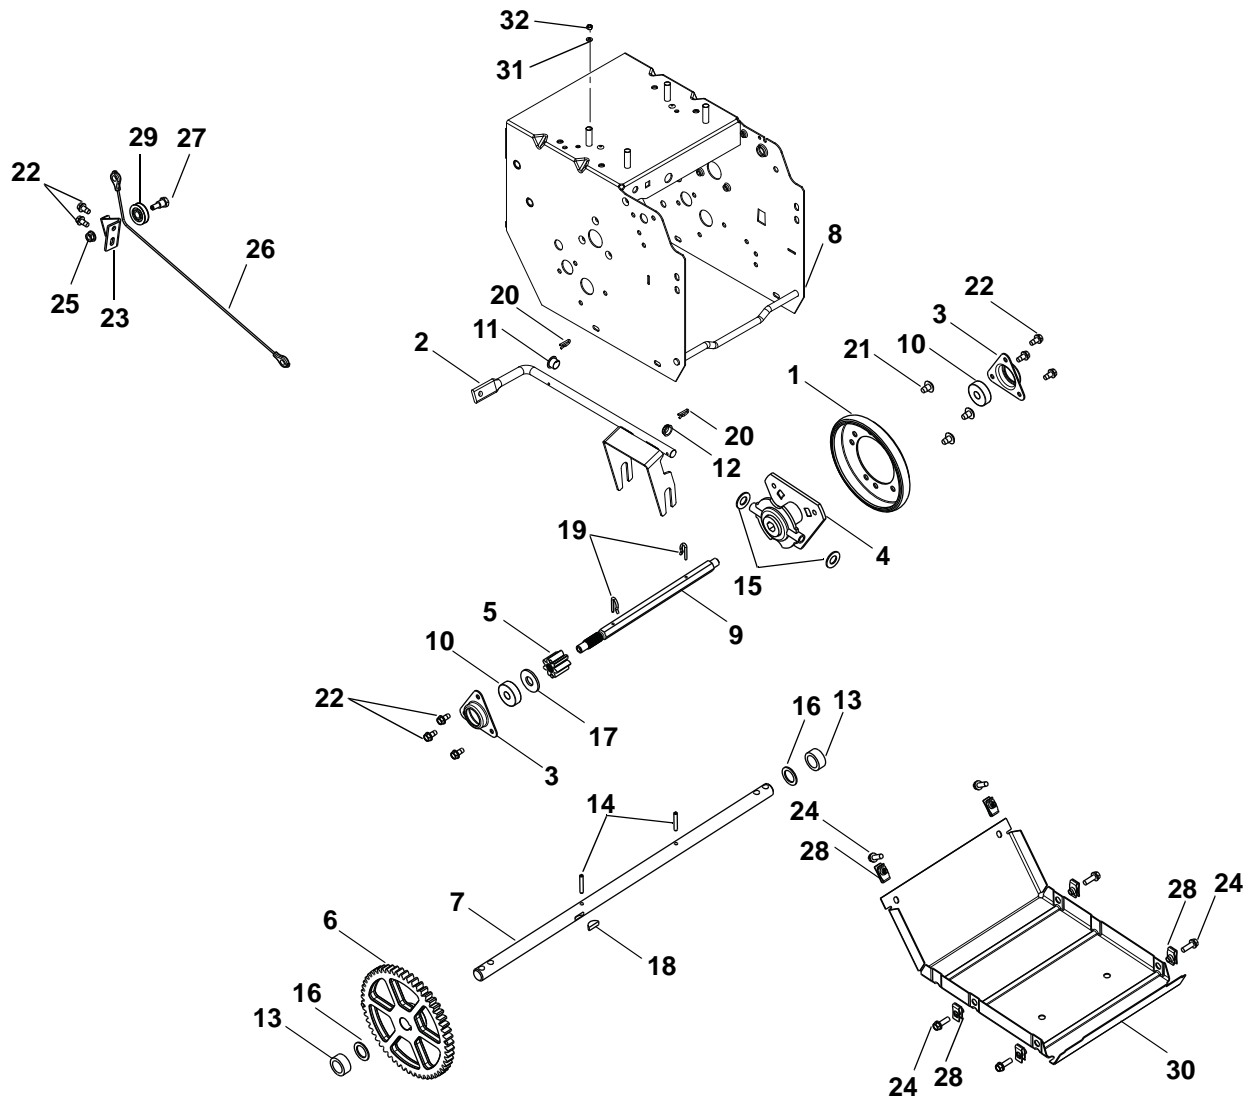

FRICION DRIVE

Model All

FRICION DRIVE

Model All

Item	Part No.	Qty.	Description
1	00170800	1	Friction Disc
2	00656951	1	Fork, Shift
3	00383000	2	Flange, Bearing
4	00383100	1	Carrier, Friction Disc
5	00493900	1	Gear
6	00657800	1	Gear
7	03881800	1	Shaft, Axle (920403, 314)
	00494200	1	Shaft, Axle (920402, 313, 315, 320, 324)
8	52006300	1	Frame w/Engine Bolt Straps
9	04149500	1	Shaft, Hex
10	05435200	2	Bearing
11	05500026	1	Bushing, Polyliner
12	05500028	1	Bushing, Polyliner
13	05500140	2	Bushing, Sleeve
14	05800300	2	Pin, Roll .188 x 1.25
15	06439200	2	Washer, Flat Steel .505 x 1.00 x .062
16	06441400	2	Washer, Flat Steel .754 x 1.125 x .062
17	06442000	1	Washer, Flat Steel .563 x 1.38 x .109
18	06601200	1	Key, Woodruff .25 x .750 x .313 SAE91
19	06714500	2	Pin, Spring Clip
20	06944800	2	Clip, Spring
21	07400009	3	Screw, Tapping Serrated Round Head Torx .31-18 x .50
22	07400034	8	Screw, Tapping Hex Washer Head Thread Rolling .25-20 x .50
23	00373051	1	Bracket, Cable Pulley
24	05900019	6	Bolt, Hex Washer Head .25-20 x .75
25	06500710	1	Nut, Locking Center Flange .25-20
26	06900504	1	Cable
27	07000021	1	Bolt, Shoulder
28	07009000	6	Nut, Retainer .25-20 x .56
29	07300012	1	Pulley, Cable
30	00492351	1	Bottom Cover
31	06307400	4	Washer, Lock .312 x .097
32	06529200	4	Nut, Hex .31-18