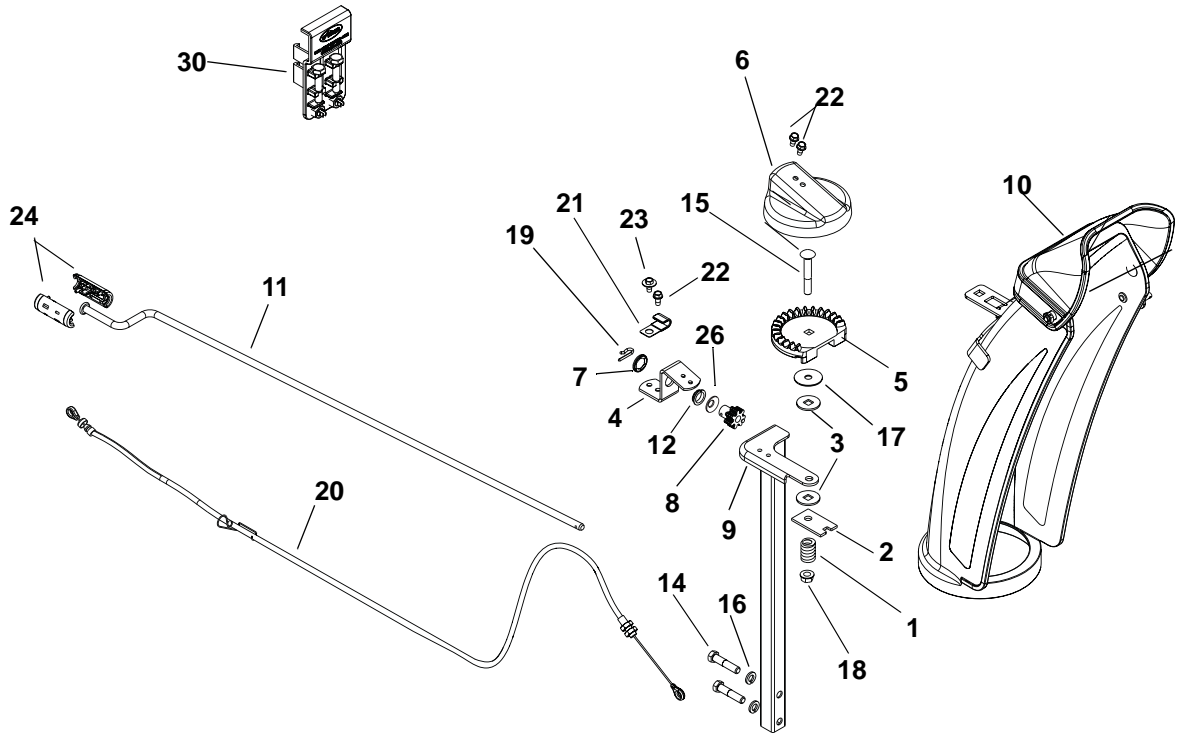

DISCHARGE CHUTE CRANK

Model All