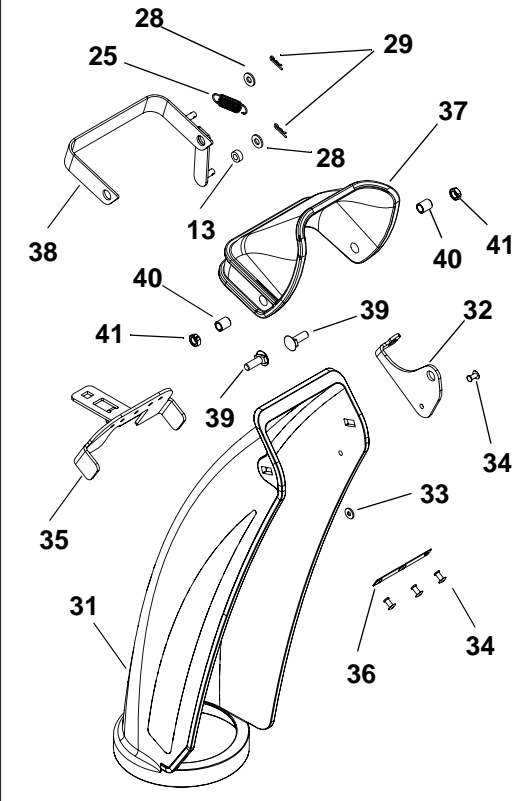

Model 920402, 403, 314