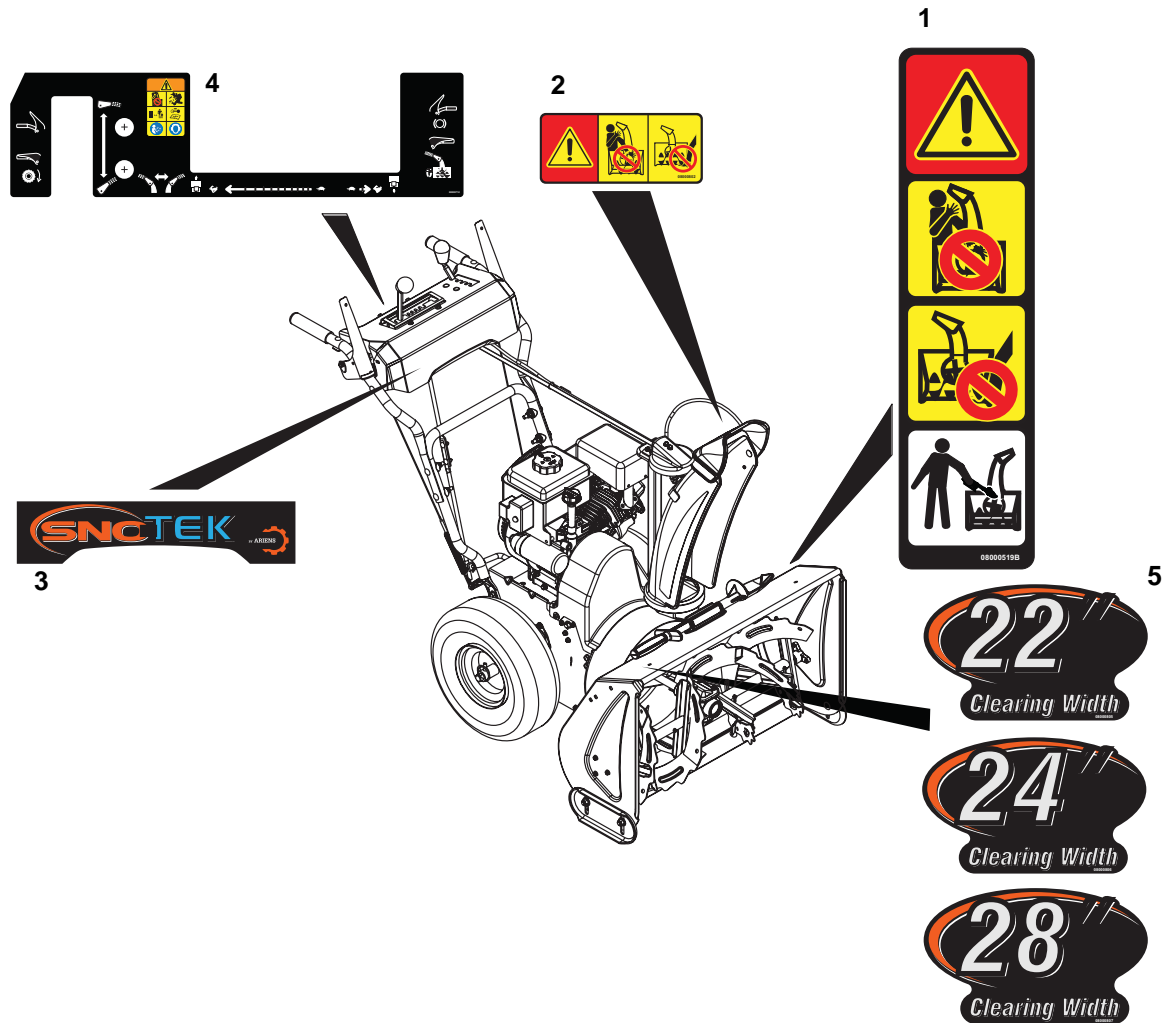

Gear Case and Impeller 22

FRAME AND HOUSING

Handlebars and Controls 24

Auger and Chute 26

Discharge Chute Crank 28

DECALS

Model 920402, 403, 313, 314, 315, 320, 324

Item	Part No.	Qty.	Description
1	08000519	1	Decal, Danger, Rotating Parts
2	08000802	1	Decal, Danger
3	08000803	1	Decal, Dash
4	08000712	1	Decal, Control (920402, 403, 314)
	08000711	1	Decal, Control (920313, 315, 320, 324)
5	08000806	1	Decal, Housing, 24 (920402, 313)
	08000807	1	Decal, Housing, 28 (920403, 314)
	08000805	1	Decal, Housing, 22 (920315, 324)
	08000804	1	Decal, Housing, 20 (920320)