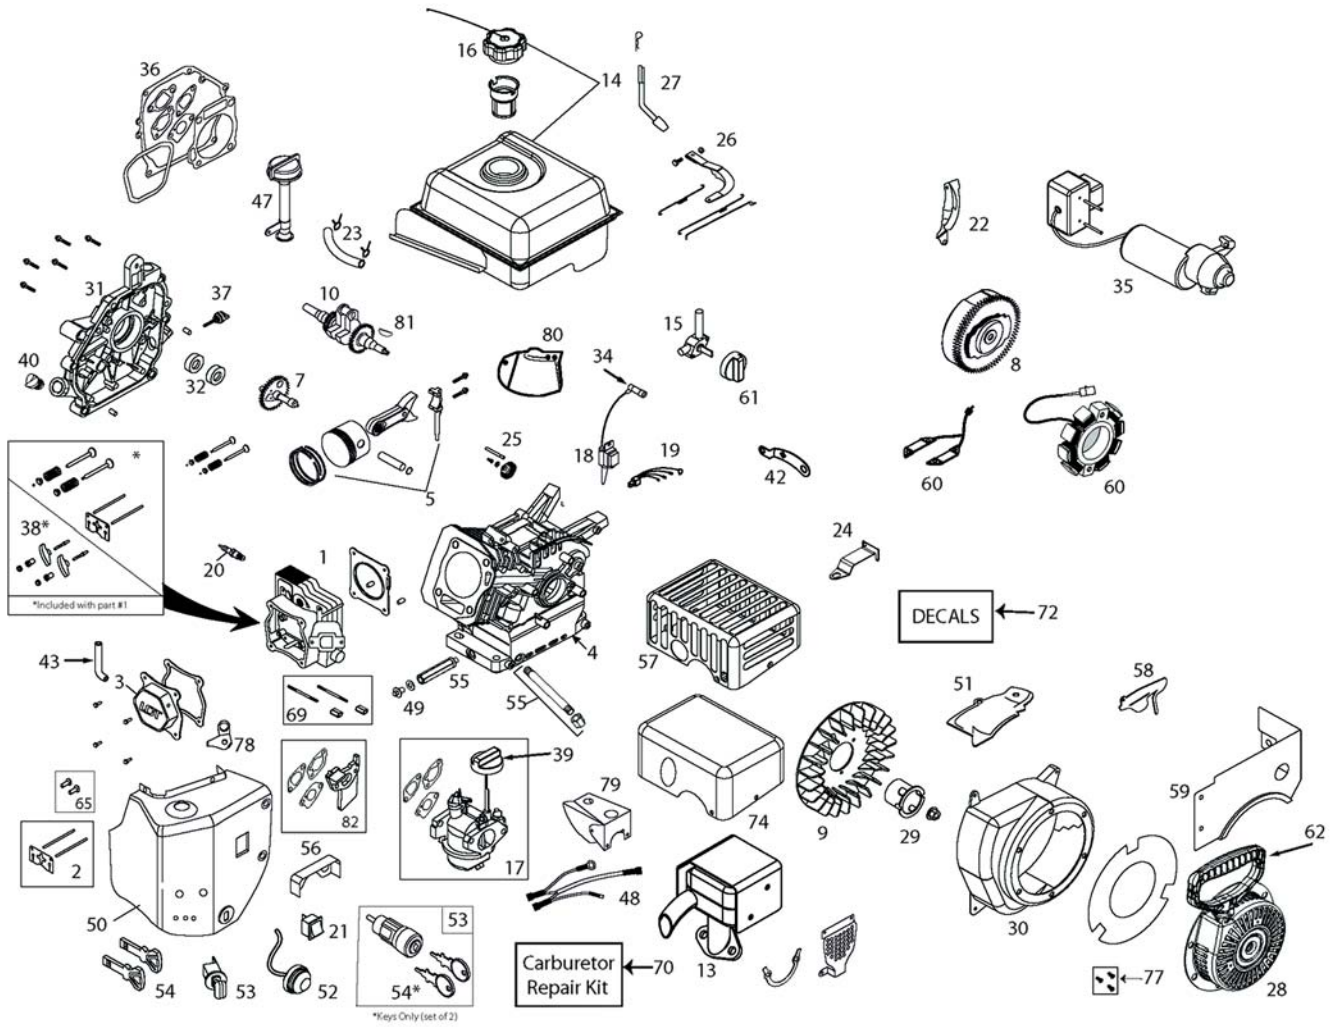

ENGINE - 08200817

Model 920402, 403

ENGINE - 08200817

Model 920402, 403

Item	Part No.	Qty.	Description
1	20001218	1	Cylinder Head Assembly - 208cc (incl. Gasket)
2	20001219	1	Push Rod & Plate Kit (208cc)(incl. valve cover gskt)
3	20001250	1	Valve Cover (208cc) (incl. Gasket)
4	20001003	1	Cylinder - 208cc Gen II Snow
5	20001222	1	Piston & Rod Assembly (208cc)
6	20001223	1	Connecting Rod Assembly (208cc)
7	20001224	1	Camshaft - MCR (208cc) (incl. cover gasket)
8	20001035	1	Flywheel - Electric Start (2-charging magnets) (208cc)
9	20001248	1	Cooling Fan - Flywheel (Plastic - 208cc)
10	20001072	1	Crankshaft (#18 Keyed 208cc Snow)
11			
12			
13	20001016	1	Muffler Assembly-Gen II Snow
14	20001025	1	Fuel Tank (208cc-Snow) (2.7L Black w/Plastic Cap - GEN II)
15	20001162	1	Fuel Tank On/Off Valve - GEN II Snow
16	07500112	1	Fuel Tank Cap - Black Click Style (Vented)
17	20001027	1	Carburetor (L10-1) (GEN II Snow 208cc- w/gskts & spacer)
18	20001042	1	Ignition Coil (CDI) (208cc)(Standard)
19			
20	20001246	1	Spark Plug
21	20001033	1	On/Off Switch - Rocker
22	20001226		Shield - Flywheel (Electric 208cc)
23	20001252	1	Fuel Hose Kit (1/4" ID x 318mm - SS Snow)
24	20001011	1	Speed Control Bracket (Fixed)
25	20001236	1	Governor Gear Assembly (136/208cc)
26	20001237	1	Governor Arm & Link Kit (208cc Snow - 3600 Fixed RPM)
27	20001238	1	Governor Arm Paddle
28	20001054	1	Recoil Starter (Round Style-Black) 136/208cc GEN II Snow
29	20001056	1	Starter Cup (use with Round Style Starter) (208cc Snow)
30	20001065	1	Blower Housing - Black Electric Start w/integrated baffle (SN >1265H0604537) (208cc Snow)
31	20001241	1	Crankcase Cover Assy (Press-In Type HOFT)(incl. gasket) (SN >1265H0519257)
32	20001247	1	Oil Seal Kit (2 Pcs for 3/4-inch crankshaft)
33			
34	20001158	1	Spark Plug Boot - with metal shield (Snow)
35	20001030	1	120V Electric Starter (208/254cc Gen II) (mounting bolts on side of block)
36	20001249	1	Engine Gasket Kit (208cc)
37	20001244	1	Small Black Oil Dipstick (Plastic)
38	20001221	1	Rocker Arm Kit (208cc)(incl. gasket)
39	20001145	1	Choke Control Knob (GEN II Red)
40	20001243	1	Non-Removable Plastic Plug (136/208/254cc)
41			
42			
43	20001251	1	Breather Tube (136/208/254cc)
44			
45			
46