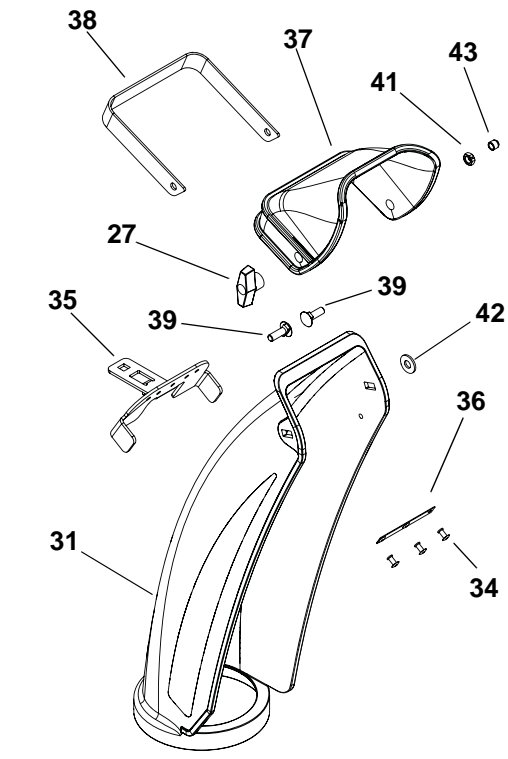

Model 920313, 315, 320, 324