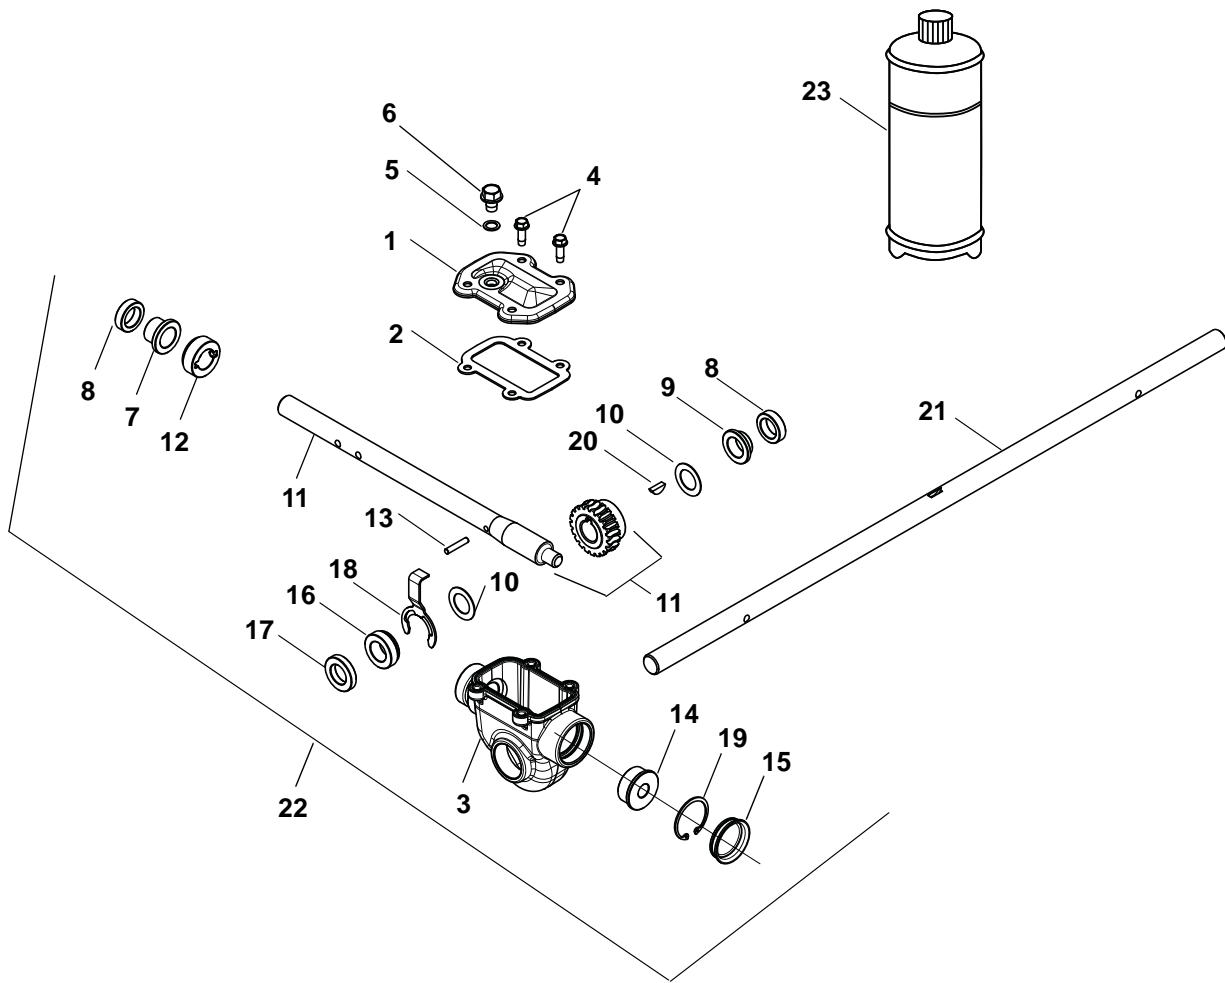

GEAR CASE AND IMPELLER

Model All

GEAR CASE AND IMPELLER

Model All

Item	Part No.	Qty.	Description
1	04280251	1	Cover, Top
2	04282400	1	Gasket
3	04304600	1	Gearcase
4	07414200	4	Screw, Tapping Hex Washer Head Thread Rolling .25-20 x .75
5	06400920	1	Washer, Seal
6	07400110	1	Screw, Tapping Hex Washer Head Rolock .38-16 x .50
7	05501020	1	Bushing, Flange
8	05600509	2	Seal, Oil
9	05501106	1	Bushing, Flange
10	06400912	2	Washer, Flat Steel .760 x 1.225 x .032
11	52003400	1	Worm Shaft and Worm Gear Set
12	04277000	1	Thrust Collar
13	05800207	1	Pin, Straight .188 x 1.00 6150
14	05501108	1	Bushing, Flange
15	04302800	1	Cover, Front
16	05501107	1	Bushing, Flange
17	05600508	1	Seal, Oil
18	04323600	1	Bushing Retainer
19	05700212	1	Ring, Retaining, Internal 1.500 x .050
20	06609300	1	Key, Woodruff .19 x .63 Hardened #61
21	04143400	1	Shaft, Rake, 28" (920403, 314)
	03885800	1	Shaft, Rake, 22" (920315, 324)
	00263000	1	Shaft, Rake, 24" (920402, 313)
	00260500	1	Shaft, Rake, 20" (920320)
22	52003600	1	Gear Case Assembly 24" (Includes Items 1 – 21) (920402, 313)
	52005100	1	Gear Case Assembly 22" (Includes Items 1 – 21) (920315, 324)
	52004000	1	Gear Case Assembly 28" (Includes Items 1 – 21) (920403, 314)
	53900900	1	Gear Case Assembly 20" (Includes Items 1 – 21) (920320)
23	00068800	1	Gear Lube, 8 oz Bottle