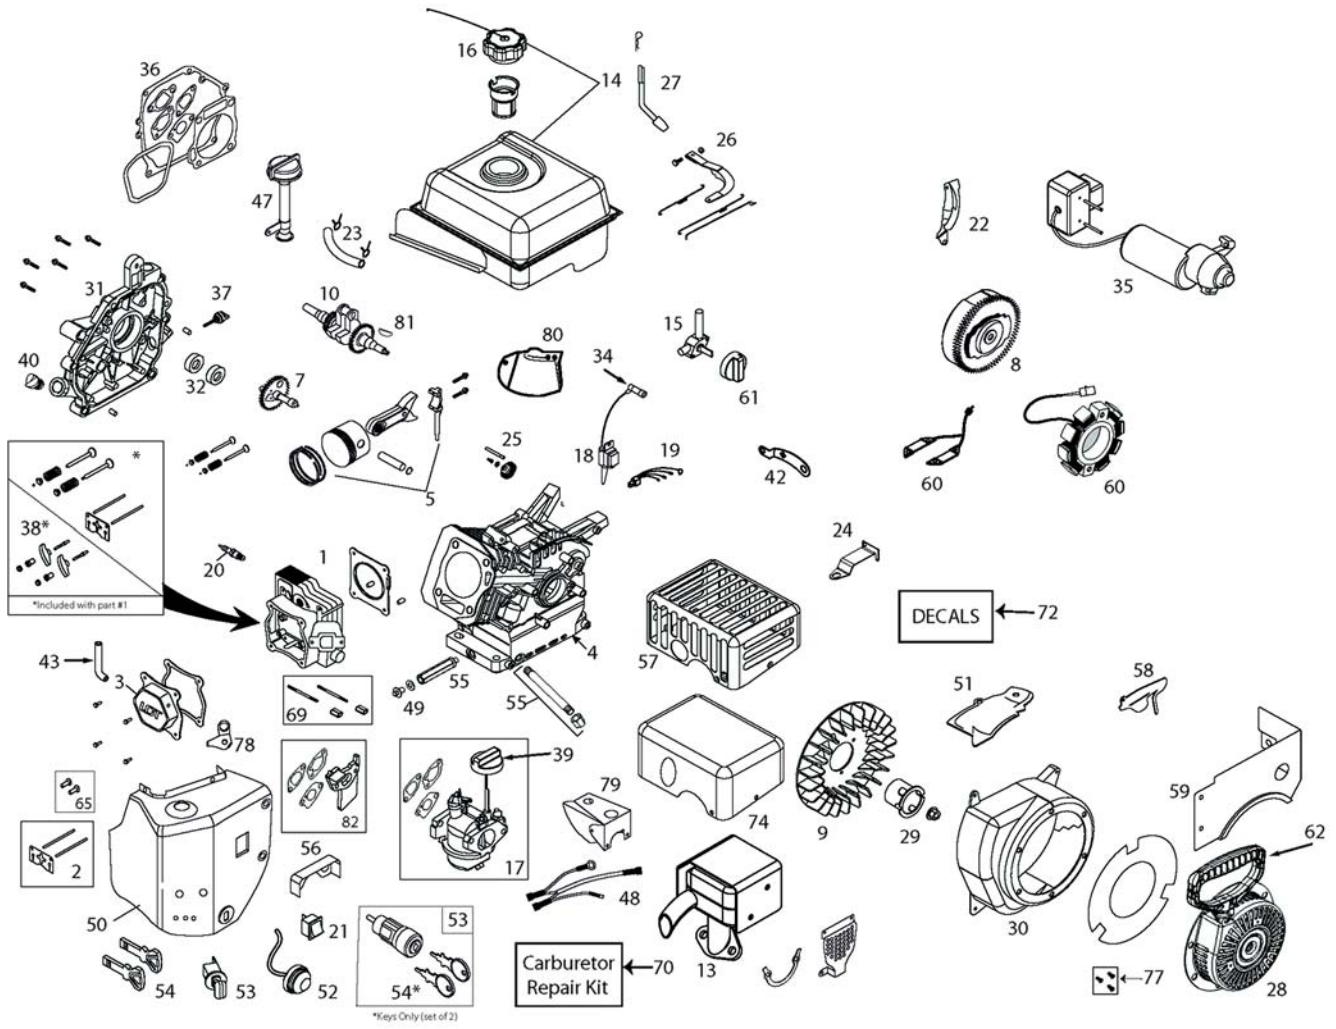

ENGINE - 08200739

Model 920320

ENGINE - 08200739

Model 920320

Item	Part No.	Qty.	Description
1	20001187	1	Cylinder Head Assembly - 136cc (incl. Gasket)
2	20001188	1	Push Rod & Plate Kit (136cc)(incl. valve cover gskt)
3	20001217	1	Valve Cover (136cc)(incl. gasket)
4			
5	20001192	1	Piston & Rod Assembly (136cc)
6			
7	20001193	1	Camshaft - MCR (136cc) (incl. cover gasket)
8	20001088	1	Flywheel - Electric Start (no charging magnets) (136cc SS Snow)
9	20001214	1	Cooling Fan - Flywheel (Plastic - 136cc)
10	20001073	1	Crankshaft (#18 Keyed 136cc Snow)
11			
12			
13	20001083	1	Muffler Kit (incl. ref# 74 Shield)
14	20001077	1	Fuel Tank (136cc-Snow) (2.7L Black w/Plastic Cap - GEN II)
15	20001162	1	Fuel Tank On/Off Valve - GEN II Snow
16	07500112	1	Fuel Tank Cap - Black Click Style (Vented)
17	20001086	1	Carburetor (L13) (GEN II Snow 136cc- w/gskts & spacer)
18	20001042	1	Ignition Coil (CDI) (208cc)(Standard)
19			
20	20001246	1	Spark Plug
21	20001033	1	On/Off Switch - Rocker
22	20001093	1	Shield - Flywheel - Electric (136 Single Stage) Snow
23	20001252	1	Fuel Hose Kit (1/4" ID x 318mm - SS Snow)
24	20001080	1	Speed Control Bracket (Fixed)
25	20001236	1	Governor Gear Assembly (136/208cc)
26	20001207	1	Governor Arm & Link Kit (136cc Snow)
27	20001209	1	Governor Arm Paddle
28	20001054	1	Recoil Starter (Round Style-Black) 136/208cc GEN II Snow
29	20001091	1	Starter Cup (136cc Snow)
30	20001092	1	Blower Housing - Black Electric Start (136cc SS Snow)
31	20001087	1	Crankcase Cover Assy (136cc with threaded oil-fill tube)
32	20001213	1	Oil Seal Kit (136cc)
33			
34	20001158	1	Spark Plug Boot - with metal shield (Snow)
35	20001045	1	120V Electric Starter Conversion Kit (208cc Gen II)
36	20001215	1	Engine Gasket Kit (136cc)
37	20001244	1	Small Black Oil Dipstick (Plastic)
38	20001190	1	Rocker Arm Kit (136cc)(incl. gasket)
39	20001145	1	Choke Control Knob (GEN II Red)
40	20001243	1	Non-Removable Plastic Plug (136/208/254cc)
41			
42			
43	20001251	1	Breather Tube (136/208/254cc)
44			
45			
46