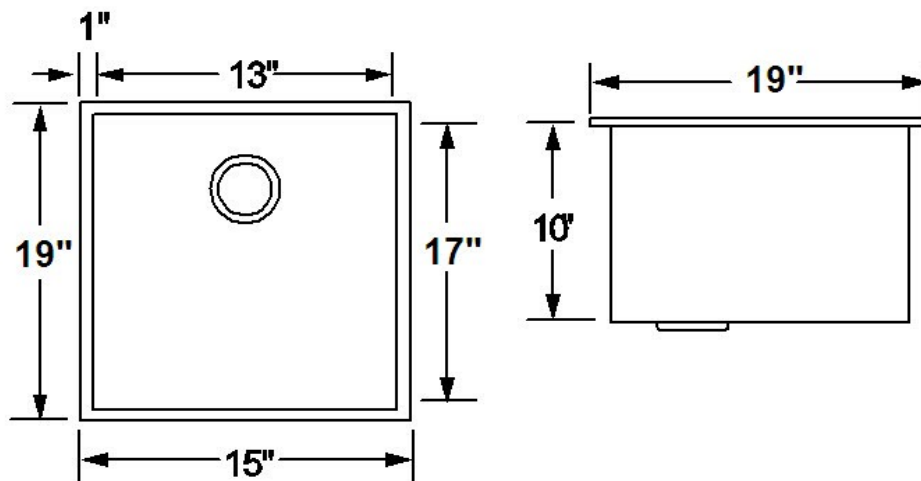

FEATURED MODEL: CPUZ1519-D10

Features:

- 16 Gauge, 304 series Stainless Steel
- 18/10 Nickel/Chrome content
- Deep Single Bowl under-mount sink with Zero-Radius Corners
- Long Lasting Tight Brush Finish

Dimensions:

Interior: 13" x 17" x 10" D

Overall: 15" x 19" x 10" D

Artisan Chef Pro series sinks carry a Limited Lifetime Warranty

To review the full warranty information visit:

<http://artisansinks.com/images/pdfs/Sinks-Warranty.pdf>