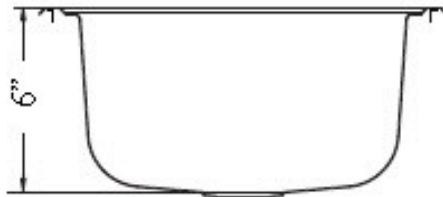

Artisan Dakota-Series

Top Mount Single Bowl

Model: D1501 D6

Model: D1501 D6

Dimensions

- Overall Size: 15" x 15"
- Bowl Size: 12 1/16" x 10 7/16" x 6" D
- Drain Opening: 3 1/2"

Features

- Premium Grade 304 Stainless Steel
- 20 Gauge
- Proprietary V-Therm Shield™ Coating
- Stain and corrosion resistant
- Supplied with fasteners
- Lifetime Limited Warranty

Product Specification

The top mount sink shall be 15" in length and 15" in width.

Sink shall be a top mount double bowl and be an Artisan model D1501 D6.