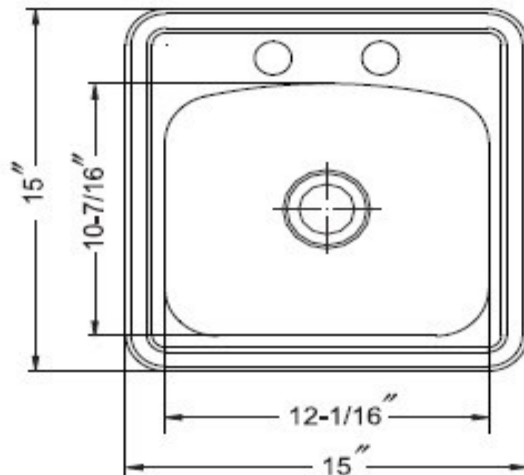

Artisan Dakota-Series

Top Mount Single Bowl

Model: D1501 D6

Model: D1501 D6

Dimensions

- Overall Size: 15" x 15"
- Bowl Size: 12 1/16" x 10 7/16" x 6" D
- Drain Opening: 3 1/2"

Features

- Premium Grade 304 Stainless Steel
- 20 Gauge
- Proprietary V-Therm Shield™ Coating
- Stain and corrosion resistant
- Supplied with fasteners
- Lifetime Limited Warranty

Product Specification

The top mount sink shall be 15" in length and 15" in width.

Sink shall be a top mount double bowl and be an Artisan model D1501 D6.