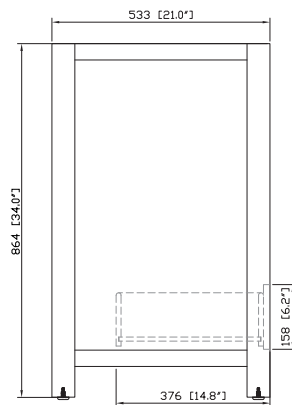

Avanity

MODERO-V36-CG

Features

- Solid poplar frame and birch veneer plywood
- 2 soft-close doors
- 1 soft-close drawer
- Brushed nickel finished hardware
- Adjustable height levelers
- Under counter application

Colors / Finishes

- Chilled Gray

Nominal Dimension

- 36W x 21D x 34H (inches)

Components

Mirror	MODERO-M28-CG	MODERO-MC28-CG	
Vanity Top	SUT37BK	SUT37CW	SUT37GB
	SUT37BK-R	SUT37CW-R	SUT37GB-R
Sink	CUM18WT	CUM18LN	CUM20WT-R
Linen Tower	MODERO-LT24-CG		

Product Diagrams

Front

Back

Side

Top

For customer support please call 866 522 5578 weekdays 9:00 to 6:00 PST