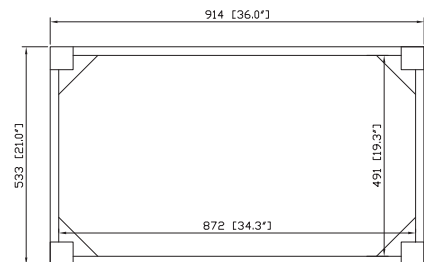

## Nominal Dimension

- 36W x 21D x 34H (inches)

## Product Diagrams

Front

Back

Side

Top

For customer support please call 866 522 5578 weekdays 9:00 to 6:00 PST