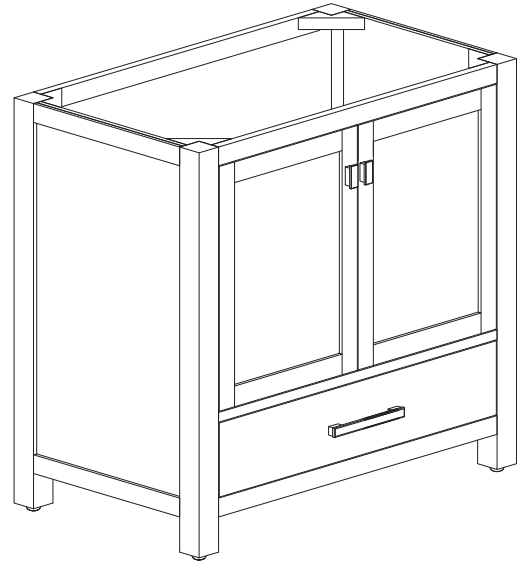

## Features

- Solid poplar frame and birch veneer plywood
- 2 soft-close doors
- 1 soft-close drawer
- Brushed nickel finished hardware
- Adjustable height levelers
- Under counter application

## Nominal Dimension

- 36W x 21D x 34H (inches)